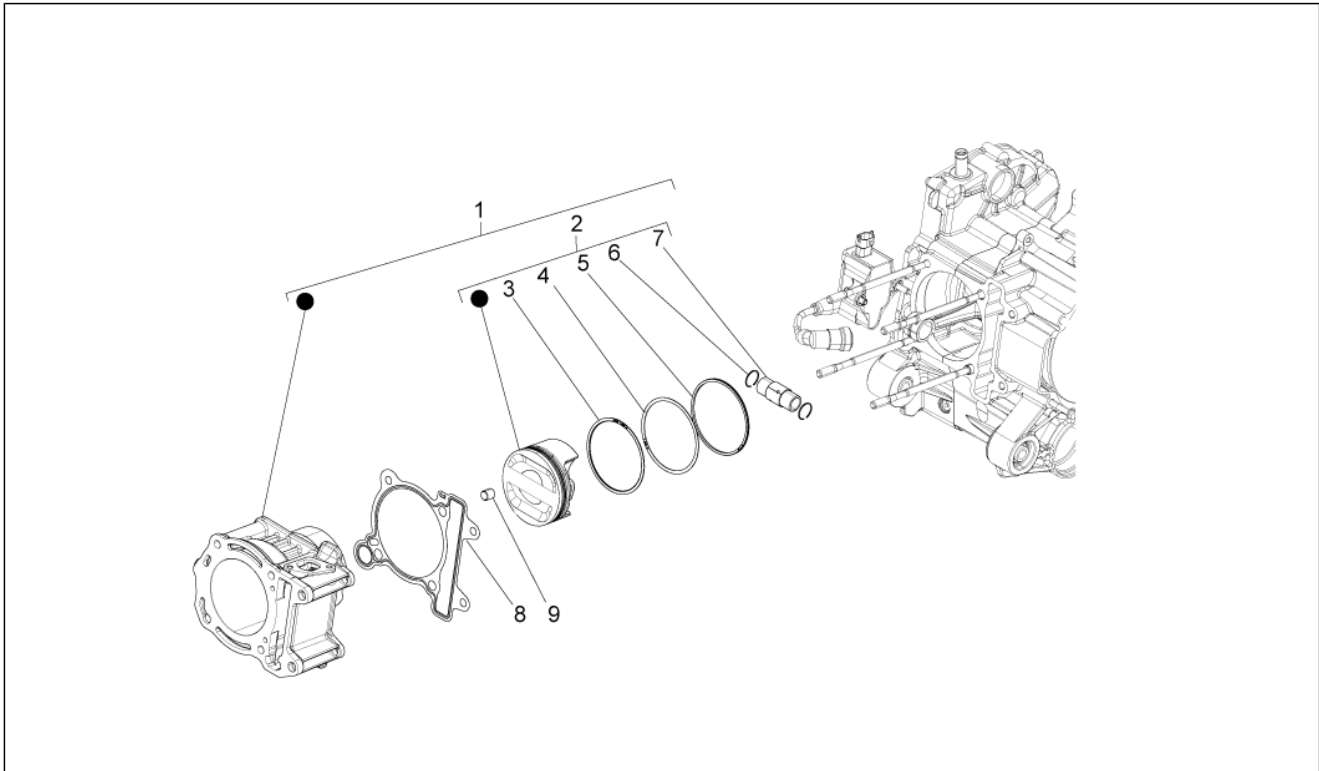

Group	Engine
Code	01.07
Description	Cylinder-piston-wrist pin unit
Service	1

Pos.	Code	Description	Qty	Variants
1	B015036	Cyl.pist.-wrist pin assy unit	1	
2	B0150370001	Piston-wrist pin assy. class 1	1	
2	B0150370002	Piston-wrist pin assy. class 2	1	
2	B0150370003	Piston-wrist pin assy. class 3	1	
2	B0150370004	Piston-wrist pin assy. class 4	1	
3	B015279	Compression ring $\varnothing 78 \times 1 \times 3.35$	1	
4	B015280	Oil scraper ring $\varnothing 78 \times 1 \times 3.25$	1	
5	B015281	Oil scraper ring $\varnothing 78 \times 2 \times 3.2$	1	
6	878897	Anello elastico ritegno spinotto	2	
7	878896	Gudgeon bucket	1	
8	B015618	Guarnizione carter-cilindro 0,2 mm	1	
8	B015619	Guarnizione carter-cilindro 0,3 mm	1	
8	B015620	Guarnizione carter-cilindro 0,4 mm	1	
9	435571	Locating dowel	4