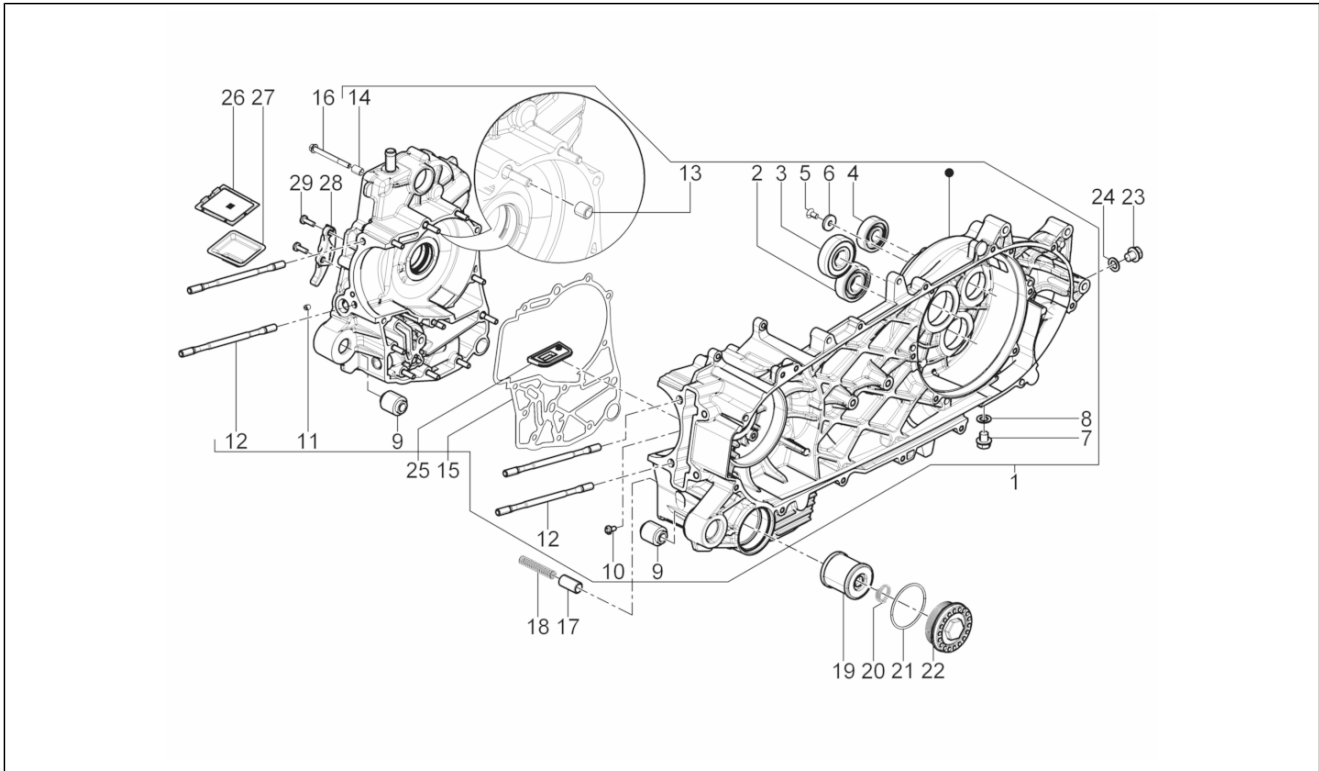

Group	Engine
Code	01.05
Description	Crankcase
Service	1

Pos.	Code	Description	Qty	Variants
27	877823	Lamierino aspirazione olio	1	
28	B015581	Chain tensioner sliding block	1	
29	873102	screw	2