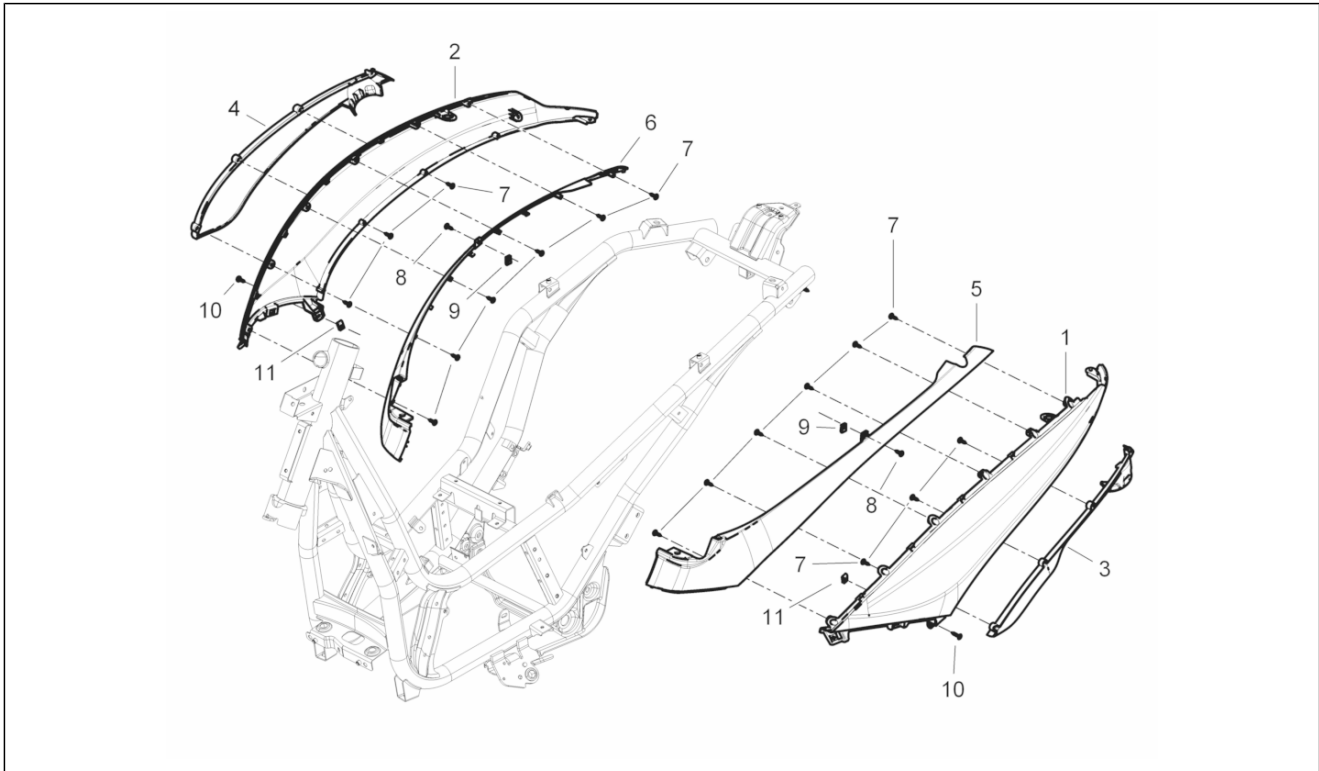

Group	Frame - Plastic parts - Coachwork
Code	02.32
Description	Side cover - Spoiler
Service	1

Pos.	Code	Description	Qty	Variants
1	656353	Rear body side L.H.	1	
1	6563530090	Rear body side l.h.	1	Vehicle colour:BLACK[94] Vehicle colour:BLACK[94]
1	65635300BR	Rear body side l.h.	1	Vehicle colour:White[544] Vehicle colour:White[544]
1	65635300DE	Rear body side l.h.	1	Vehicle colour:Midnight Blue[222/A] Vehicle colour:Midnight Blue[222/A]
1	65635300H4	Rear body side l.h.	1	Vehicle colour:Grey[760/B] Vehicle colour:Grey[760/B]
1	65635300RR	Rear body side l.h.	1	Vehicle colour:Metallized Red[849/A] Vehicle colour:Metallized Red[849/A]
2	656354	Rear body side r.h.	1	
2	6563540090	Rear body side r.h.	1	Vehicle colour:BLACK[94] Vehicle colour:BLACK[94]
2	65635400BR	Rear body side r.h.	1	Vehicle colour:White[544] Vehicle colour:White[544]
2	65635400DE	Rear body side r.h.	1	Vehicle colour:Midnight Blue[222/A] Vehicle colour:Midnight Blue[222/A]
2	65635400H4	Rear body side r.h.	1	Vehicle colour:Grey[760/B] Vehicle colour:Grey[760/B]
2	65635400RR	Rear body side r.h.	1	Vehicle colour:Metallized Red[849/A] Vehicle colour:Metallized Red[849/A]
3	672615000C	Lower side panel l.h.	1	Vehicle colour:Midnight Blue[222/A] Vehicle colour:Metallized Red[849/A] Vehicle colour:White[544] Vehicle colour:Grey[760/B] Vehicle colour:BLACK[94] Vehicle colour:BLACK[94] Vehicle colour:Metallized Red[849/A] Vehicle colour:White[544] Vehicle colour:Grey[760/B] Vehicle colour:Midnight Blue[222/A]
4	672616000C	Lower side panel r.h.	1	Vehicle colour:Midnight Blue[222/A]