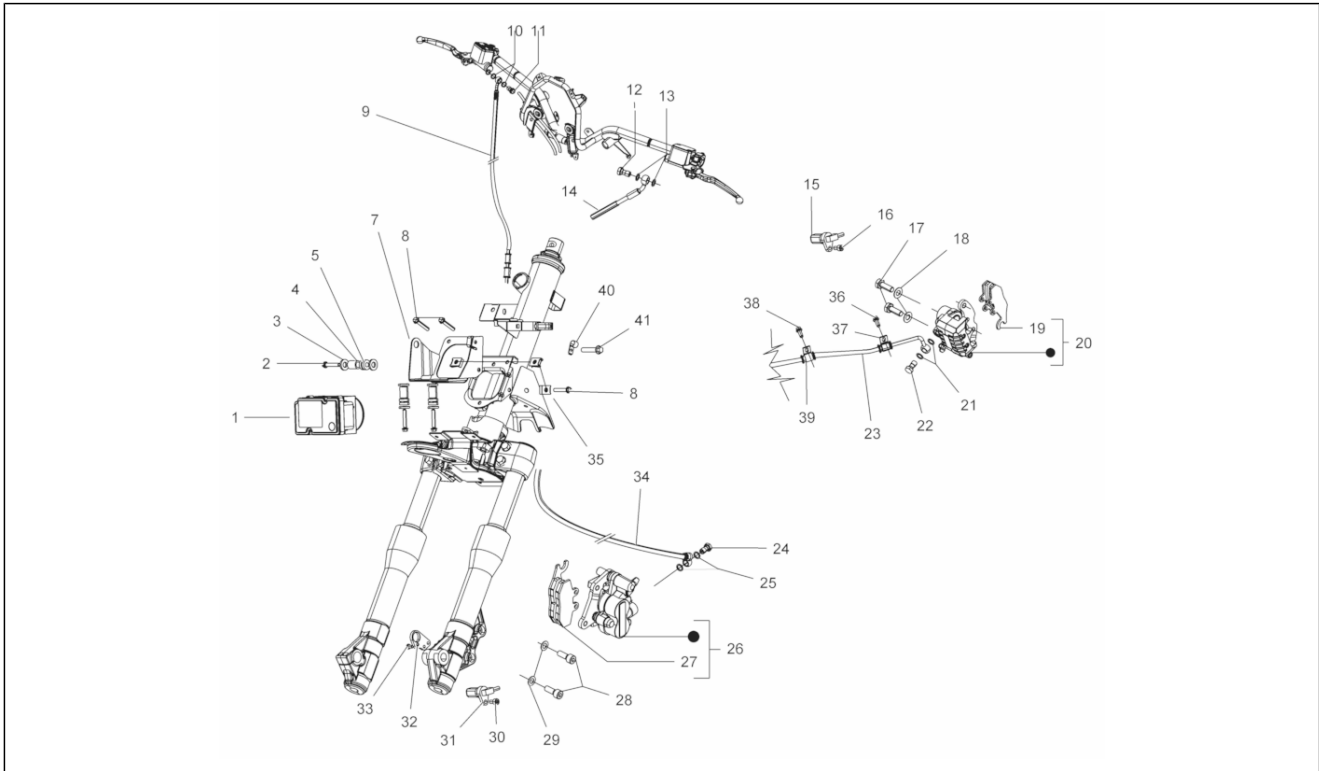

Group	Braking system - Transmissions
Code	05.02
Description	Tubazioni freno - Pinze freno (ABS)
Service	1

Pos.	Code	Description	Qty	Variants
1	667326	Unità di comando elettroidraulico ABS	1	
2	018639	Hex screw M6x20	3	
3	179575	Washer	6	
4	174969	Spacer	3	
5	939278	Pad	3	
7	667354	STAFFA SUPPORTO ABS CON P.I.	1	
8	434541	Screw w/ flange M6x16	3	
9	667300	Tubazione pompa freno dx- unità ABS	1	
10	127927	Gasket	2	
11	265451	Oil pipe screw M10x18	1	
12	265451	Oil pipe screw M10x18	1	
13	127927	Gasket	2	
14	667301	Tubazione pompa freno sx- unità ABS	1	
15	859792	Sensor ABS	1	
16	315092	screw	1	
17	665983	Hex screw	2	
18	709646	Washer	2	
19	665842	(Heng Tong) Brake pads torque	1	
20	668261	Brake caliper	1	
21	127927	Gasket	2	
22	265451	Oil pipe screw M10x18	1	
23	667303	Tubazione flessibile pinza freno posteriore - Unità ABS	1	
24	265451	Oil pipe screw M10x18	1	
25	127927	Gasket	2	
26	CM068313	(Heng Tong) Left brake pin	1	
27	651253	(Heng Tong) Brake pads torque	1	
28	598919	screw	2