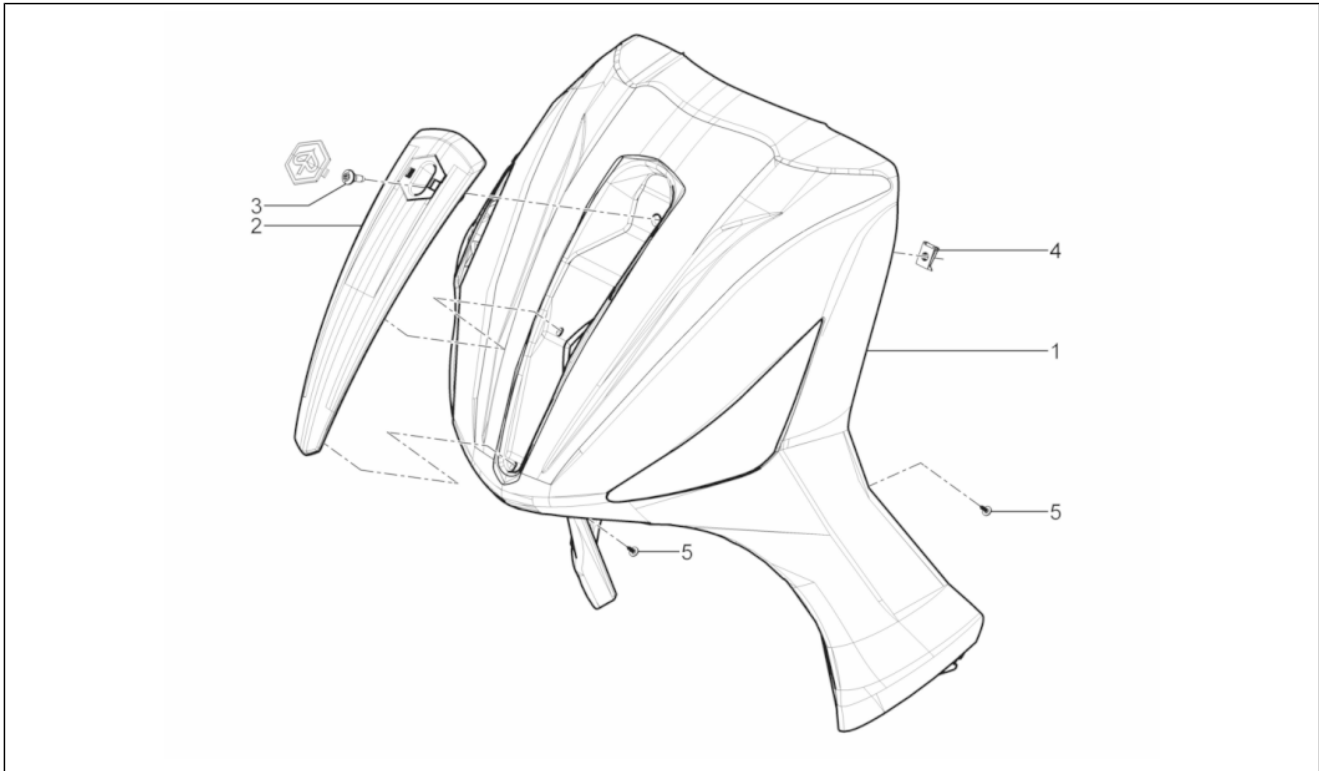

Group	Frame - Plastic parts - Coachwork
Code	02.26
Description	Front shield
Service	1

Pos.	Code	Description	Qty	Variants
1	656338	Front shield	1	
1	6563380090	Front shield	1	Vehicle colour:BLACK[94] Vehicle colour:BLACK[94]
1	65633800BR	Front shield	1	Vehicle colour:White[544] Vehicle colour:White[544]
1	65633800DE	Front shield	1	Vehicle colour:Midnight Blue[222/A] Vehicle colour:Midnight Blue[222/A]
1	65633800H4	Front shield	1	Vehicle colour:Grey[760/B] Vehicle colour:Grey[760/B]
1	65633800RR	Front shield	1	Vehicle colour:Metallized Red[849/A] Vehicle colour:Metallized Red[849/A]
2	673722	Steering column cover	1	
3	CM179201	Metric screw M6x22	1	
4	254485	Spring plate M6	1	
5	297498	Self tapping screw M3,5x13	2