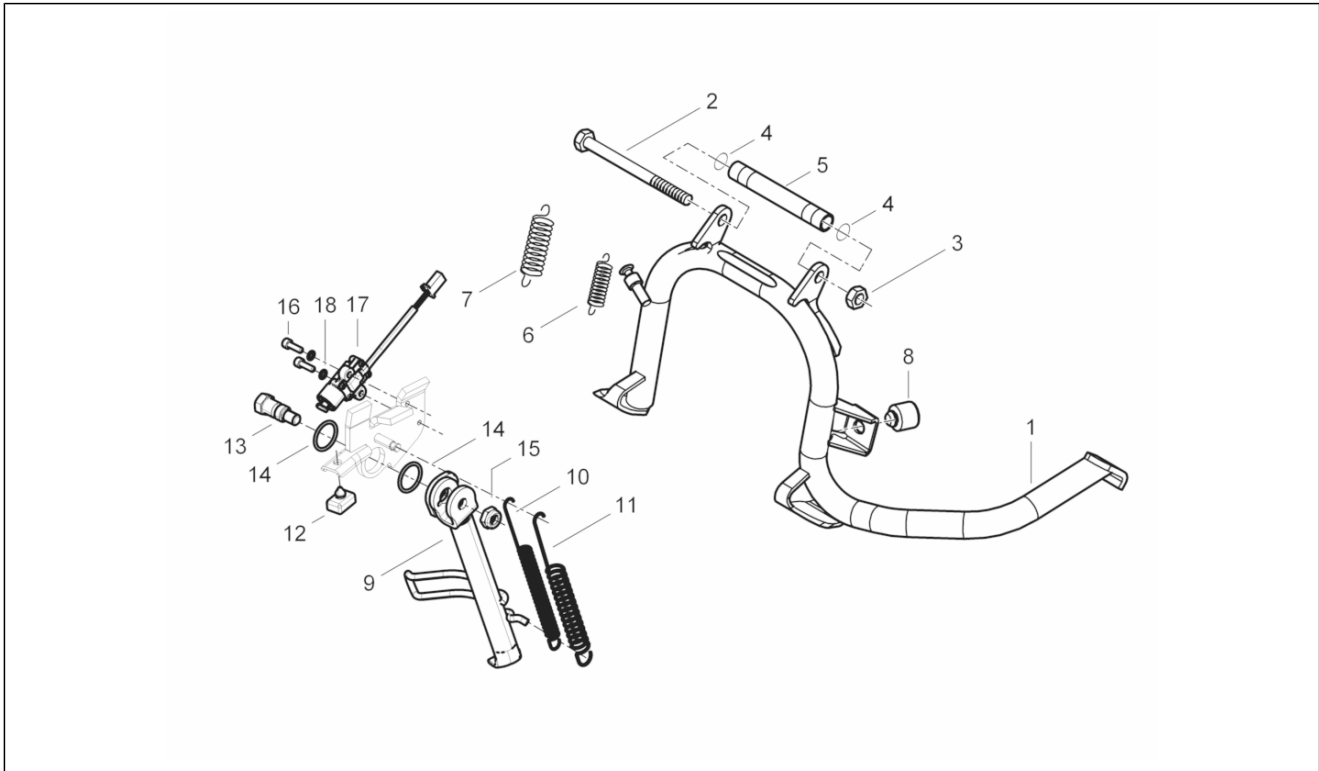

Group	Frame - Plastic parts - Coachwork
Code	02.25
Description	Stand/s
Service	1

Pos.	Code	Description	Qty	Variants
1	667310	Central stand	1	
1	668016	Central stand	1	
2	030115	Hex screw M10x130	1	
3	002440	Self locking nut M10	1	
4	273754	O-ring	2	
5	582298	Spacer	1	
6	667566	Spring	1	
7	667567	Spring	1	
8	272426	Pad	1	
9	665947	Lateral stand	1	
10	295788	Spring	1	
11	295789	Spring	1	
12	164245	Stop buffer	1	
13	647595	Special screw	1	
14	191189	Gasket	2	
15	002440	Self locking nut M10	1	
16	292889	Hex socket screw M5x16	2	
17	639542	Button for the side stand	1	
18	012532	Washer 5,3x10x0	2