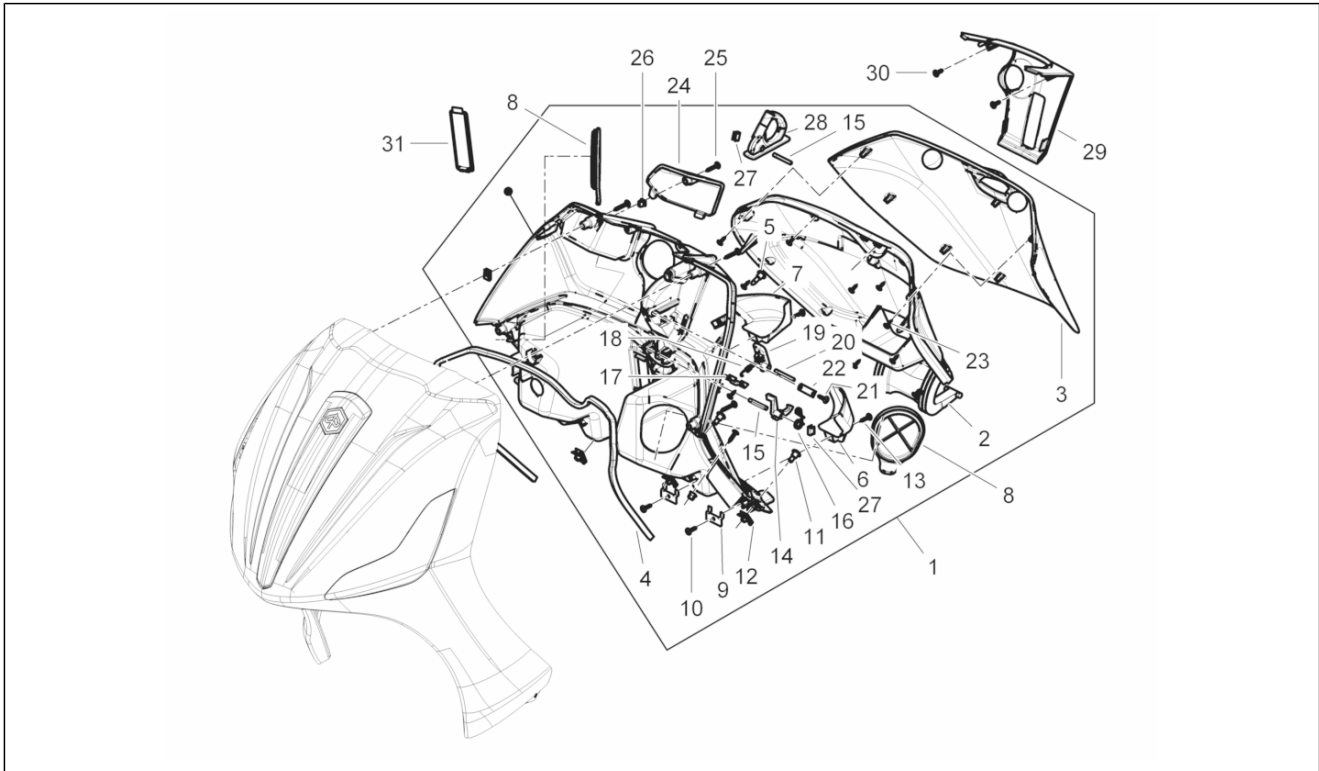

Group	Frame - Plastic parts - Coachwork
Code	02.30
Description	Front glove-box - Knee-guard panel
Service	1

Pos.	Code	Description	Qty	Variants
1	656803	Complete front top box	1	
1	65680300B2	Complete front top box	1	Vehicle colour:Midnight Blue[222/A] Vehicle colour:Metallized Red[849/A] Vehicle colour:White[544]
1	65680300Z1	Complete front top box	1	Vehicle colour:Midnight Blue[222/A] Vehicle colour:Metallized Red[849/A] Vehicle colour:White[544]
1	65680300Z1	Complete front top box	1	Vehicle colour:BLACK[94] Vehicle colour:Grey[760/B] Vehicle colour:BLACK[94] Vehicle colour:Grey[760/B]
2	656804	Counter flap	1	
3	656343	Glove compartment door	1	
3	656343000C	Glove compartment door	1	Vehicle colour:Midnight Blue[222/A] Vehicle colour:Metallized Red[849/A] Vehicle colour:White[544]
3	656343000C	Glove compartment door	1	Vehicle colour:Midnight Blue[222/A] Vehicle colour:Metallized Red[849/A] Vehicle colour:White[544]
3	65634300RU	Glove compartment door	1	Vehicle colour:BLACK[94] Vehicle colour:Grey[760/B] Vehicle colour:BLACK[94] Vehicle colour:Grey[760/B]
4	CM006311	Flap packing	1	
4	CM006312	Flap packing	1	
5	CM179201	Metric screw M6x22	2	
6	672055	Left top box internal frame	1	
6	672055000C	Left top box internal frame	1	Vehicle colour:Midnight Blue[222/A] Vehicle colour:Metallized Red[849/A] Vehicle colour:White[544]
6	672055000C	Left top box internal frame	1	Vehicle colour:Midnight Blue[222/A] Vehicle colour:Metallized Red[849/A] Vehicle colour:White[544]