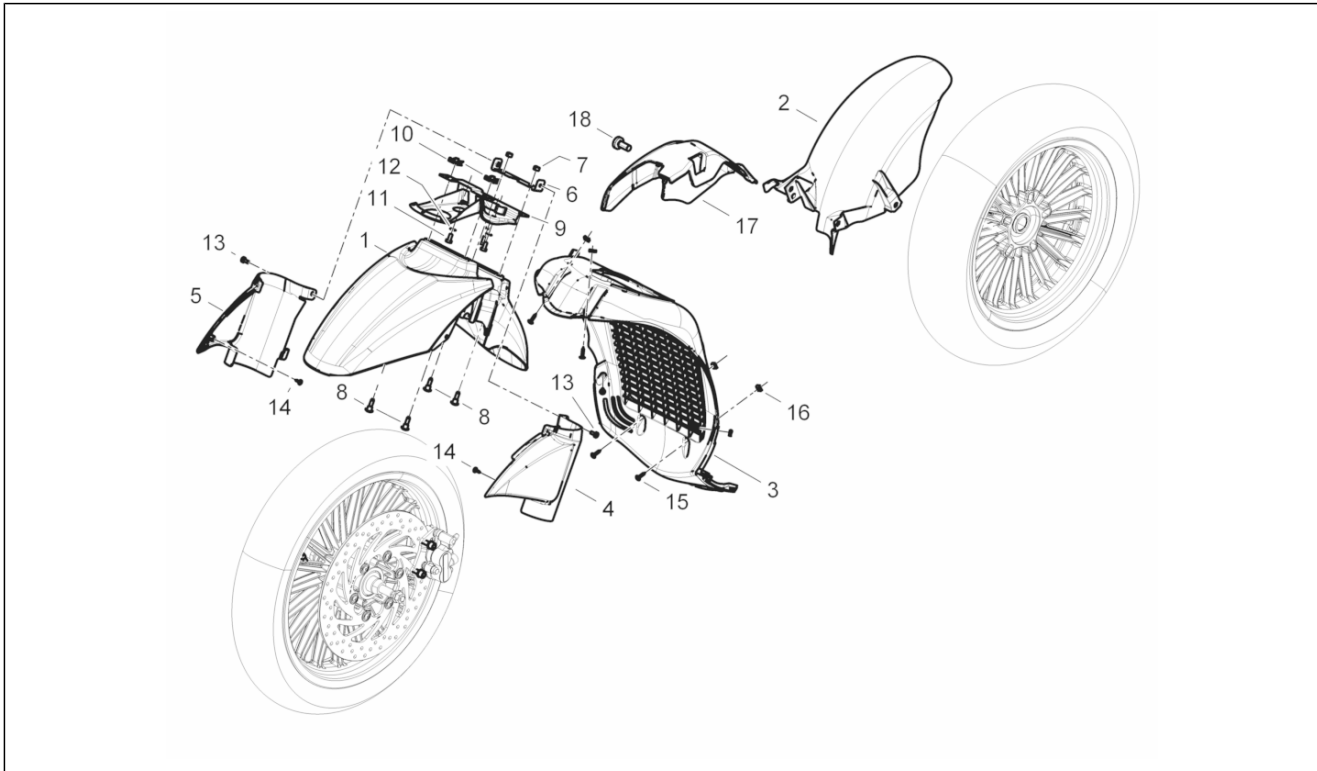

Group	Frame - Plastic parts - Coachwork
Code	02.33
Description	Wheel huosing - Mudguard
Service	1

Pos.	Code	Description	Qty	Variants
1	667197	Front mudguard	1	
1	6671970090	Parafango anteriore	1	Vehicle colour:BLACK[94] Vehicle colour:BLACK[94]
1	66719700BR	Front mudguard	1	Vehicle colour:White[544] Vehicle colour:White[544]
1	66719700DE	Front mudguard	1	Vehicle colour:Midnight Blue[222/A] Vehicle colour:Midnight Blue[222/A]
1	66719700H4	Front mudguard	1	Vehicle colour:Grey[760/B] Vehicle colour:Grey[760/B]
1	66719700RR	Front mudguard	1	Vehicle colour:Metallized Red[849/A] Vehicle colour:Metallized Red[849/A]
2	672619	Rear mudguard	1	
3	672954000C	Wheel compartment	1	Vehicle colour:Midnight Blue[222/A] Vehicle colour:Metallized Red[849/A] Vehicle colour:BLACK[94] Vehicle colour:White[544] Vehicle colour:Grey[760/B] Vehicle colour:BLACK[94] Vehicle colour:Metallized Red[849/A] Vehicle colour:White[544] Vehicle colour:Grey[760/B] Vehicle colour:Midnight Blue[222/A]
4	66550400H3	LH sleeve	1	Vehicle colour:Grey[760/B] Vehicle colour:Metallized Red[849/A] Vehicle colour:Midnight Blue[222/A] Vehicle colour:White[544] Vehicle colour:BLACK[94] Vehicle colour:BLACK[94] Vehicle colour:Metallized Red[849/A] Vehicle colour:White[544] Vehicle colour:Grey[760/B] Vehicle colour:Midnight Blue[222/A]
5	66550500H3	RH sleeve	1	Vehicle colour:Grey[760/B] Vehicle colour:Metallized Red[849/A]