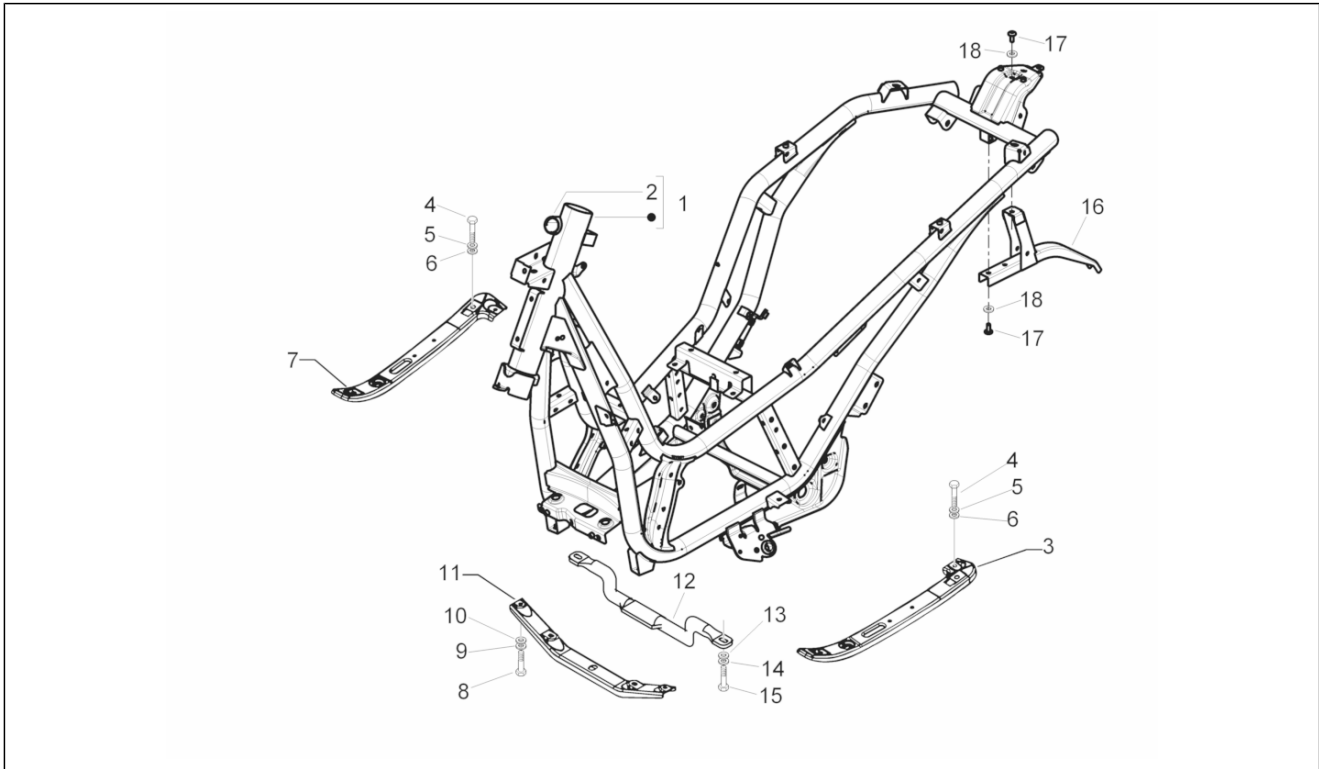

Group	Frame - Plastic parts - Coachwork
Code	02.01
Description	Frame/bodywork
Service	1

Pos.	Code	Description	Qty	Variants
1	6574545	Frame with u.p.	1	
2	575357	Lock support	1	
3	6574955	Pin l.h.	1	
4	031088	screw M6x16	4	
5	016406	Spring washer 6,4x11,8x1	4	
6	003056	Flat washer 6,4x12x1	4	
7	6574965	Pin r.h.	1	
8	031117	Screw m8x18 zn	2	
9	003038	Flat washer 8,4x18x2	2	
10	016408	Spring washer 13,75x8,15x4,5	2	
11	673000	Pipes connection cross pin	1	
12	672435	Small carrier connector front pipe	1	
13	016408	Spring washer 13,75x8,15x4,5	2	
14	003038	Flat washer 8,4x18x2	2	
15	031117	Screw m8x18 zn	2	
16	657193	Rear frame	1	
17	CM179301	Screw M6x16	2	
18	078307	Washer	2