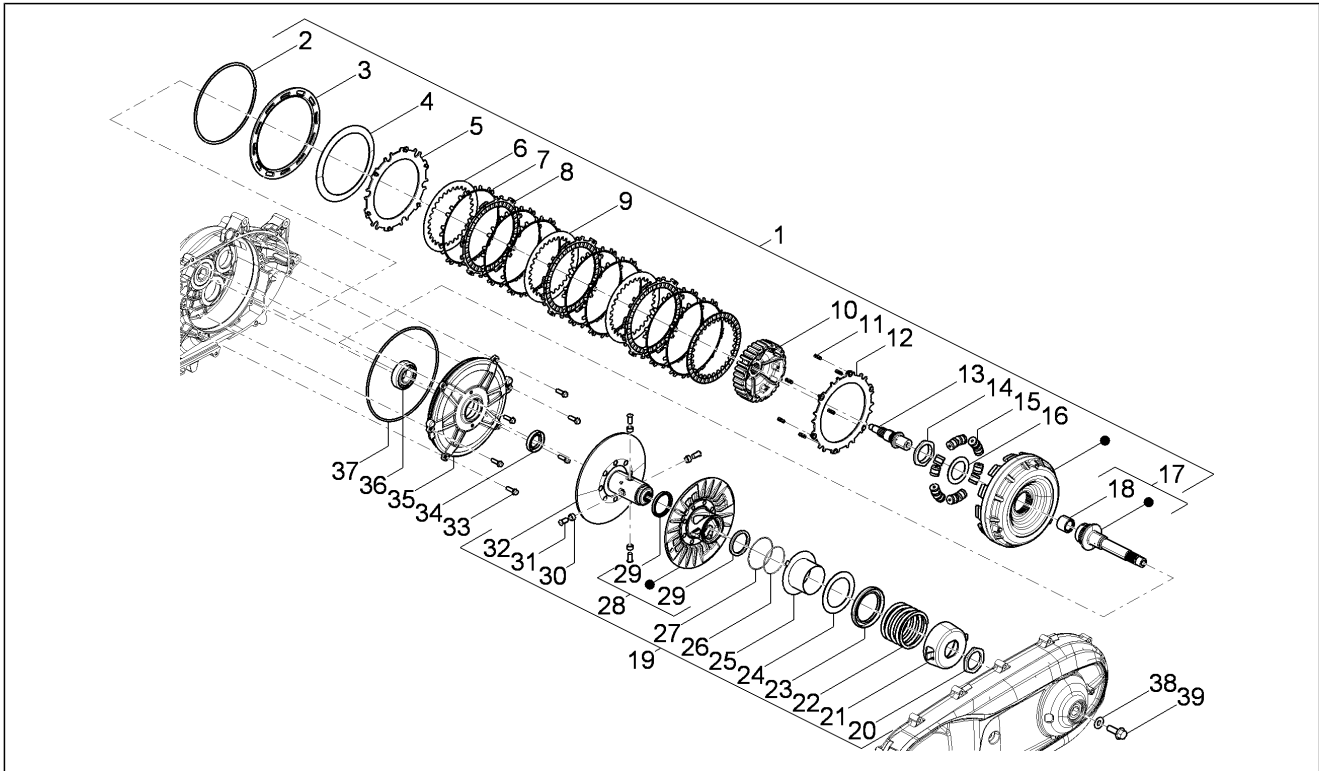

Group	Engine
Code	01.14
Description	Driven pulley
Service	1

Pos.	Code	Description	Qty	Variants
29	431089	Gasket ring	2	
30	880850	Rullo correttore coppia	4	
31	B014180	Perno correttore di coppia	4	
32	878153	Fixed driven half pulley	1	
33	018639	Hex screw M6x20	6	
34	873931	Gasket ring 40x25x7	1	
35	877563	Clutch cover	1	
35	B015835	Clutch cover	1	
36	878881	Radial ball bearing	1	
37	B015679	Gasket	1	
38	878953	Flat washer	1	
39	878950	Screw w/ flange	1