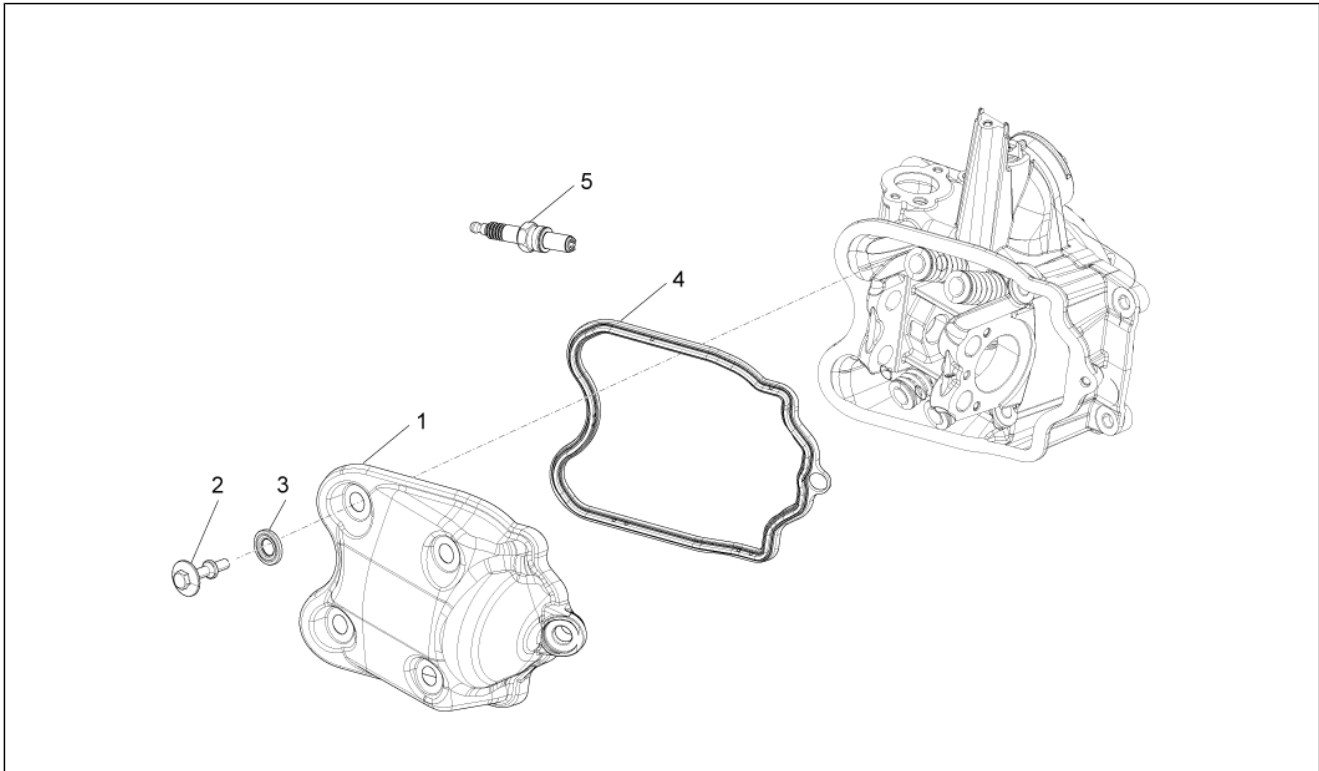

Group	Engine
Code	01.12
Description	Cylinder head cover
Service	1

Pos.	Code	Description	Qty	Variants
1	880661	Head cover	1	
2	872635	Special screw	5	
3	830249	Damper drift	5	
4	880662	Head cover gasket	1	
5	639687	Spark plug CR8EKB	1	
5	829981	Spark plug NGK R CR7EK	1