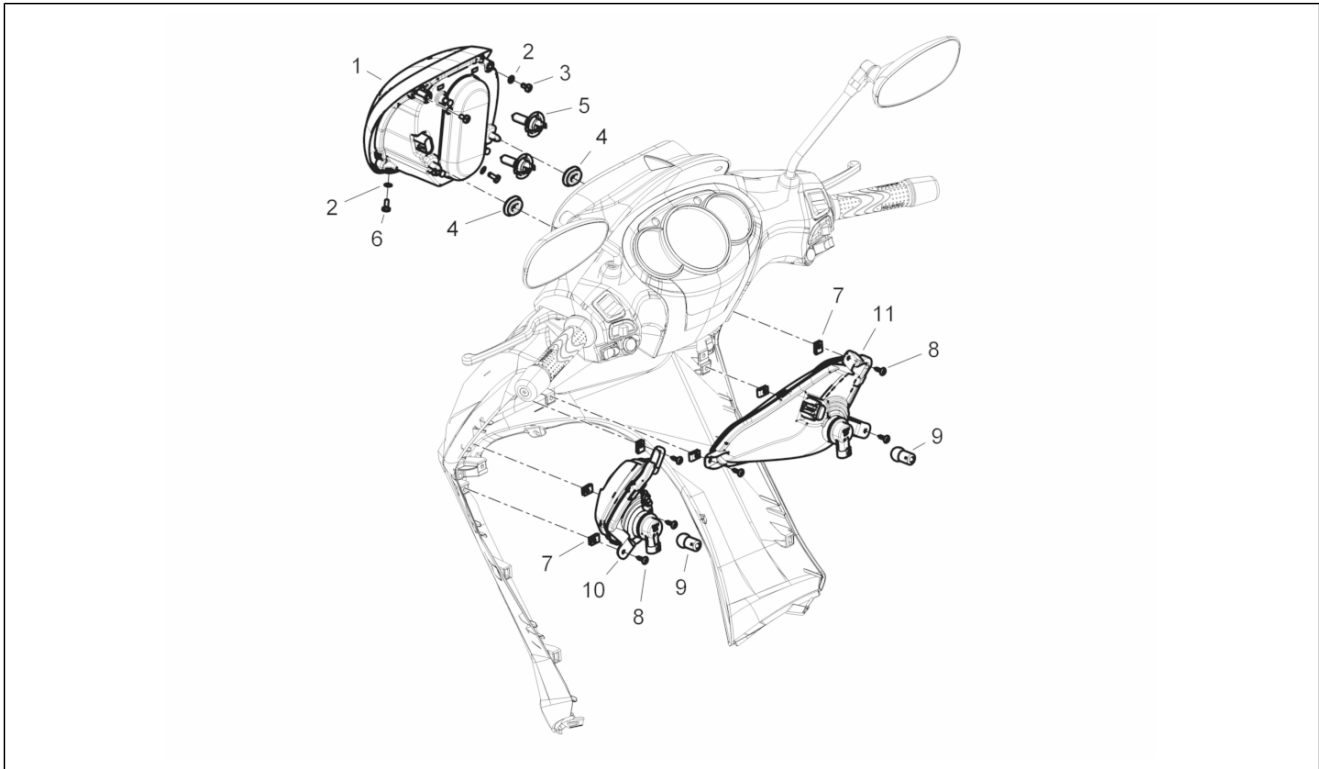

Group	Electrical system
Code	06.03
Description	Front headlamps - Turn signal lamps
Service	1

Pos.	Code	Description	Qty	Variants
1	642675	Headlamp, assy	1	
1	642894	Headlamp, assy	1	
2	006975	Washer Ø5,3xØ10x0,5	4	
3	018575	Screw M5x10	2	
4	463195	Elastic drift	2	
5	294353	Lamp H7 55W 12V	2	
6	018623	Self-tapping screw	2	
7	CM017410	Spring plate	6	
8	CM178601	Self tapping screw D4.2x16	6	
9	584332	Lamp 12V-10W	2	
10	642664	Front left turn indicator	1	
11	642665	Front right turn indicator	1