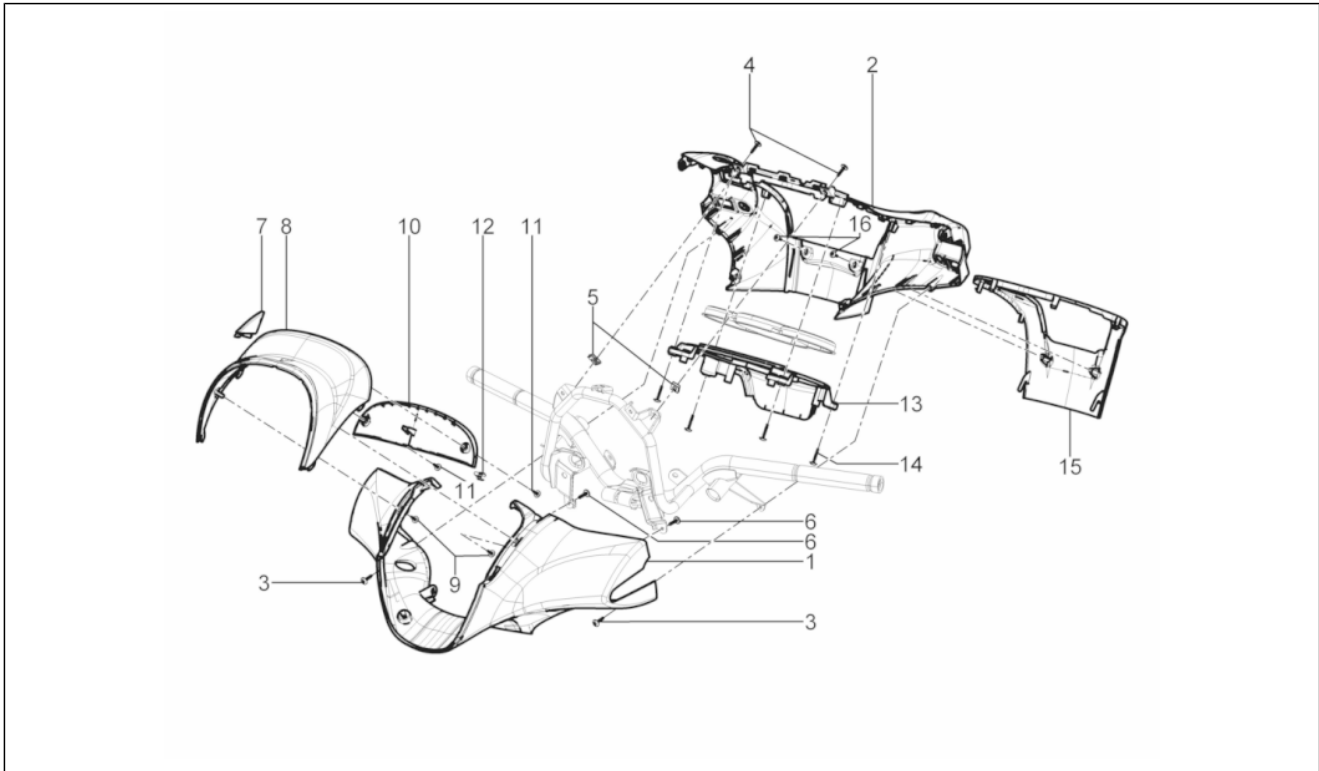

Group	Handlebars/Steering
Code	03.01
Description	Handlebars coverages
Service	1

Pos.	Code	Description	Qty	Variants
1	656464	Front handlebars cover	1	
1	6564640090	Front handlebars cover	1	Vehicle colour:BLACK[94] Vehicle colour:BLACK[94]
1	65646400BR	Front handlebars cover	1	Vehicle colour:White[544] Vehicle colour:White[544]
1	65646400DE	Front handlebars cover	1	Vehicle colour:Midnight Blue[222/A] Vehicle colour:Midnight Blue[222/A]
1	65646400H4	Front handlebars cover	1	Vehicle colour:Grey[760/B] Vehicle colour:Grey[760/B]
1	65646400RR	Front handlebars cover	1	Vehicle colour:Metallized Red[849/A] Vehicle colour:Metallized Red[849/A]
2	656465000C	Rear handlebars cover	1	Vehicle colour:White[544] Vehicle colour:White[544] Vehicle colour:Midnight Blue[222/A] Vehicle colour:Midnight Blue[222/A] Vehicle colour:Metallized Red[849/A] Vehicle colour:Metallized Red[849/A]
2	65646500RU	Rear handlebars cover	1	Vehicle colour:Grey[760/B] Vehicle colour:BLACK[94] Vehicle colour:BLACK[94] Vehicle colour:Grey[760/B]
3	CM180701	Self tapping screw D4x16	2	
4	CM178606	Self tapping screw 4,2x16	2	
5	CM017409	Spring plate	2	
6	CM180701	Self tapping screw D4x16	2	
7	657204000C	Plug	1	Vehicle colour:White[544] Vehicle colour:Metallized Red[849/A] Vehicle colour:Grey[760/B] Vehicle colour:Midnight Blue[222/A] Vehicle colour:BLACK[94] Vehicle colour:BLACK[94] Vehicle colour:Metallized Red[849/A] Vehicle colour:White[544]