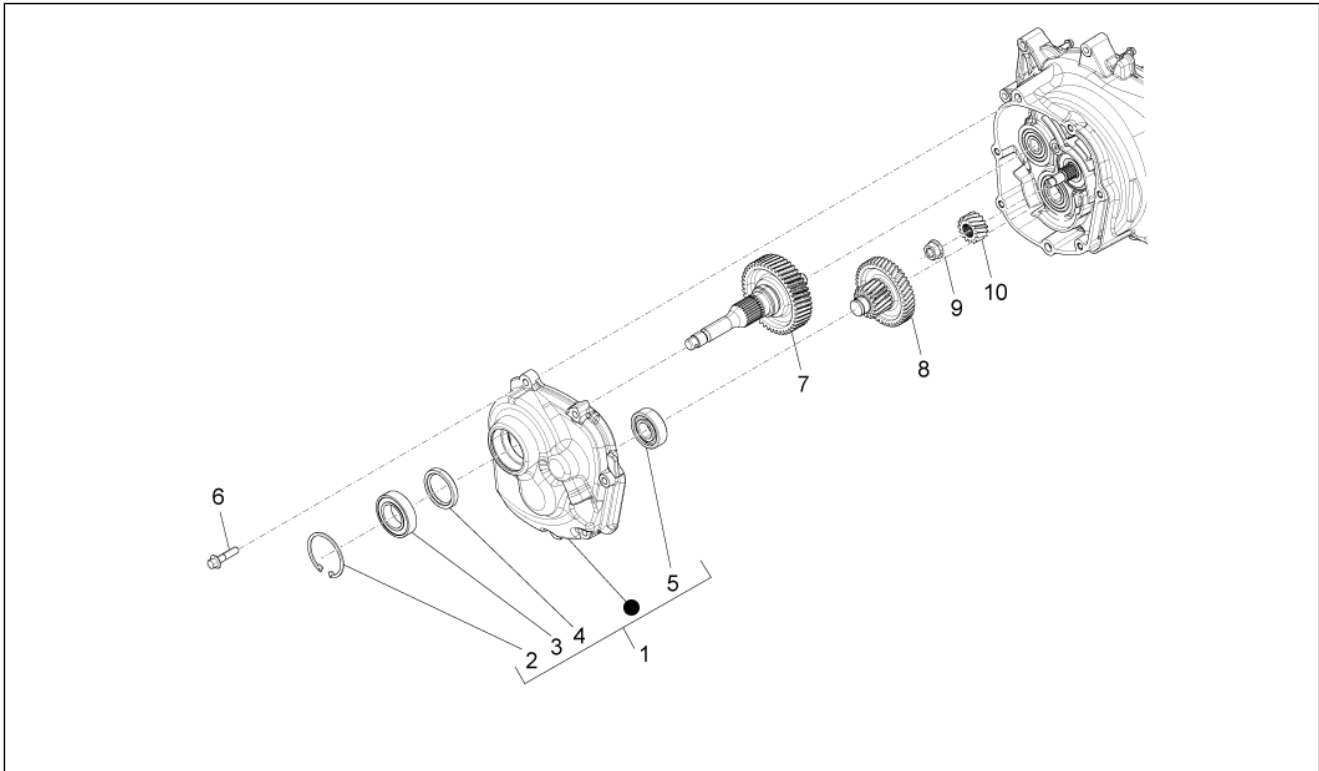

Group	Engine
Code	01.25
Description	Reduction unit
Service	1

Pos.	Code	Description	Qty	Variants
1	8789015	Complete reducer cover	1	
2	829206	Circlip	1	
3	83034R	Radial bearing 30x55x13	1	
4	873351	Oil seal 38x50x7	1	
5	485913	Radial bearing 20x47x14	1	
6	828911	Screw w/ flange M8x35	7	
7	B0151125	Rear wheel axle with U.P.	1	
8	B0157415	Countershaft with U.P.	1	
9	B015804	Flanged nut	1	
10	8778305	Ingranaggio puleggia condotta	1