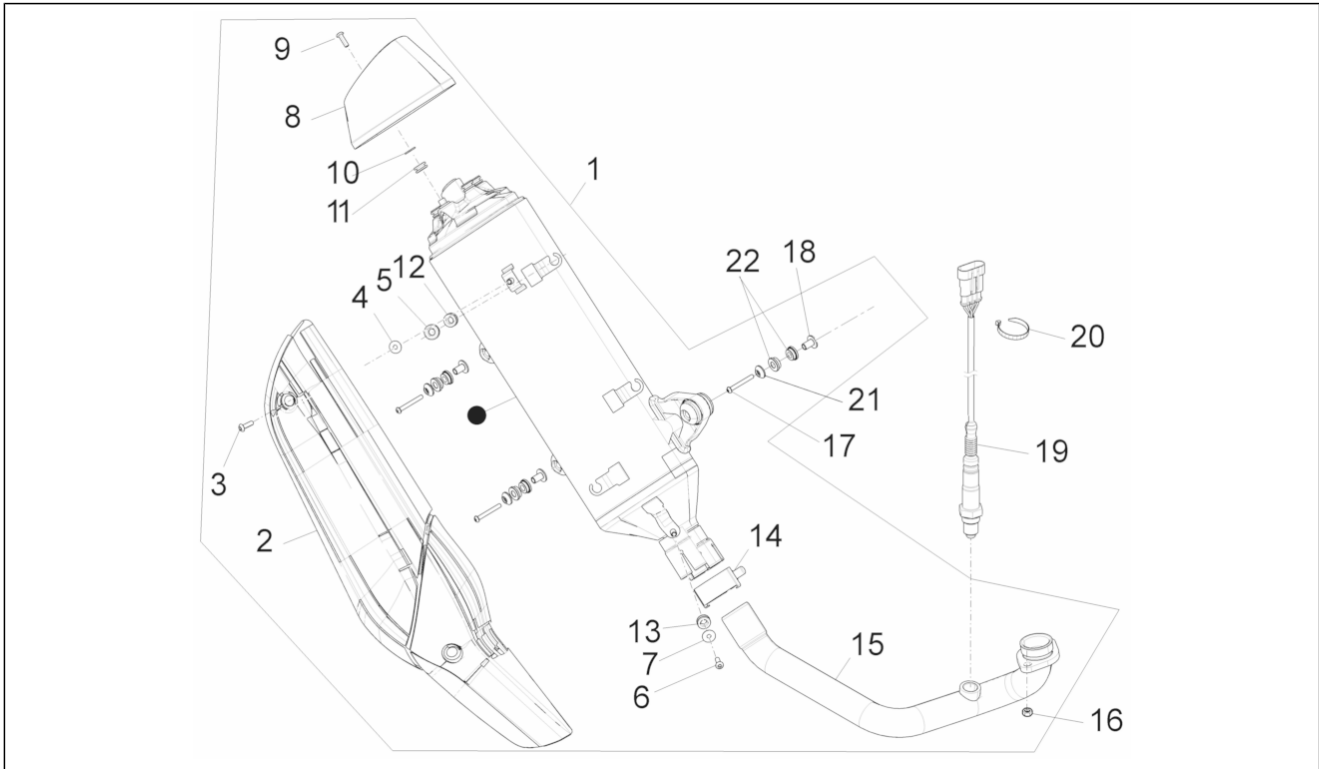

Group	Engine
Code	01.42
Description	Silencer
Service	1

Pos.	Code	Description	Qty	Variants
1	8807205	Silencer complete with protection	1	
2	B014402	Protection	1	
3	842908	screw M5x10	1	
4	841821	Washer 6,6x18x1,6	1	
5	487665	Pad	2	
6	880285	Torx Screw	1	
7	827526	Flat washer	1	
8	880515	Protezione calotta finale	1	
9	842908	screw M5x10	5	
10	841821	Washer 6,6x18x1,6	5	
11	487665	Pad	5	
12	B013302	Fairlead	3	
13	874946	Graphite bushing	1	
14	874957	Hose clamp	1	
15	879940	Exhaust manifold	1	
16	015341	Flanged nut	2	
17	841023	Torx Screw M8x65	3	
18	880296	Spacer	3	
19	639806	Lamda sensor	1	
20	639560	Spring for connector	1	
21	B015885	Spacer	3	
22	880295	TASSELLO in gomma	6