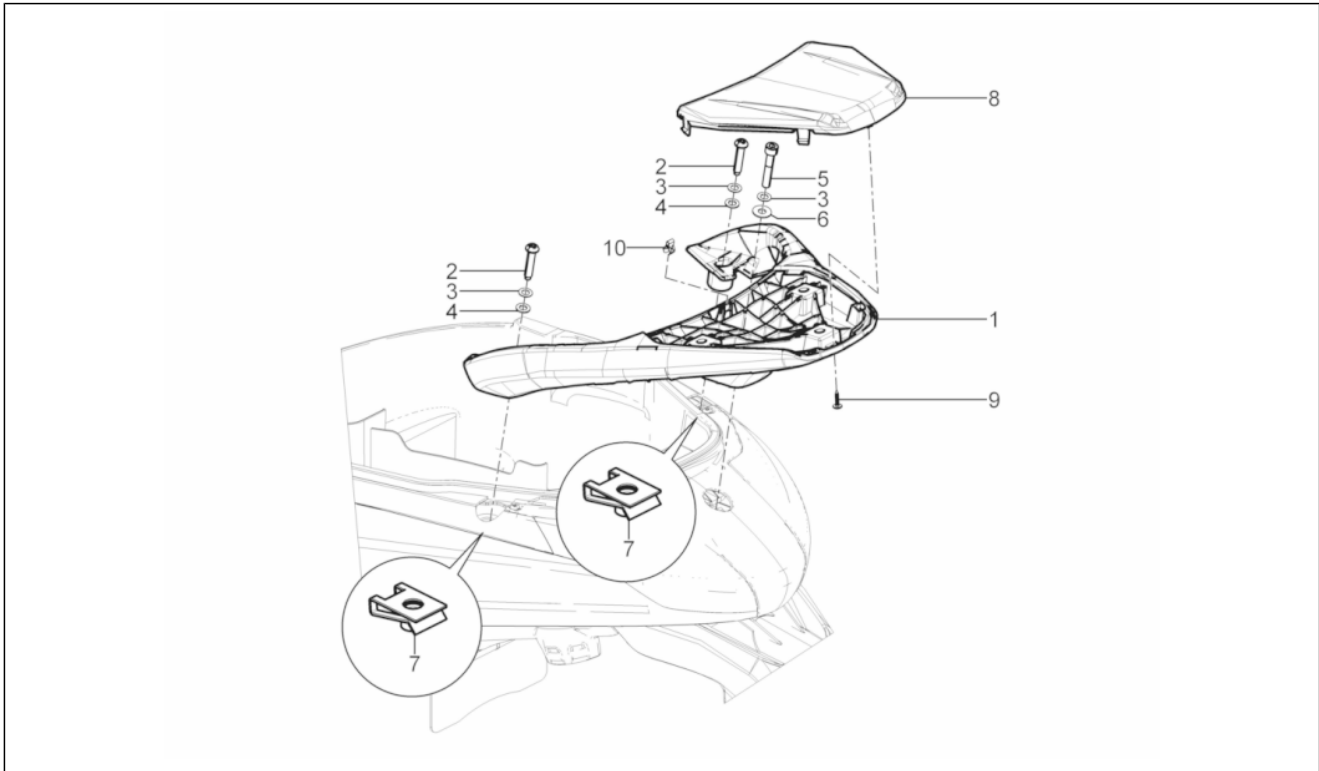

Group	Frame - Plastic parts - Coachwork
Code	02.44
Description	Rear luggage rack
Service	1

Pos.	Code	Description	Qty	Variants
1	656801	Rear luggage rack	1	
1	65680100H3	Rear luggage rack	1	Vehicle colour:BLACK[94] Vehicle colour:White[544] Vehicle colour:Midnight Blue[222/A] Vehicle colour:Grey[760/B] Vehicle colour:Metallized Red[849/A] Vehicle colour:BLACK[94] Vehicle colour:Metallized Red[849/A] Vehicle colour:White[544] Vehicle colour:Grey[760/B] Vehicle colour:Midnight Blue[222/A]
2	656894	Torx Screw	2	
3	012540	Notched washer 14x8,3x1,8	3	
4	003058	Plain washer 15x8,4x1,5	2	
5	826298	Hex socket screw	1	
6	006032	Washer	1	
7	575268	Spring plate M8	2	
8	656802000C	Luggage rack cover	1	Vehicle colour:White[544] Vehicle colour:Metallized Red[849/A] Vehicle colour:Grey[760/B] Vehicle colour:Midnight Blue[222/A] Vehicle colour:BLACK[94] Vehicle colour:BLACK[94] Vehicle colour:Metallized Red[849/A] Vehicle colour:White[544] Vehicle colour:Grey[760/B] Vehicle colour:Midnight Blue[222/A]
9	CM178604	Self tapping screw	1	
10	D9004468091	Gripper clip	1