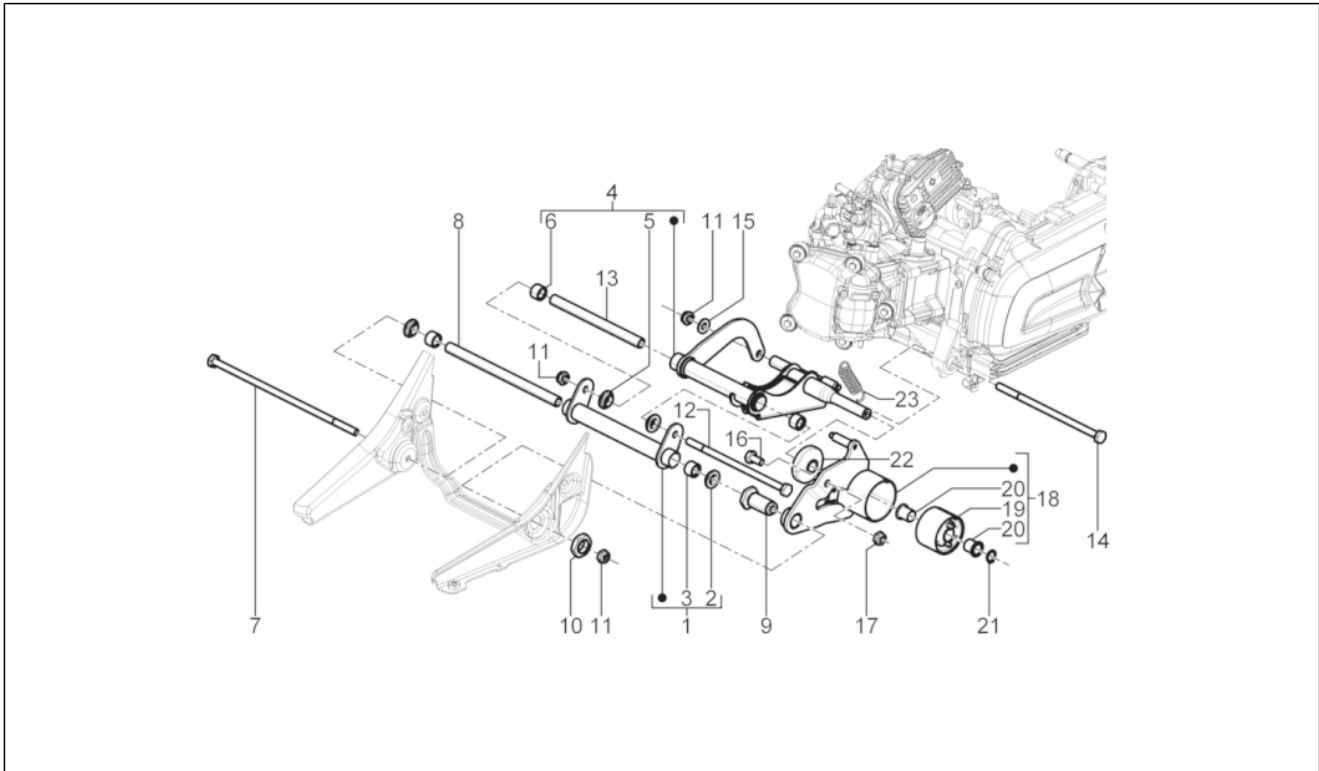

Group	Suspensions - Wheels
Code	04.01
Description	Swinging arm
Service	1

Pos.	Code	Description	Qty	Variants
1	666950	Chassis side swinging arm	1	
2	597317	Bush	2	
3	597374	Roller cage	2	
4	666900	Engine side swinging arm	1	
5	597317	Bush	2	
6	597374	Roller cage	2	
7	667827	Hex screw M10x225	1	
8	CM067809	Spacer L=235.5	1	
9	597774	Bush	1	
10	564611	Nut m22x2 h=8	1	
11	002440	Self locking nut M10	3	
12	667827	Hex screw M10x225	1	
13	CM067807	Spacer L=198	1	
14	597081	screw	1	
15	178790	Flat washer 22x10,3x2,5	1	
16	597893	Hex socket screw	1	
17	002440	Self locking nut M10	1	
18	666884	Complete silent block support bracket	1	
19	272750	Silent-block	1	
20	273460	Bush	2	
21	006416	Circlip	1	
22	599250	Pad	1	
23	597490	Spring	1