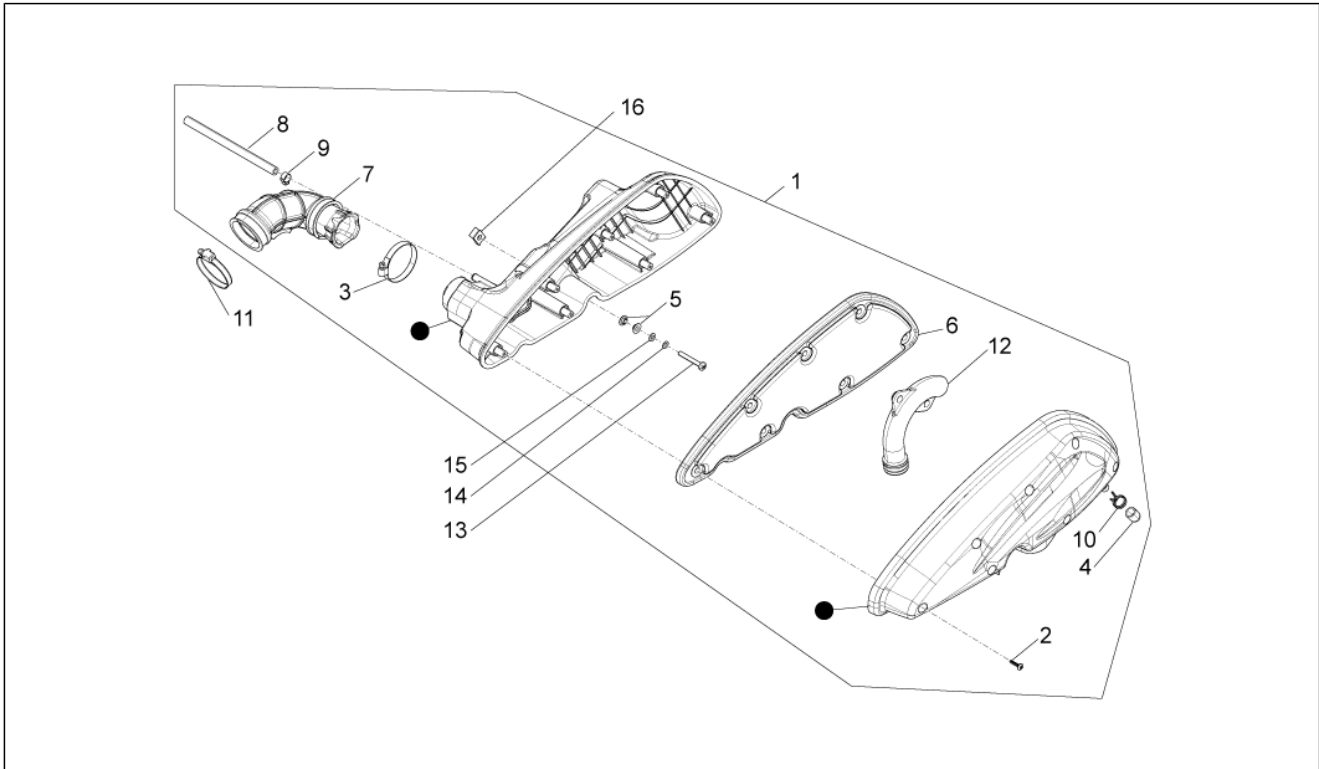

Group	Engine
Code	01.45
Description	Air filter
Service	1

Pos.	Code	Description	Qty	Variants
1	B013805	Complete air cleaner box	1	
2	258146	Self-tap screw M3x20	7	
3	614188	Hose clamp	1	
4	827831	Cap	2	
5	830056	Knurled bushing	4	
6	880001	Filtering element	1	
7	B013810	Air cleaner sleeve	1	
8	B013949	tubo scarico olio	1	
9	CM001913	Hose clamp	1	
10	CM002910	Hose clamp	2	
11	260918	Hose clamp	1	
12	880120	Intake pipe	1	
13	259166	screw	1	
14	012533	Notched washer 6,6x11x0	2	
15	003056	Flat washer 6,4x12x1	2	
16	254485	Spring plate M6	2