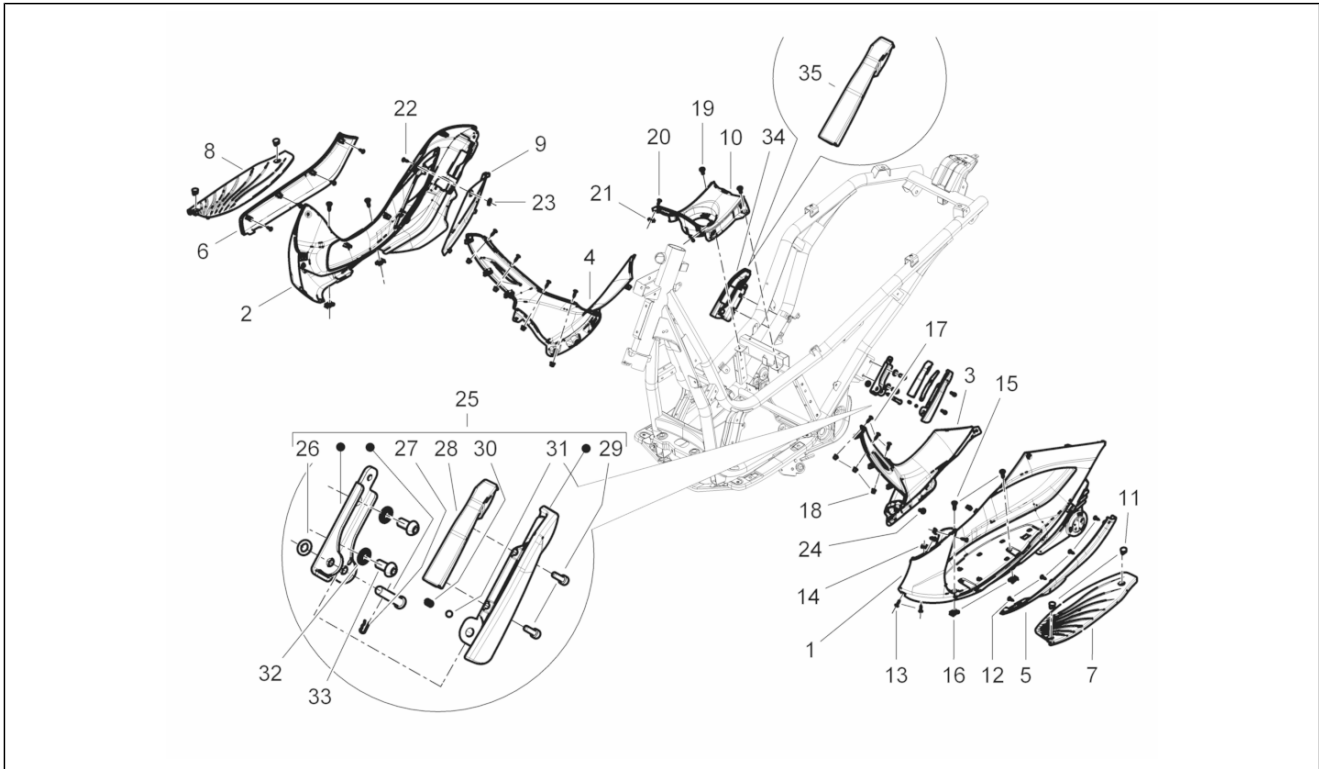

Group	Frame - Plastic parts - Coachwork
Code	02.31
Description	Central cover - Footrests
Service	1

Pos.	Code	Description	Qty	Variants
1	672624000C	Rubber mat l.h.	1	Vehicle colour:Midnight Blue[222/A] Vehicle colour:Grey[760/B] Vehicle colour:Metallized Red[849/A] Vehicle colour:White[544] Vehicle colour:BLACK[94] Vehicle colour:BLACK[94] Vehicle colour:Metallized Red[849/A] Vehicle colour:White[544] Vehicle colour:Grey[760/B] Vehicle colour:Midnight Blue[222/A]
2	673207000C	Rubber mat r.h.	1	Vehicle colour:Midnight Blue[222/A] Vehicle colour:Metallized Red[849/A] Vehicle colour:Grey[760/B] Vehicle colour:White[544] Vehicle colour:BLACK[94] Vehicle colour:BLACK[94] Vehicle colour:Metallized Red[849/A] Vehicle colour:White[544] Vehicle colour:Grey[760/B] Vehicle colour:Midnight Blue[222/A]
3	656344	Left central cover	1	
3	65634400H3	Left central cover	1	Vehicle colour:Midnight Blue[222/A] Vehicle colour:Metallized Red[849/A] Vehicle colour:BLACK[94] Vehicle colour:White[544] Vehicle colour:Grey[760/B] Vehicle colour:BLACK[94] Vehicle colour:Metallized Red[849/A] Vehicle colour:White[544] Vehicle colour:Grey[760/B] Vehicle colour:Midnight Blue[222/A]
4	656345	Right central cover	1	
4	65634500H3	Right central cover	1	Vehicle colour:Midnight Blue[222/A] Vehicle colour:Metallized Red[849/A] Vehicle colour:BLACK[94] Vehicle colour:White[544]