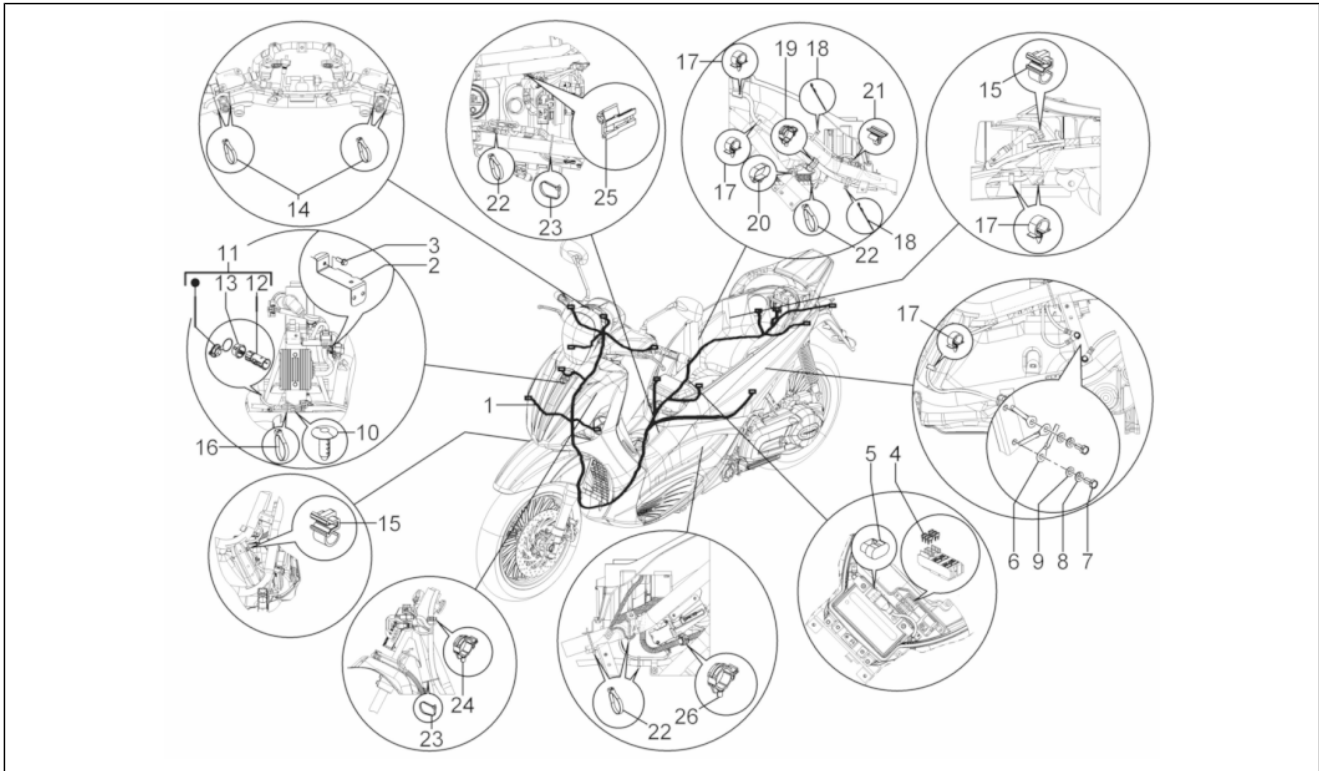

Group	Electrical system
Code	06.08
Description	Main cable harness
Service	1

Pos.	Code	Description	Qty	Variants
25	642552	Spring	1	
26	CM006905	Non return spring L=12	1