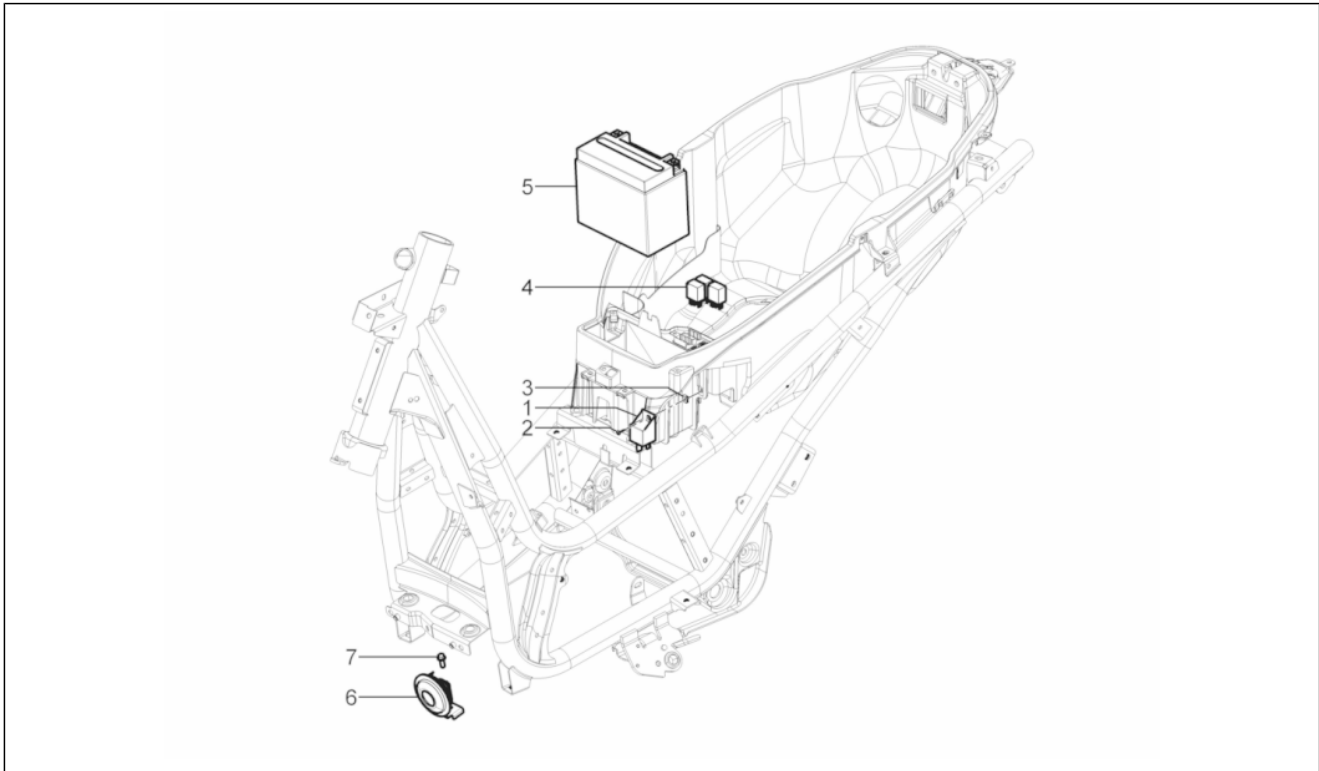

Group	Electrical system
Code	06.05
Description	Remote control switches - Battery - Horn
Service	1

Pos.	Code	Description	Qty	Variants
1	582690	Starter relay	1	
2	CM178601	Self tapping screw D4.2x16	2	
3	CM017409	Spring plate	1	
4	642093	Microrelay with resistance 12V-30A	3	
5	583158	Battery (Yuasa) 12V-10Ah	1	
6	CM071802	Horn	1	
7	434541	Screw w/ flange M6x16	1