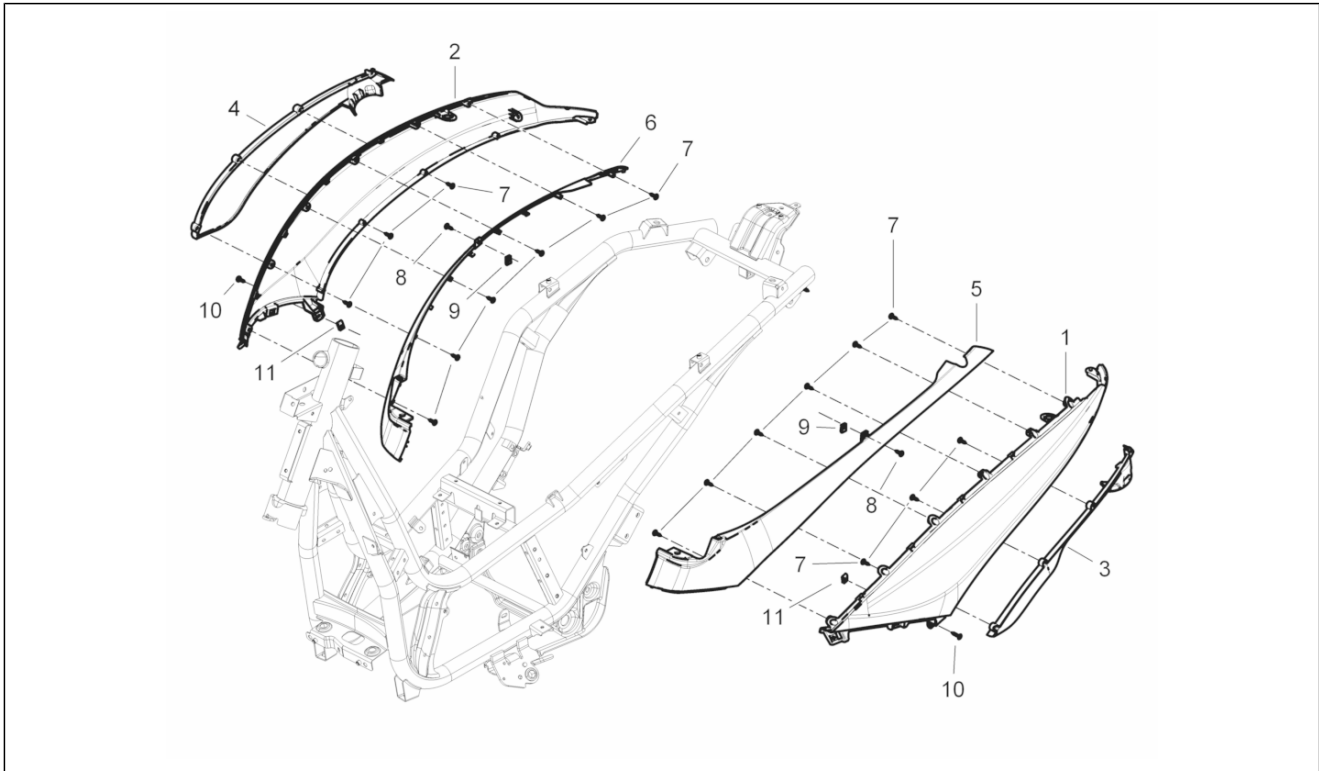

Group	Frame - Plastic parts - Coachwork
Code	02.32
Description	Side cover - Spoiler
Service	1

Pos.	Code	Description	Qty	Variants
				Vehicle colour:Metallized Red[849/A] Vehicle colour:White[544] Vehicle colour:Grey[760/B] Vehicle colour:BLACK[94] Vehicle colour:BLACK[94] Vehicle colour:Metallized Red[849/A] Vehicle colour:White[544] Vehicle colour:Grey[760/B] Vehicle colour:Midnight Blue[222/A]
5	656355	LH side panel upper	1	
5	65635500H3	LH side panel upper	1	Vehicle colour:Midnight Blue[222/A] Vehicle colour:Metallized Red[849/A] Vehicle colour:White[544] Vehicle colour:Grey[760/B] Vehicle colour:BLACK[94] Vehicle colour:BLACK[94] Vehicle colour:Metallized Red[849/A] Vehicle colour:White[544] Vehicle colour:Grey[760/B] Vehicle colour:Midnight Blue[222/A]
6	656356	RH side panel upper	1	
6	65635600H3	RH side panel upper	1	Vehicle colour:Midnight Blue[222/A] Vehicle colour:Metallized Red[849/A] Vehicle colour:White[544] Vehicle colour:Grey[760/B] Vehicle colour:BLACK[94] Vehicle colour:BLACK[94] Vehicle colour:Metallized Red[849/A] Vehicle colour:White[544] Vehicle colour:Grey[760/B] Vehicle colour:Midnight Blue[222/A]
7	CM180701	Self tapping screw D4x16	18	
8	CM180701	Self tapping screw D4x16	2	
9	CM017410	Spring plate	2	
10	CM178604	Self tapping screw	2