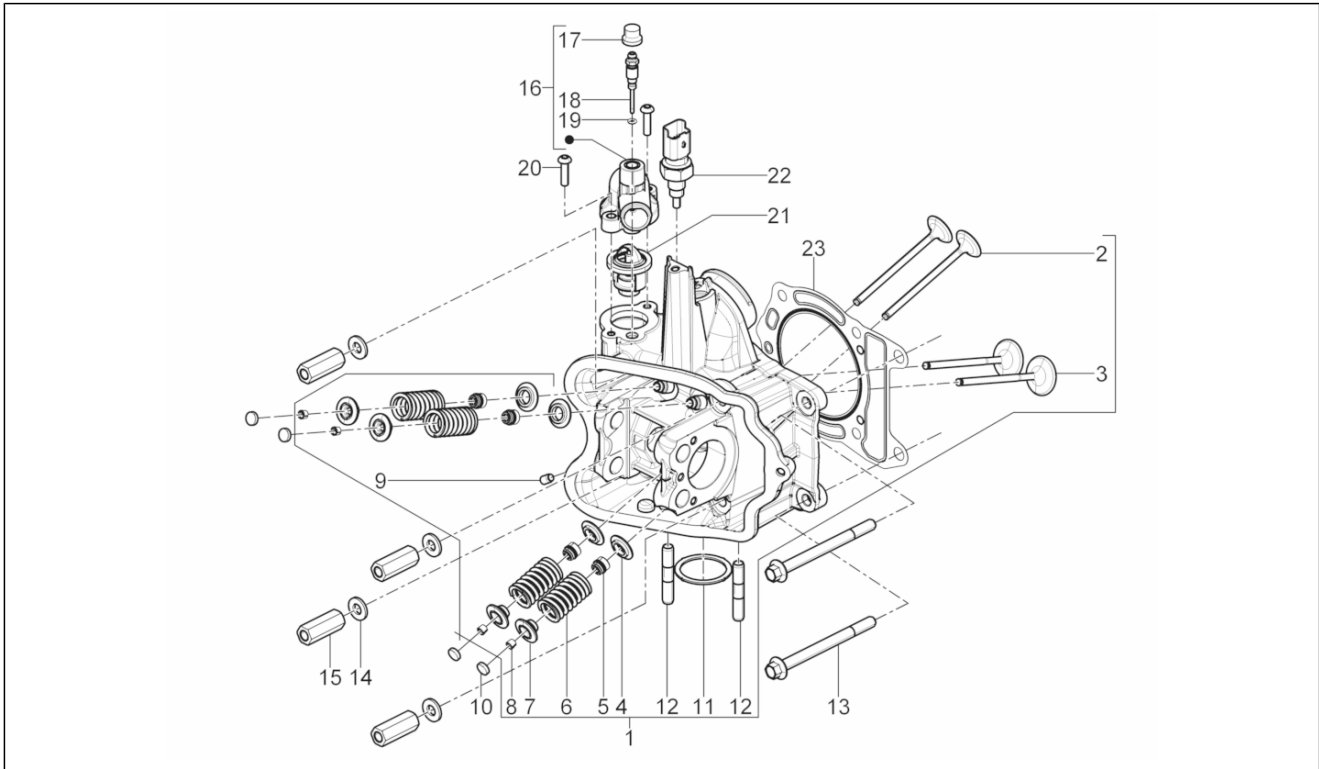

Group	Engine
Code	01.10
Description	Head unit - Valve
Service	1

Pos.	Code	Description	Qty	Variants
1	B013411	Cylinder head assembly	1	
2	880602	Exhaust valve	2	
3	880601	Valve, in	2	
4	878859	Lower cap	4	
5	436438	Valve gasket ring	4	
6	878860	Valve spring	4	
7	879813	Upper cap	4	
8	285846	Valve half-cone	8	
9	842360	Plug M6x10	1	
10	CM163201	Pasticca calibrata 2,40 mm	1	
10	CM163202	Pasticca calibrata 2,45 mm	1	
10	CM163203	Pasticca calibrata 2,50 mm	1	
10	CM163204	Pasticca calibrata 2,55 mm	1	
10	CM163205	Pasticca calibrata 2,60 mm	1	
10	CM163206	Pasticca calibrata 2,65 mm	1	
10	CM163207	Pasticca calibrata 2,70 mm	1	
10	CM163208	Pasticca calibrata 2,75 mm	1	
10	CM163209	Pasticca calibrata 2,80 mm	1	
10	CM163210	Pasticca calibrata 2,85 mm	1	
10	CM163211	Pasticca calibrata 2,90 mm	1	
10	CM163212	Pasticca calibrata 2,95 mm	1	
10	CM163213	Pasticca calibrata 3,00 mm	1	
10	CM163214	Pasticca calibrata 3,05 mm	1	
10	CM163215	Pasticca calibrata 3,10 mm	1	
10	CM163216	Pasticca calibrata 3,15 mm	1	
10	CM163217	Pasticca calibrata 3,20 mm	1	
10	CM163218	Pasticca calibrata 3,25 mm	1	
10	CM163219	Pasticca calibrata 3,30 mm	1