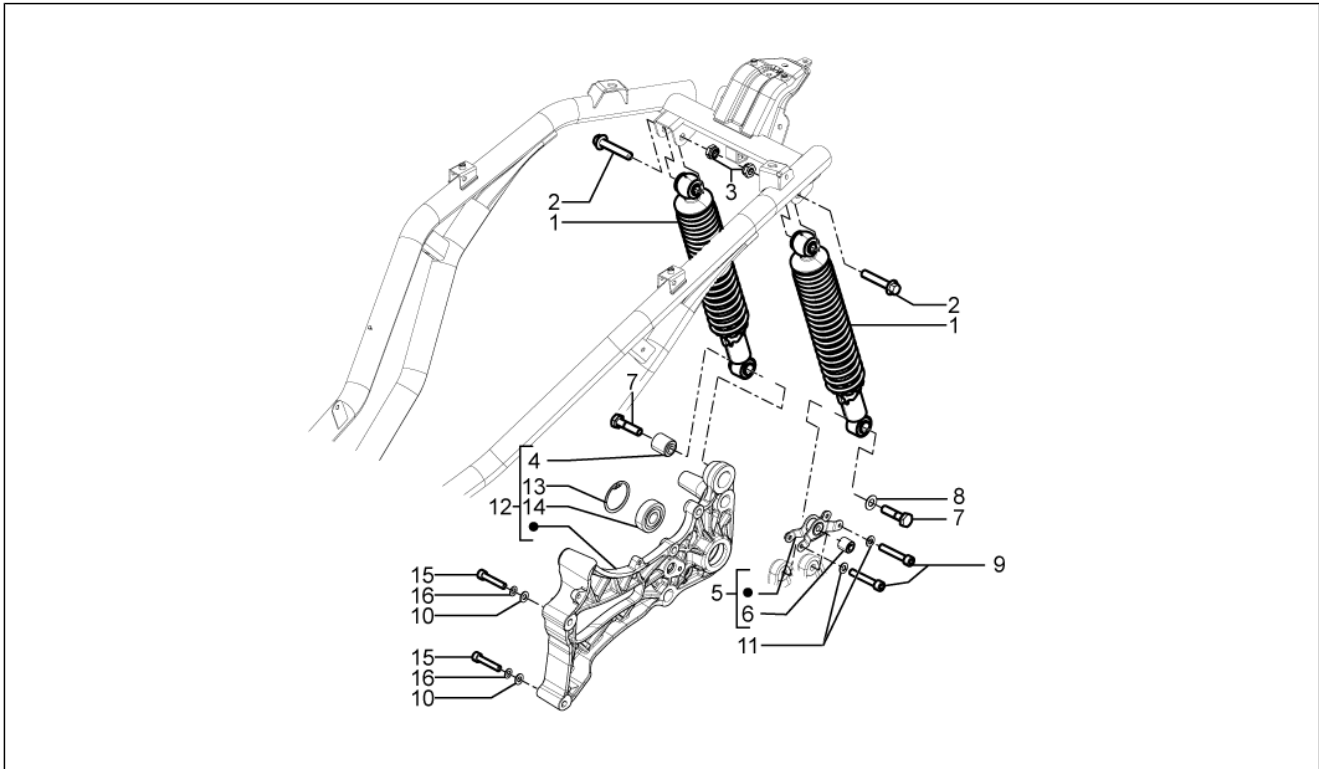

Group	Suspensions - Wheels
Code	04.10
Description	Rear suspension - Shock absorber/s
Service	1

Pos.	Code	Description	Qty	Variants
1	58583R	Complete rear shock absorber	2	
2	268158	Screw w/ flange M10	2	
3	002440	Self locking nut M10	2	
4	880343	Sil.block	1	
5	666678	Shock absorber connection bracket	1	
6	880343	Sil.block	1	
7	030097	screw M10x40	2	
8	709646	Washer	2	
9	844483	Hex socket screw M8x50	2	
10	013776	Washer	2	
11	709047	Spring washer	2	
12	880389	Left suspension arm	1	
13	006647	Circlip	1	
14	82545R	Ball bearing	1	
15	845590	Hex socket screw	2	
16	834187	Spring washer 16x8,2x2,2	2