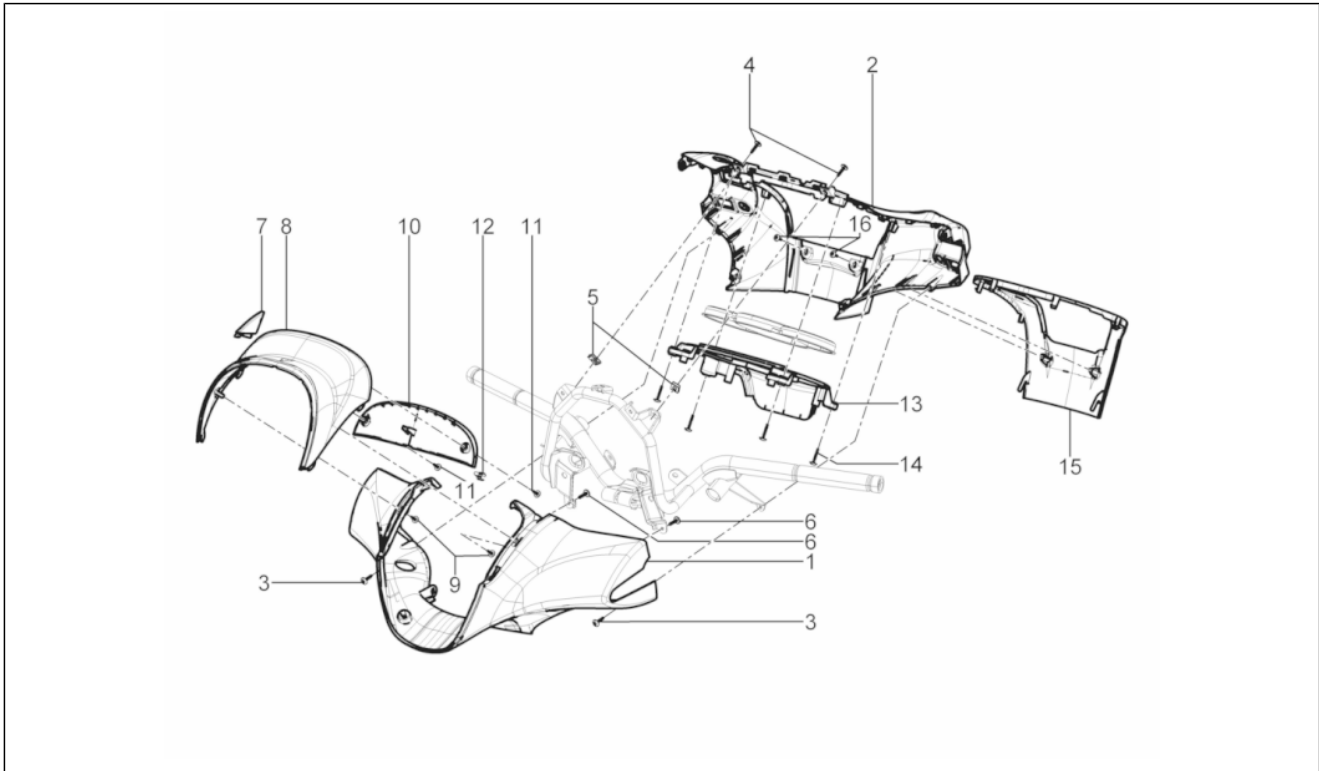

Group	Handlebars/Steering
Code	03.01
Description	Handlebars coverages
Service	1

Pos.	Code	Description	Qty	Variants
				Vehicle colour:Grey[760/B] Vehicle colour:Midnight Blue[222/A]
8	656466000C	Upper handlebar cover	1	Vehicle colour:White[544] Vehicle colour:Metallized Red[849/A] Vehicle colour:Grey[760/B] Vehicle colour:Midnight Blue[222/A] Vehicle colour:BLACK[94] Vehicle colour:BLACK[94] Vehicle colour:Metallized Red[849/A] Vehicle colour:White[544] Vehicle colour:Grey[760/B] Vehicle colour:Midnight Blue[222/A]
9	297498	Self tapping screw M3,5x13	2	
10	656468000C	Upper cover closing element	1	Vehicle colour:White[544] Vehicle colour:Metallized Red[849/A] Vehicle colour:Grey[760/B] Vehicle colour:Midnight Blue[222/A] Vehicle colour:BLACK[94] Vehicle colour:BLACK[94] Vehicle colour:Metallized Red[849/A] Vehicle colour:White[544] Vehicle colour:Grey[760/B] Vehicle colour:Midnight Blue[222/A]
11	297498	Self tapping screw M3,5x13	2	
12	D9004468091	Gripper clip	1	
13	656469	Handlebar rear flange	1	
14	CM180702	Self tapping screw	4	
15	656467	Rear front cowl	1	
15	6564670090	Rear front cowl	1	Vehicle colour:BLACK[94] Vehicle colour:BLACK[94]
15	65646700BR	Rear front cowl	1	Vehicle colour:White[544] Vehicle colour:White[544]
15	65646700DE	Rear front cowl	1	Vehicle colour:Midnight Blue[222/A] Vehicle colour:Midnight Blue[222/A]