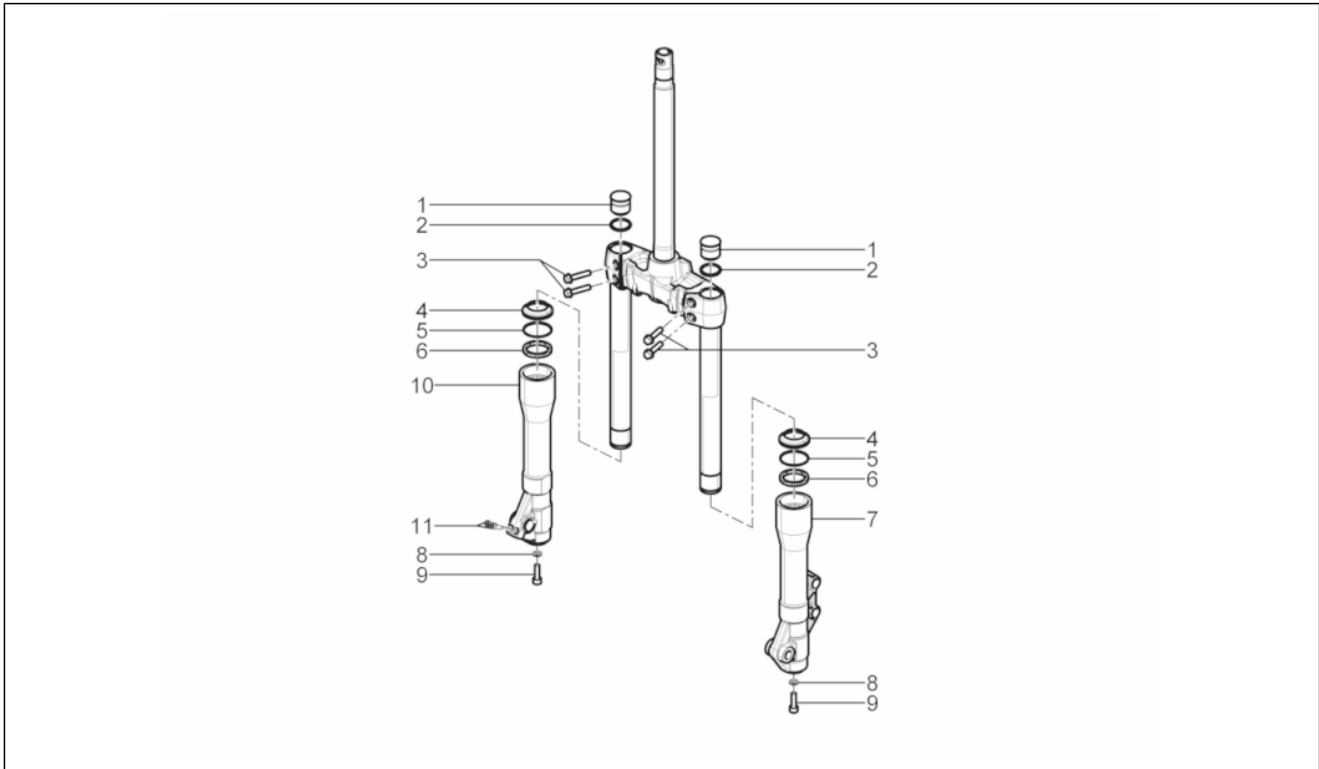

Group	Suspensions - Wheels
Code	04.03
Description	Fork's components (Kayaba)
Service	1

Pos.	Code	Description	Qty	Variants
1	666390	Plug	2	
2	666389	O-ring	2	
3	649992	screw	4	
4	600269	Dust cover ring ABS	2	
4	667212	Dust cover ring	2	
5	497132	Gasket ring	2	
6	601310	Fork oil seal ABS	2	
6	667211	Fork oil seal	2	
7	667215	L.H. sleeve assy	1	
7	667274	L.H. sleeve assy ABS	1	
8	599270	Washer (KAYABA)	2	
9	666387	screw	2	
10	666392	R.H. sleeve assy ABS	1	
10	667214	R.H. sleeve assy	1	
11	649619	screw	2