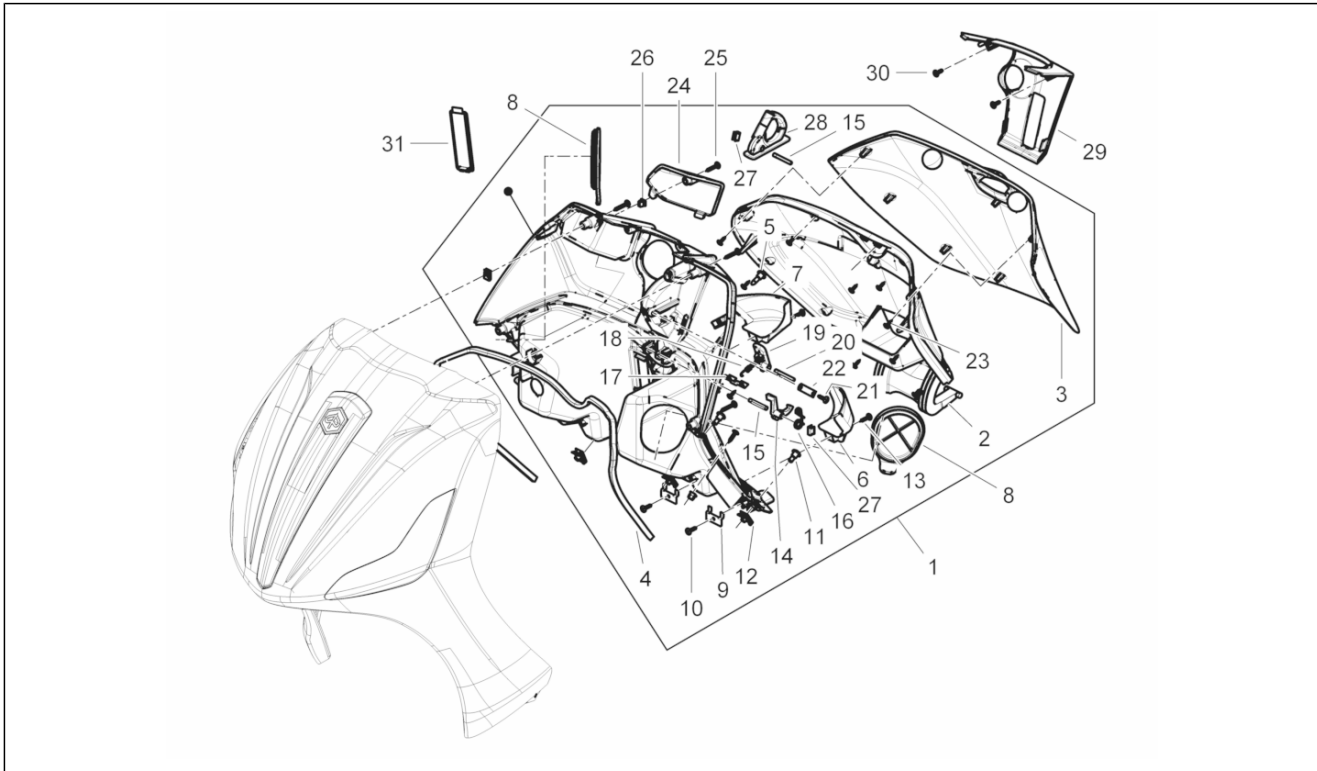

Group	Frame - Plastic parts - Coachwork
Code	02.30
Description	Front glove-box - Knee-guard panel
Service	1

Pos.	Code	Description	Qty	Variants
24	656831	Coolant insp. door	1	
24	656831000C	Coolant insp. door	1	Vehicle colour:Midnight Blue[222/A] Vehicle colour:Metallized Red[849/A] Vehicle colour:White[544] Vehicle colour:Midnight Blue[222/A] Vehicle colour:White[544] Vehicle colour:Metallized Red[849/A]
24	65683100RU	Coolant insp. door	1	Vehicle colour:Grey[760/B] Vehicle colour:BLACK[94] Vehicle colour:Grey[760/B] Vehicle colour:BLACK[94]
25	CM178608	Self tapping screw D4.2x29	1	
26	199190	Expansion plug	1	
27	299693	Catch spring	2	
28	656849	Hook for bag	1	
29	656341	Leg shield back plate cover	1	
29	6563410090	Leg shield back plate cover	1	Vehicle colour:BLACK[94] Vehicle colour:BLACK[94]
29	65634100BR	Leg shield back plate cover	1	Vehicle colour:White[544] Vehicle colour:White[544]
29	65634100DE	Leg shield back plate cover	1	Vehicle colour:Midnight Blue[222/A] Vehicle colour:Midnight Blue[222/A]
29	65634100H4	Leg shield back plate cover	1	Vehicle colour:Grey[760/B] Vehicle colour:Grey[760/B]
29	65634100RR	Leg shield back plate cover	1	Vehicle colour:Metallized Red[849/A] Vehicle colour:Metallized Red[849/A]
30	CM180701	Self tapping screw D4x16	2	
31	575551	Insp. door	1