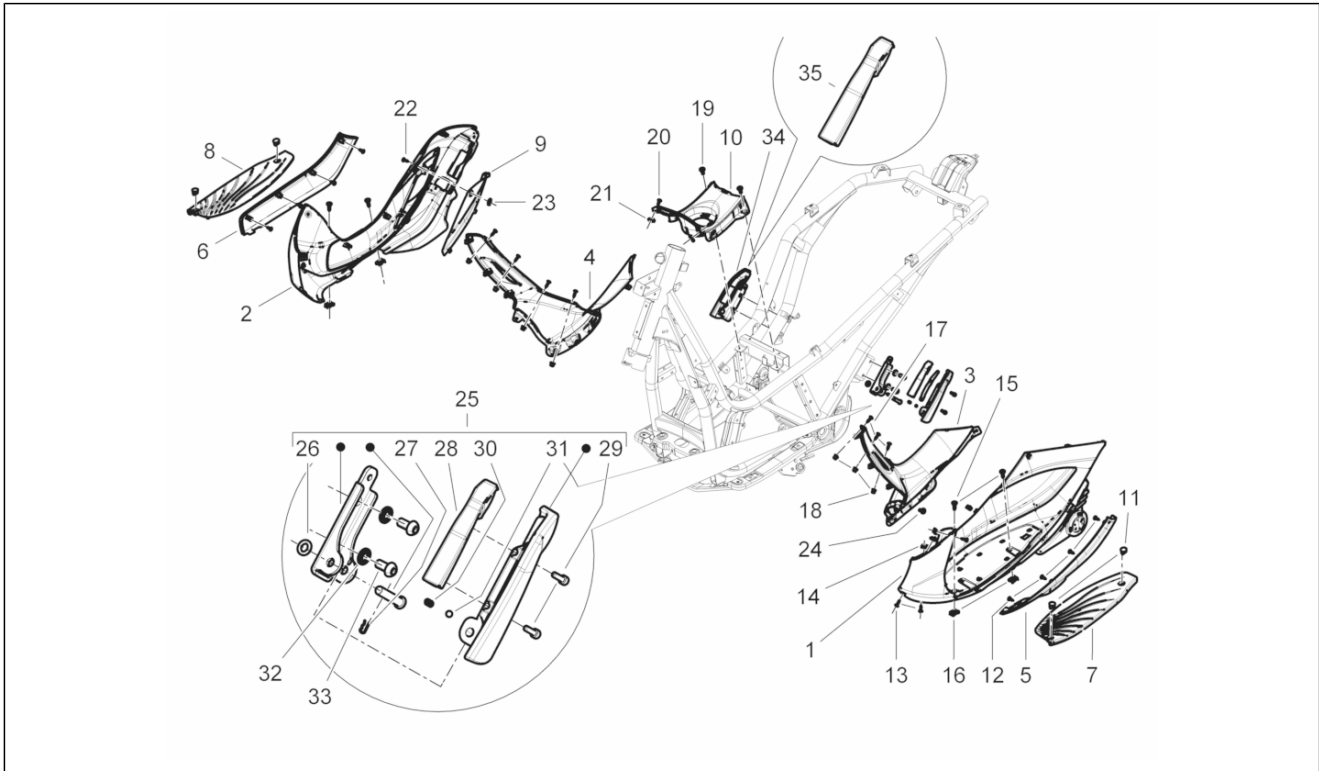

Group	Frame - Plastic parts - Coachwork
Code	02.31
Description	Central cover - Footrests
Service	1

Pos.	Code	Description	Qty	Variants
				Vehicle colour:Grey[760/B] Vehicle colour:BLACK[94] Vehicle colour:Metallized Red[849/A] Vehicle colour:White[544] Vehicle colour:Grey[760/B] Vehicle colour:Midnight Blue[222/A]
5	656351	Left spoiler	1	
5	65635100H3	Left spoiler	1	Vehicle colour:Midnight Blue[222/A] Vehicle colour:Grey[760/B] Vehicle colour:Metallized Red[849/A] Vehicle colour:White[544] Vehicle colour:BLACK[94] Vehicle colour:BLACK[94] Vehicle colour:Metallized Red[849/A] Vehicle colour:White[544] Vehicle colour:Grey[760/B] Vehicle colour:Midnight Blue[222/A]
6	656352	Left spoiler	1	
6	65635200H3	Right spoiler	1	Vehicle colour:Midnight Blue[222/A] Vehicle colour:Grey[760/B] Vehicle colour:Metallized Red[849/A] Vehicle colour:White[544] Vehicle colour:BLACK[94] Vehicle colour:Midnight Blue[222/A] Vehicle colour:Grey[760/B] Vehicle colour:White[544] Vehicle colour:Metallized Red[849/A] Vehicle colour:BLACK[94]
7	656828	Lh mat	1	
8	656829	Rh mat	1	
9	656361000C	Spark plug insp. door	1	Vehicle colour:Midnight Blue[222/A] Vehicle colour:Grey[760/B] Vehicle colour:Metallized Red[849/A] Vehicle colour:White[544] Vehicle colour:BLACK[94]