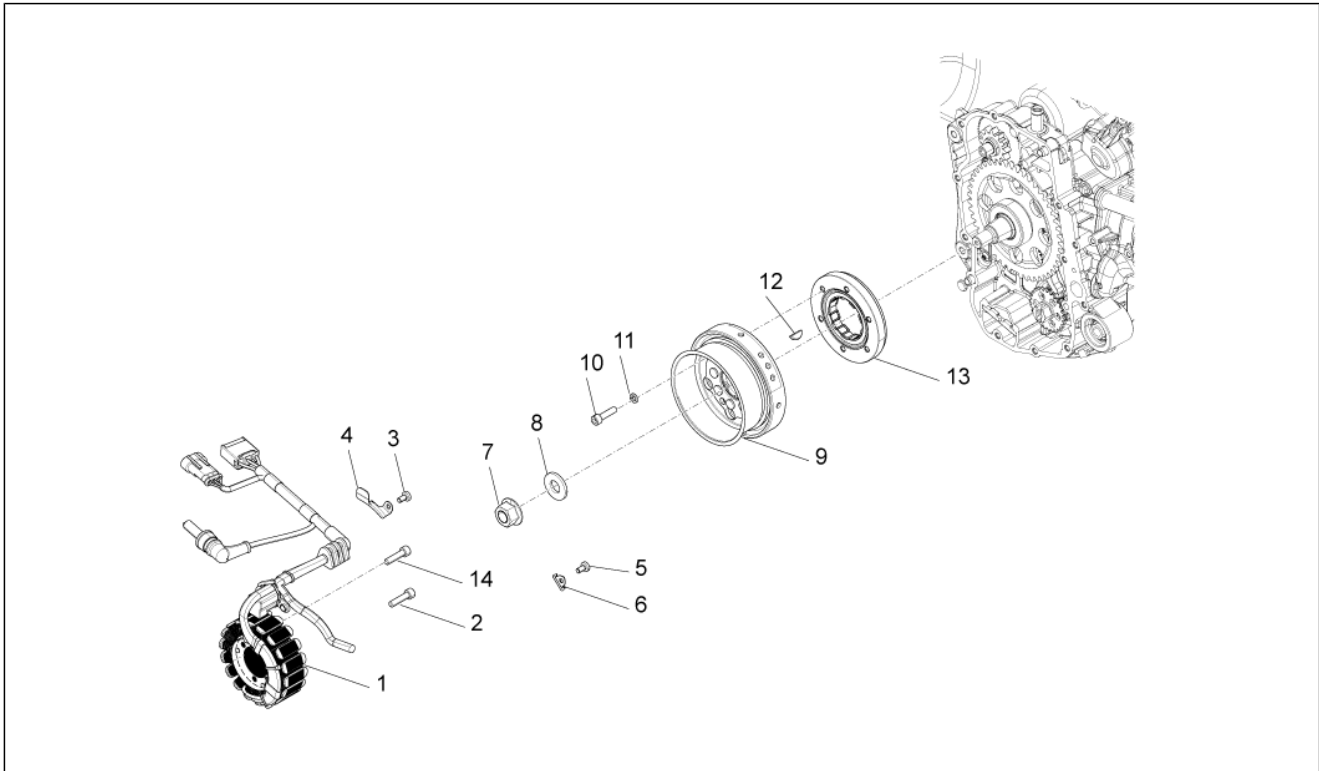

Group	Engine
Code	01.21
Description	Flywheel magneto
Service	1

Pos.	Code	Description	Qty	Variants
1	58244R	Backplate, assy	1	
1	58281R	Backplate, assy	1	
2	018553	screw M6x25	3	
3	015935	TBCIC Screw M5x12	2	
4	877649	Plate	1	
5	018575	Screw M5x10	2	
6	880729	Plate	1	
7	827116	Nut M14x1,5	1	
8	825725	Flat washer 14.1x30x3	1	
9	642795	Rotor, assy.	1	
10	877289	Hex socket screw M6x24	6	
11	479515	Break washer	6	
12	000097	Transmission key	1	
13	8494905	Complete freewheel	1	
14	018575	Screw M5x10	2