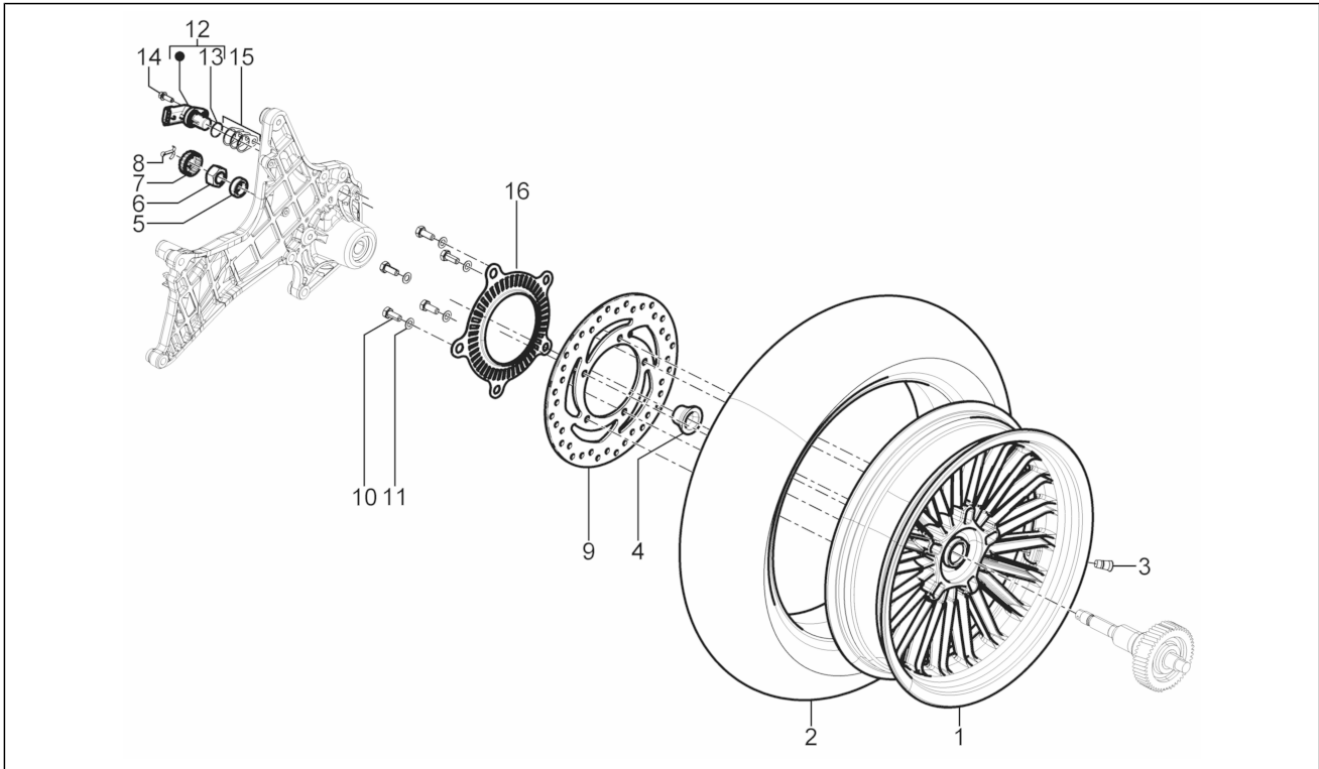

Group	Suspensions - Wheels
Code	04.12
Description	Rear wheel
Service	1

Pos.	Code	Description	Qty	Variants
1	666652	Rear wheel	1	
2	666328	Tyre (Michelin) 150/70-14"	1	
3	597679	Tubeless valve	1	
4	666659	Spacer	1	
5	597528	Spacer	1	
6	563728	Nut M16x13	1	
7	194423	Cappello ferma dado	1	
8	012789	Split pin	1	
9	58547R	Brake disc	1	
9	667032	Rear brake disc	1	
10	031119	screw	5	
11	709047	Spring washer	5	
12	832963	Phase/revolution sensor	1	
13	430044	O-ring	1	
14	434541	Screw w/ flange M6x16	1	
15	646760	Washer	4	
16	890960	Wheel speed sensor, left front ABS	1