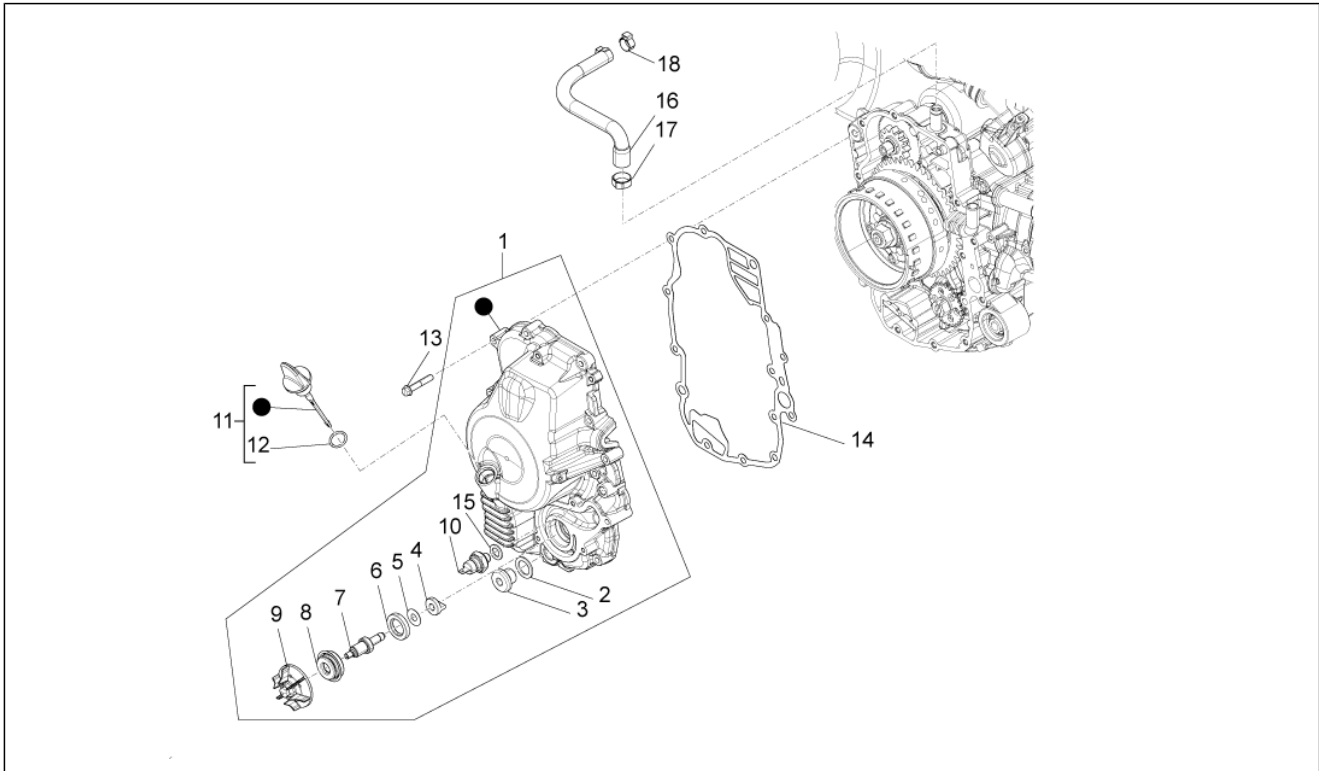

Group	Engine
Code	01.23
Description	Flywheel magneto cover - Oil filter
Service	1

Pos.	Code	Description	Qty	Variants
1	8787555	Flywheel cover cpl.	1	
2	287174	Copper gasket	1	
3	878622	Oil unload plug	1	
4	B014573	Drive coupling	1	
5	878766	Flat washer	1	
6	878750	Gasket ring	1	
7	B014574	Water pump shaft assy.	1	
8	82991R	Gasket ring	1	
9	B013969	Water pump impeller cpl.	1	
10	643090	Minimum oil pressure sensor	1	
11	880725	Oil plug assembly	1	
12	479986	O-ring	1	
13	414838	screw M6x35	13	
14	B014671	Flywheel housing cover gasket	1	
15	AP9150472	Washer 10,5x17x1,5	1	
16	B013014	Oil breather pipe	1	
17	CM001921	Hose clamp	1	
18	CM001902	Hose clamp	1