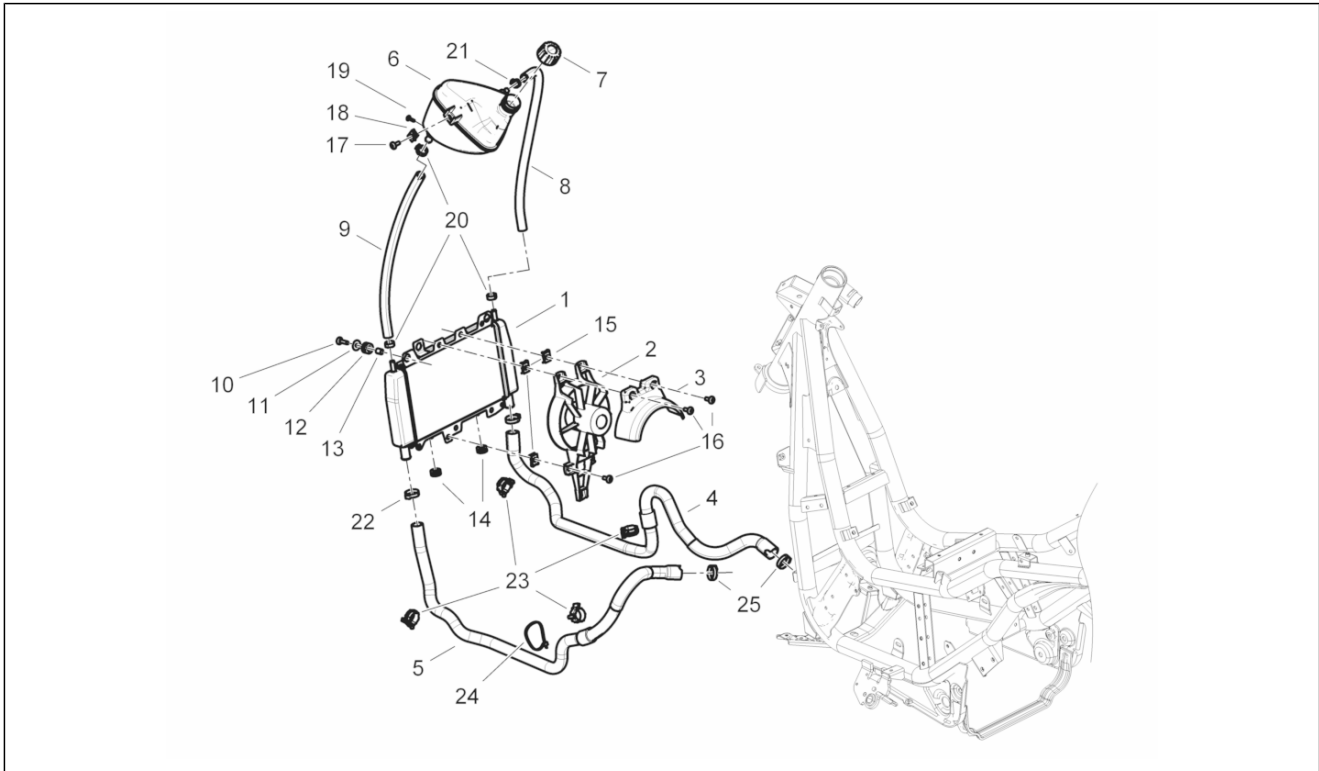

Group	Frame - Plastic parts - Coachwork
Code	02.55
Description	Cooling system
Service	1

Pos.	Code	Description	Qty	Variants
1	672995	Water cooler	1	
2	58170R	Electric fan	1	
3	672464	Fan shroud	1	
4	673127	Pump-radiator pipe fitting	1	
5	673126	Radiator-head pipe fitting link	1	
6	656807	Coolant tank	1	
7	623673	Expansion tank plug	1	
8	CM007017	Cooler-tank return pipe	1	
9	CM007018	Water rad.feed pipe	1	
10	CM179305	screw M6x25	1	
11	013092	Washer d6,2x20x1	1	
12	351782	Upper rubber	1	
13	273288	Spacer	1	
14	258904	Lower rubber	2	
15	254485	Spring plate M6	3	
16	CM179305	screw M6x25	3	
17	CM179301	Screw M6x16	1	
18	254485	Spring plate M6	1	
19	CM180701	Self tapping screw D4x16	1	
20	CM001902	Hose clamp	3	
21	CM001904	Hose clamp	1	
22	CM001915	Hose clamp	2	
23	CM006914	Non return spring	4	
24	CM001917	Hose clamp	1	
25	CM001922	Hose clamp	2