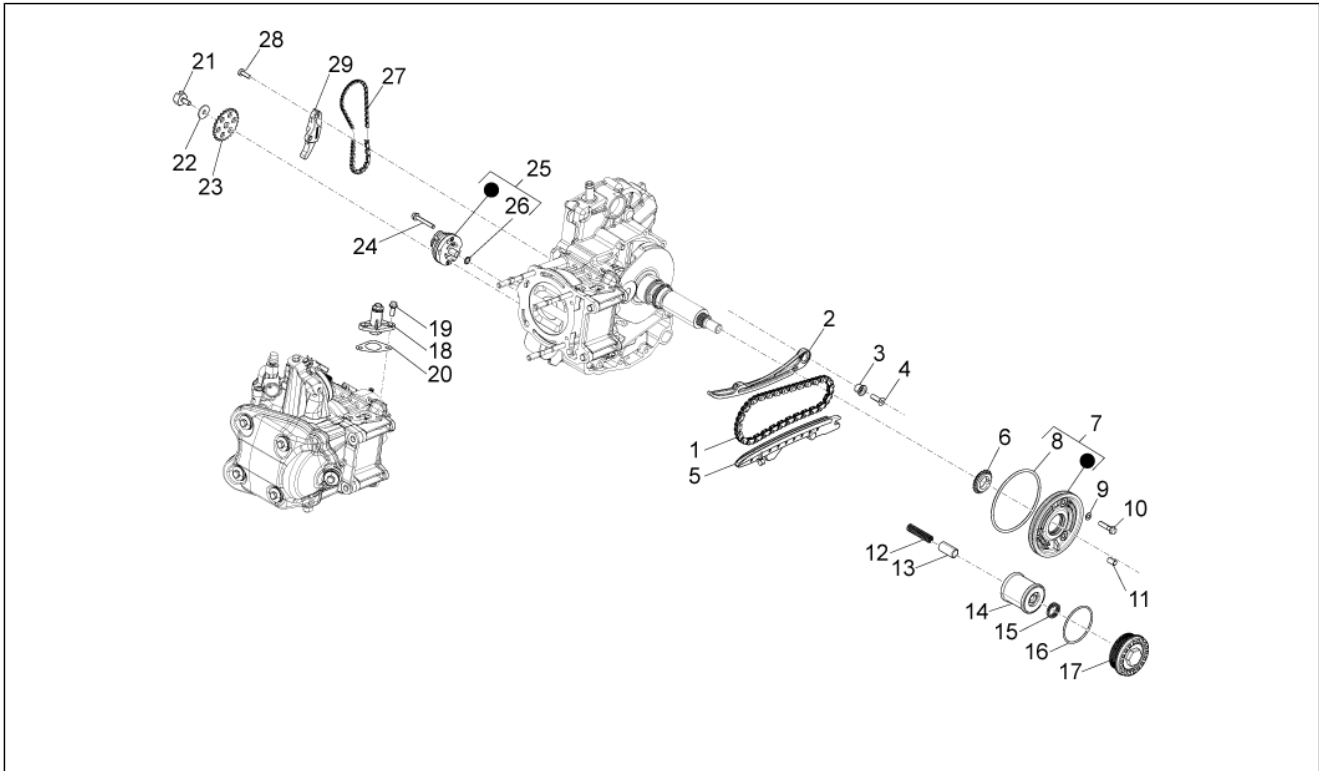

Group	Engine
Code	01.18
Description	Oil pump
Service	1

Pos.	Code	Description	Qty	Variants
1	82992R	Camshaft chain	1	
2	B015195	Chain tensioner rod	1	
3	825737	Spacer	1	
4	874037	Screw	1	
5	880645	Chain guide plate	1	
6	82782R	Timing chain pinion	1	
7	B0161755	Timing system cover cpl.	1	
8	B016176	Gasket	1	
9	879027	Plain washer	3	
10	414837	Screw w/ flange M6x25	3	
11	277916	Locating dowel	3	
12	485655	Spring	1	
13	829661	Oil pressure valve	1	
14	880887	Oil filter	1	
15	AP9150167	Spring	1	
16	AP9150355	O-ring D53,65x2,68	1	
17	851295	Oil filter cover	1	
18	289919	Chain tensioner	1	
19	434541	Screw w/ flange M6x16	2	
20	847928	Gasket	1	
21	878753	Special screw	1	
22	436695	Belleville spring $\varnothing 6,4 \times \varnothing 20 \times 2$	1	
23	B013970	Oil pump gear	1	
24	829593	Screw w/ flange M5x35	2	
25	880449	Oil pump assy.	1	
25	B015362	Oil pump assy.	1	
26	871301	Snap ring	1	
27	831333	Oil pump chain	1	