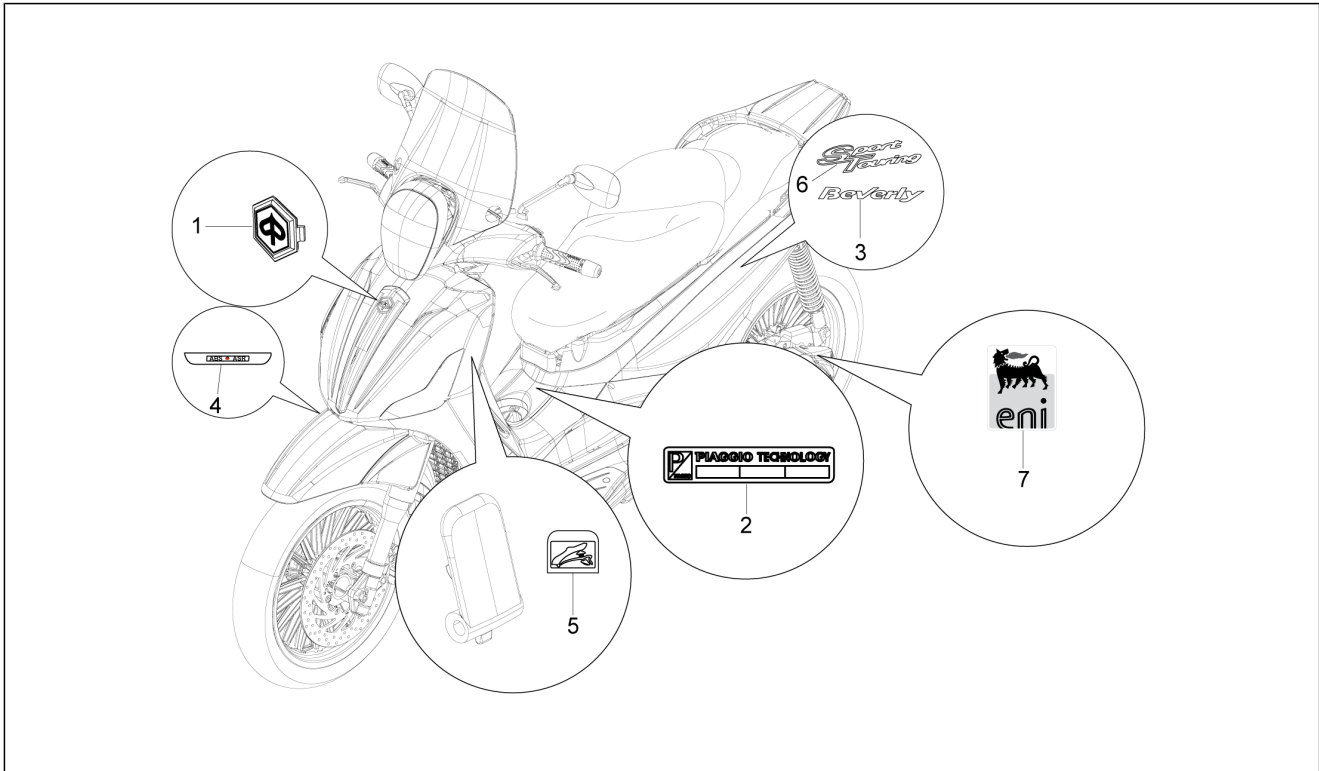

Group	Frame - Plastic parts - Coachwork
Code	02.38
Description	Plates - Emblems
Service	1

Pos.	Code	Description	Qty	Variants
1	624554	Piaggio shield	1	
2	672200	Name plate "Piaggio Technology"	1	
3	673951	"Beverly" plate	2	
4	675047	Plate set ABS-ASR	2	
5	576473	Saddle opening warning label	1	
6	674608	Targhetta "Sport Touring"	1	
7	895839	Targhetta "Eni"	2