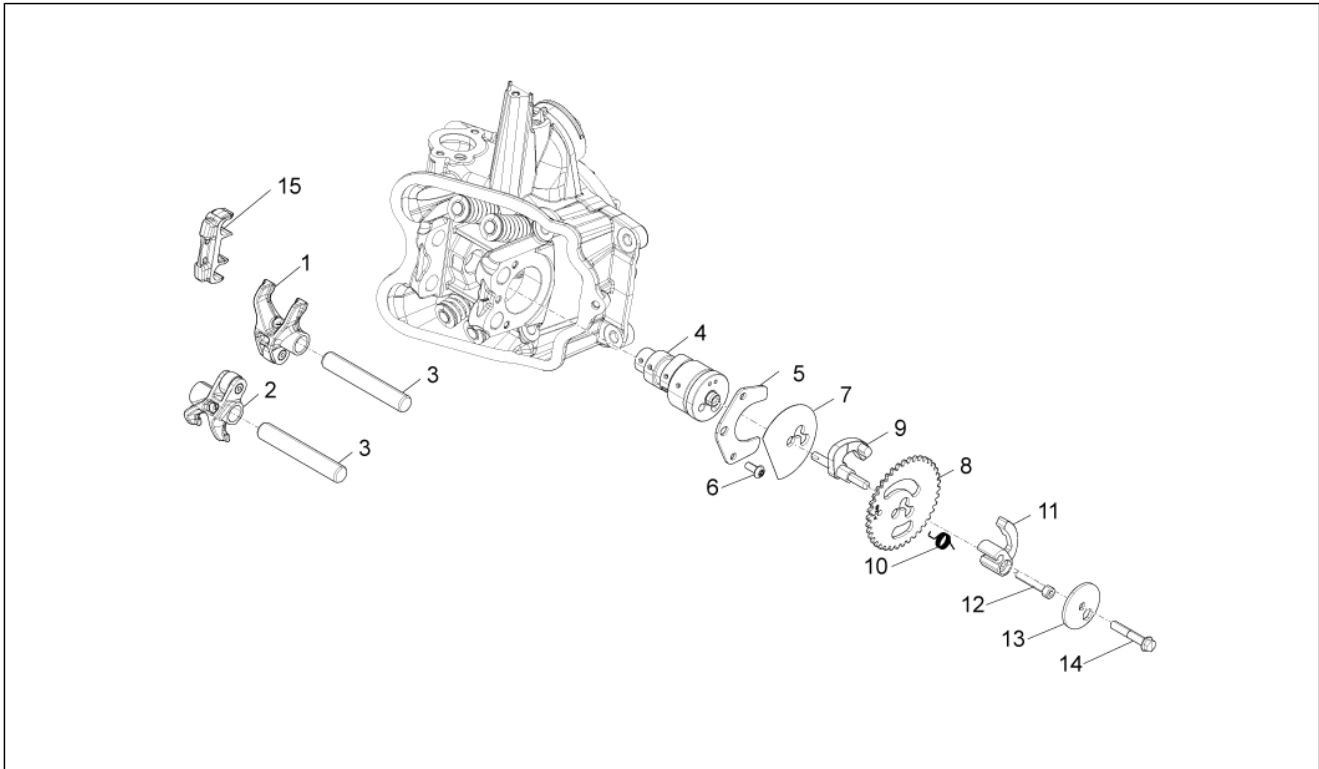

Group	Engine
Code	01.11
Description	Rocking levers support unit
Service	1

Pos.	Code	Description	Qty	Variants
1	880631	Rocker arm inlet	1	
2	880633	Rocker arm exhaust	1	
3	880715	Rocker arms axis	2	
4	B0151755	Camshaft	1	
5	880688	Camshaft plate	1	
6	B014598	Torx Screw M5x12	2	
7	880991	Washer	1	
8	B014970	Timing system gear	1	
9	B0149715	Decompression counterweight	1	
10	B014925	Molla decompressione	1	
11	880893	Decompressor counterweight	1	
12	018538	Hex socket screw M5x30	1	
13	B013841	Washer	1	
14	414838	screw M6x35	1	
15	B015423	Ritegno bilancieri	1