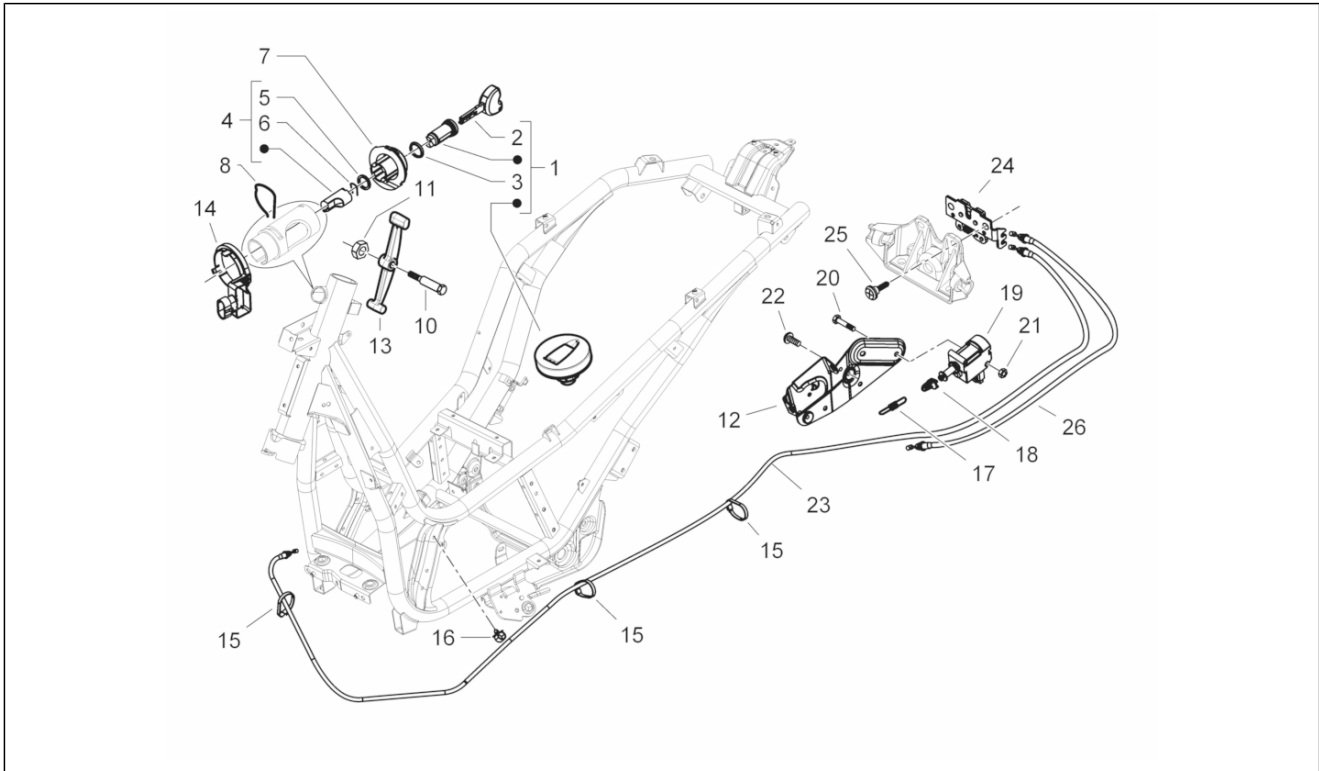

Group	Frame - Plastic parts - Coachwork
Code	02.46
Description	Locks
Service	1

Pos.	Code	Description	Qty	Variants
1	657220	Lock kit	1	
1	674507	Lock kit	1	
2	656264	Key blank	1	
3	298731	Gasket ring	1	
4	577816	Block	1	
5	298594	Flat washer	1	
6	298838	Cylinder retainer spring	1	
7	298581	Lock body	1	
8	253937	Spring	1	
10	299972	Special screw	1	
11	577620	Self locking nut	1	
12	657224	Transmission support bracket	1	
13	656855	Lock lever	1	
14	638534	Immobilizer antenna	1	
15	257134	Lock-strap L=277	3	
16	231590	Elastic spring	1	
17	623788	Saddle tightening spring actuator	1	
18	577128	Joint	1	
19	582990	Solenoid valve	1	
20	584121	Self tapping screw	2	
21	577620	Self locking nut	2	
22	CM179301	Screw M6x16	2	
23	CM012841	Saddle cable	1	
24	CM023701	Lock body	1	
25	CM179202	screw	2	
26	CM012842	Actuator-lever saddle transmission	1