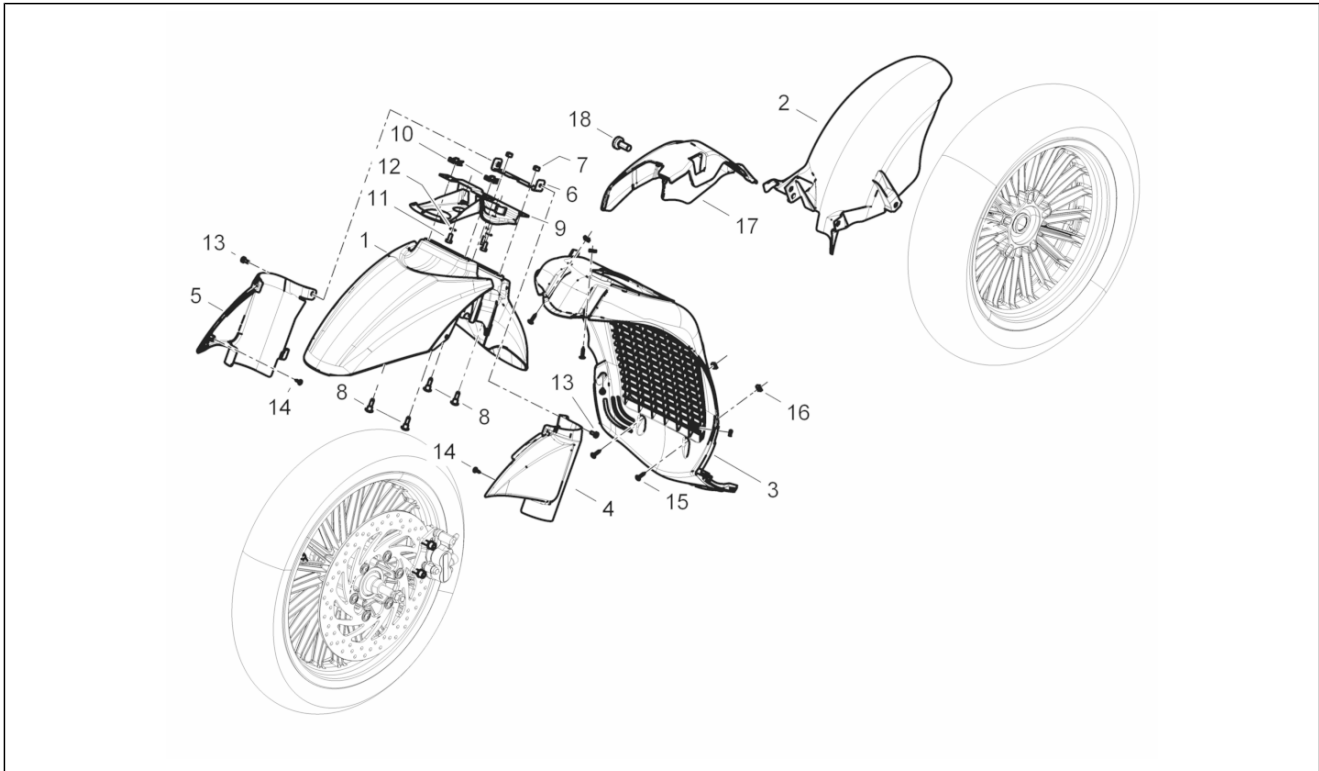

Group	Frame - Plastic parts - Coachwork
Code	02.33
Description	Wheel huosing - Mudguard
Service	1

Pos.	Code	Description	Qty	Variants
				Vehicle colour:Midnight Blue[222/A] Vehicle colour:White[544] Vehicle colour:BLACK[94] Vehicle colour:BLACK[94] Vehicle colour:Metallized Red[849/A] Vehicle colour:White[544] Vehicle colour:Grey[760/B] Vehicle colour:Midnight Blue[222/A]
6	598642	Sliders support bracket	1	
7	195482	Self locking nut M6	2	
8	575249	Screw with tang M6	4	
9	665995	Support clamp	1	
10	254485	Spring plate M6	2	
11	031086	Screw m6x12	3	
12	006966	Spring washer 6,4x11x0,5	3	
13	297498	Self tapping screw M3,5x13	2	
14	018623	Self-tapping screw	2	
15	CM178604	Self tapping screw	6	
16	CM017410	Spring plate	6	
17	673194	Copertura laterale parafrango post.	1	
17	673195	Copertura laterale parafrango post. ABS	1	
18	CM179301	Screw M6x16	1