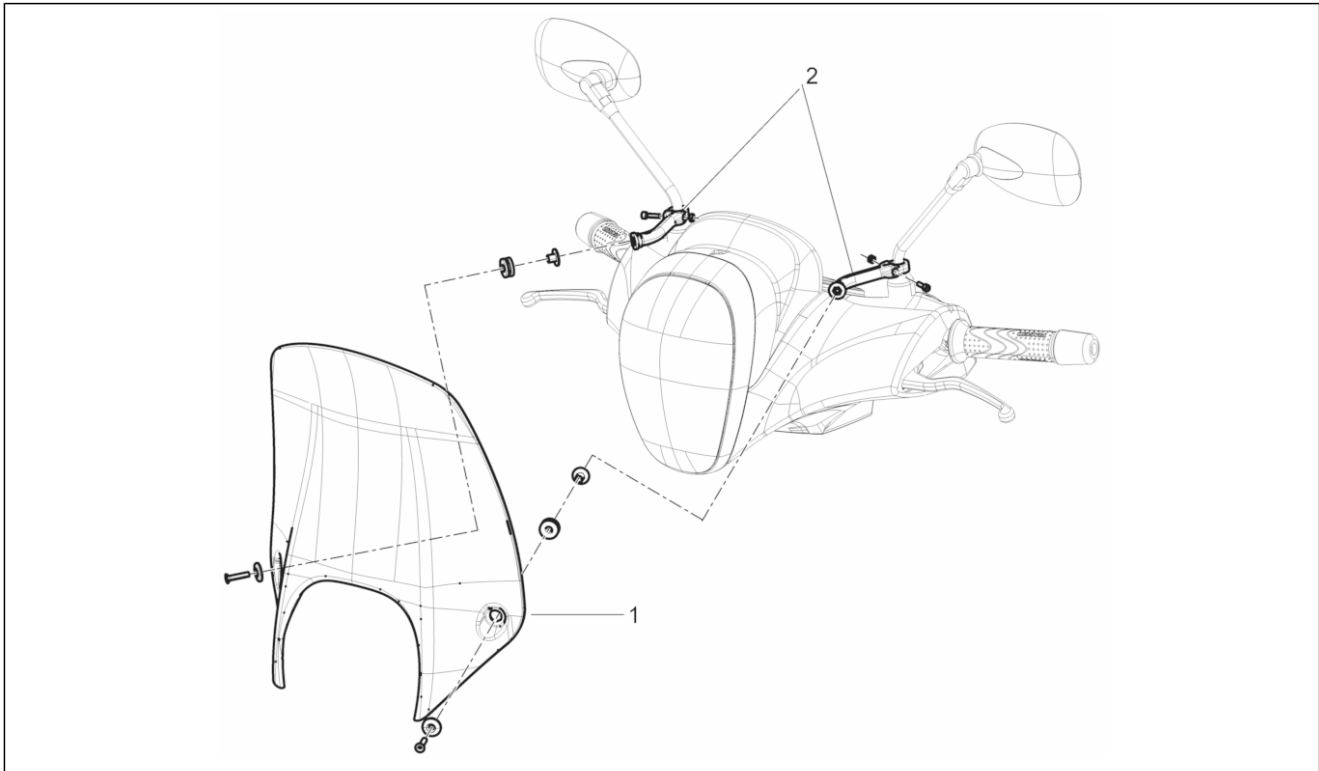

Group	Frame - Plastic parts - Coachwork
Code	02.27
Description	Windshield - Glass
Service	1

Pos.	Code	Description	Qty	Variants
1	673515	Windscreen	1	
2	673514	Kit fissaggio parabrezza	1