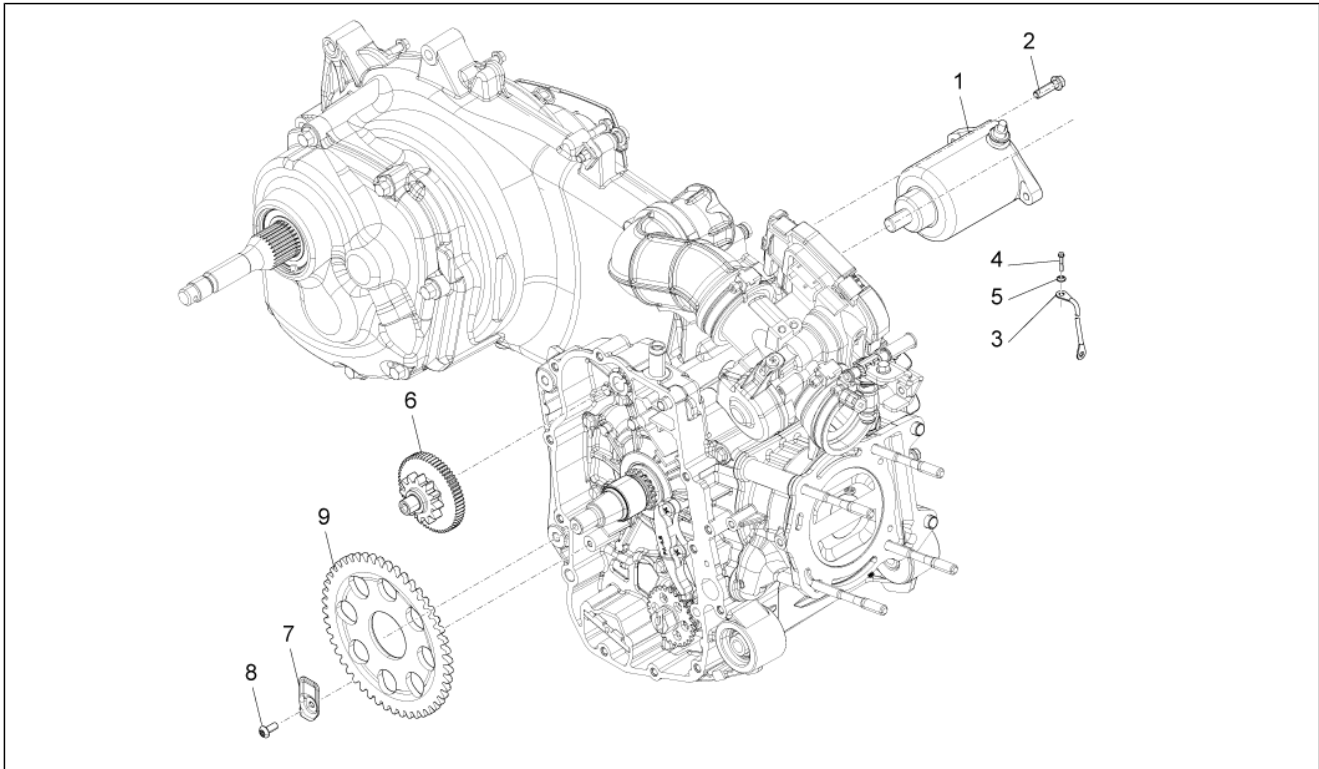

Group	Engine
Code	01.20
Description	Stater - Electric starter
Service	1

Pos.	Code	Description	Qty	Variants
1	58222R	Starter motor	1	
2	847645	Screw w/ flange	2	
3	642545	Starter cable	1	
4	484123	Screw w/ flange	1	
5	224664	Washer 5,2X15X1,5	1	
6	877886	Electric starter gear	1	
7	833011	Plate	1	
8	B014598	Torx Screw M5x12	1	
9	82737R	Starter motor gear	1