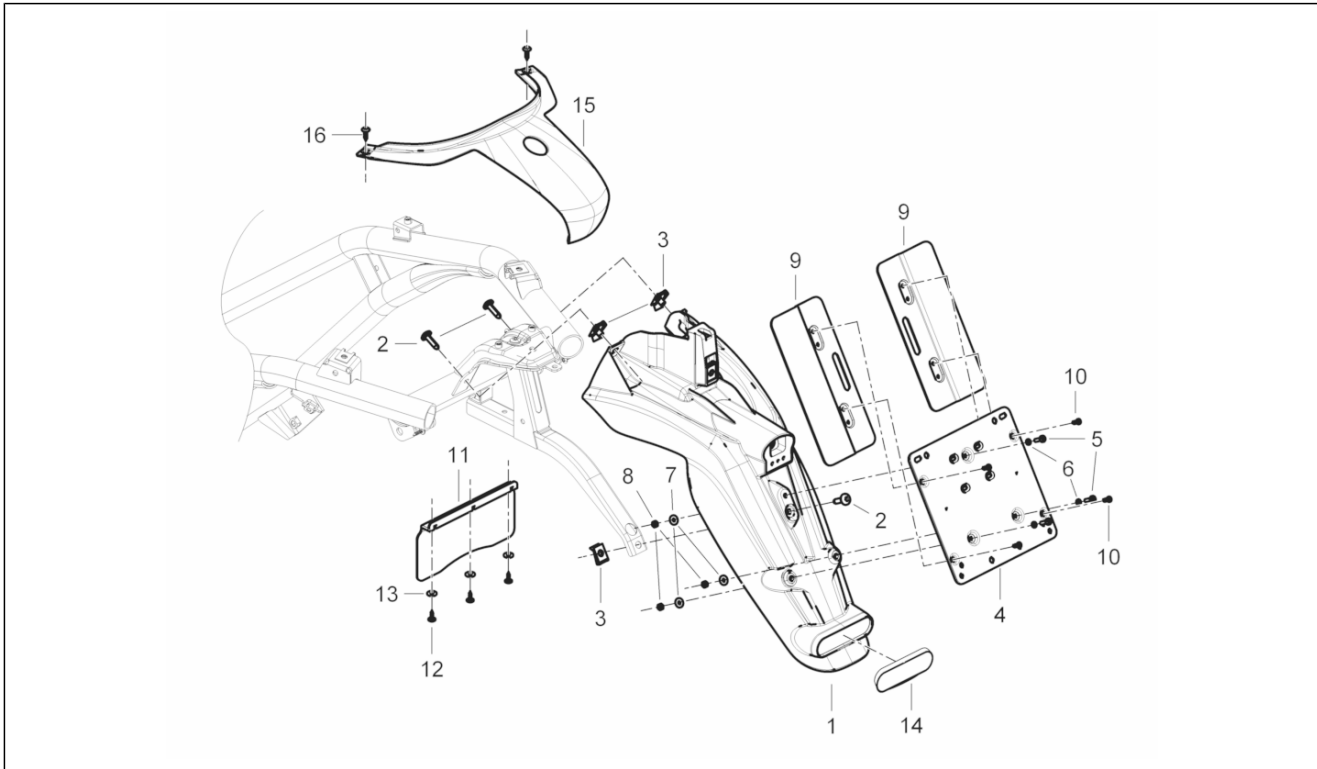

Group	Frame - Plastic parts - Coachwork
Code	02.37
Description	Rear cover - Splash guard
Service	1

Pos.	Code	Description	Qty	Variants
1	672618000C	Rear splash guard	1	Vehicle colour:Midnight Blue[222/A] Vehicle colour:Grey[760/B] Vehicle colour:Metallized Red[849/A] Vehicle colour:White[544] Vehicle colour:BLACK[94]
2	CM179302	Metric screw M6x22	3	
3	254485	Spring plate M6	3	
4	584884	Number plate holder	1	
5	018591	screw M4x14	3	
6	016404	Flat washer 4,2x7,6x0,9	3	
7	013763	Flat washer 4,2x12x1	3	
8	020104	Nut M4	3	
9	584877	Number-plate extension	2	
10	268596	Self tapping screw D4x13	4	
11	657217	Engine splash guard	1	
12	297498	Self tapping screw M3,5x13	3	
13	013763	Flat washer 4,2x12x1	3	
14	58233R	Rear retroreflector	1	
15	6568530090	Rear protection	1	Vehicle colour:BLACK[94]
15	65685300BR	Rear protection	1	Vehicle colour:White[544]
15	65685300DE	Rear protection	1	Vehicle colour:Midnight Blue[222/A]
15	65685300H4	Rear protection	1	Vehicle colour:Grey[760/B]
15	65685300RR	Rear protection	1	Vehicle colour:Metallized Red[849/A]
16	CM178601	Self tapping screw D4.2x16	2