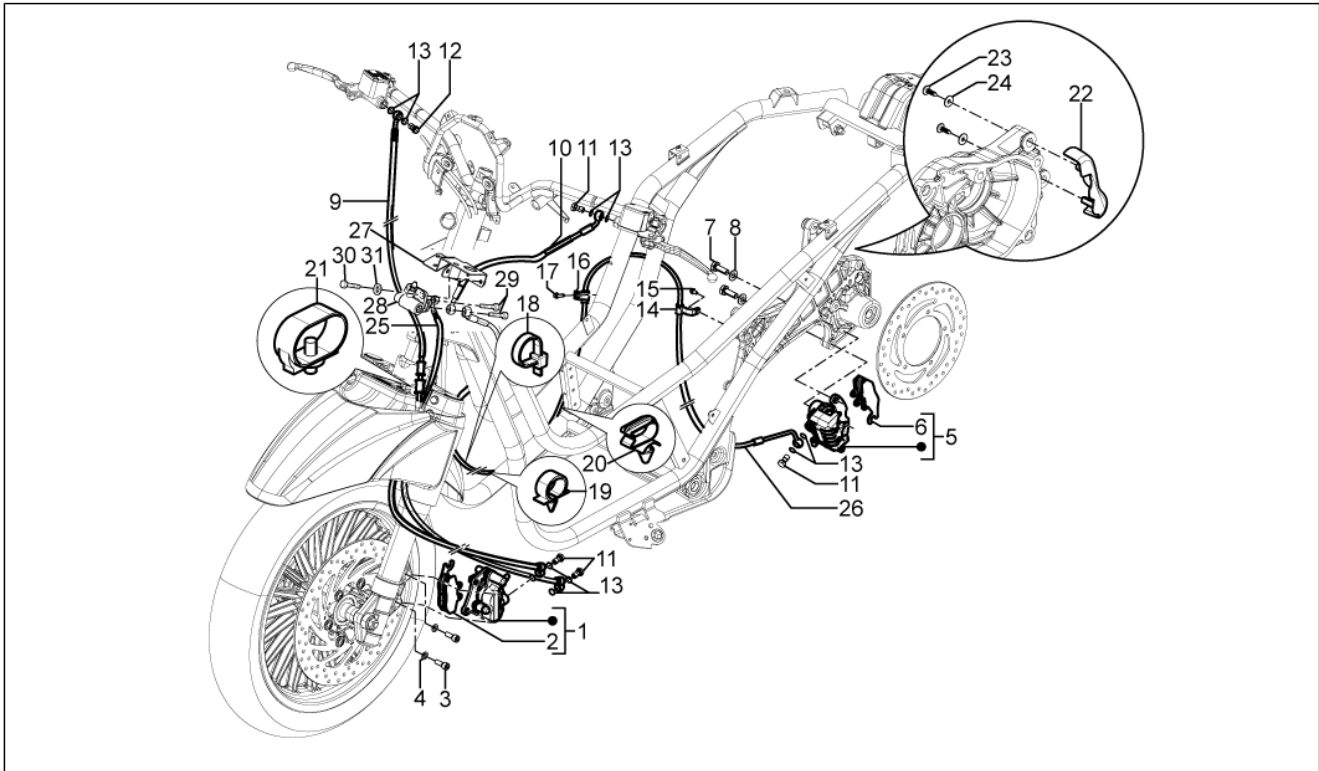

Group	Braking system - Transmissions
Code	05.01
Description	Brakes pipes - Calipers
Service	1

Pos.	Code	Description	Qty	Variants
1	CM085601	(Heng Tong) Left brake pin	1	
2	666935	(Heng Tong) Brake pads torque	1	
3	651297	Torx convex big end screw	2	
4	709047	Spring washer	2	
5	CM068312	(Heng Tong) Right brake pin	1	
6	665842	(Heng Tong) Brake pads torque	1	
7	665983	Hex screw	2	
8	709646	Washer	2	
9	666828	Front brake flexible piping	1	
10	666648	Brake pipe (master cil. L.H.-valve)	1	
11	265451	Oil pipe screw M10x18	3	
12	666294	Screw w/ flange	1	
13	127927	Gasket	8	
14	482290	Hose clamp	1	
15	969296	Screw w/ flange M6x10	1	
16	623743	Hose clamp	1	
17	434541	Screw w/ flange M6x16	1	
18	257134	Lock-strap L=277	1	
19	231590	Elastic spring	1	
20	217280	Hose clamp	1	
21	666047	Hose clamp	2	
22	672204	Pin connection cover	1	
23	CM178601	Self tapping screw D4.2x16	1	
24	013763	Flat washer 4,2x12x1	1	
25	666649	Tubazione flessibile valvola-pinza freno ant.	1	
26	666650	Tubazione freno (valvola-pinza post.)	1	
27	666940	Valve support clamp	1	
28	CM086101	Pressure adjusting valve	1