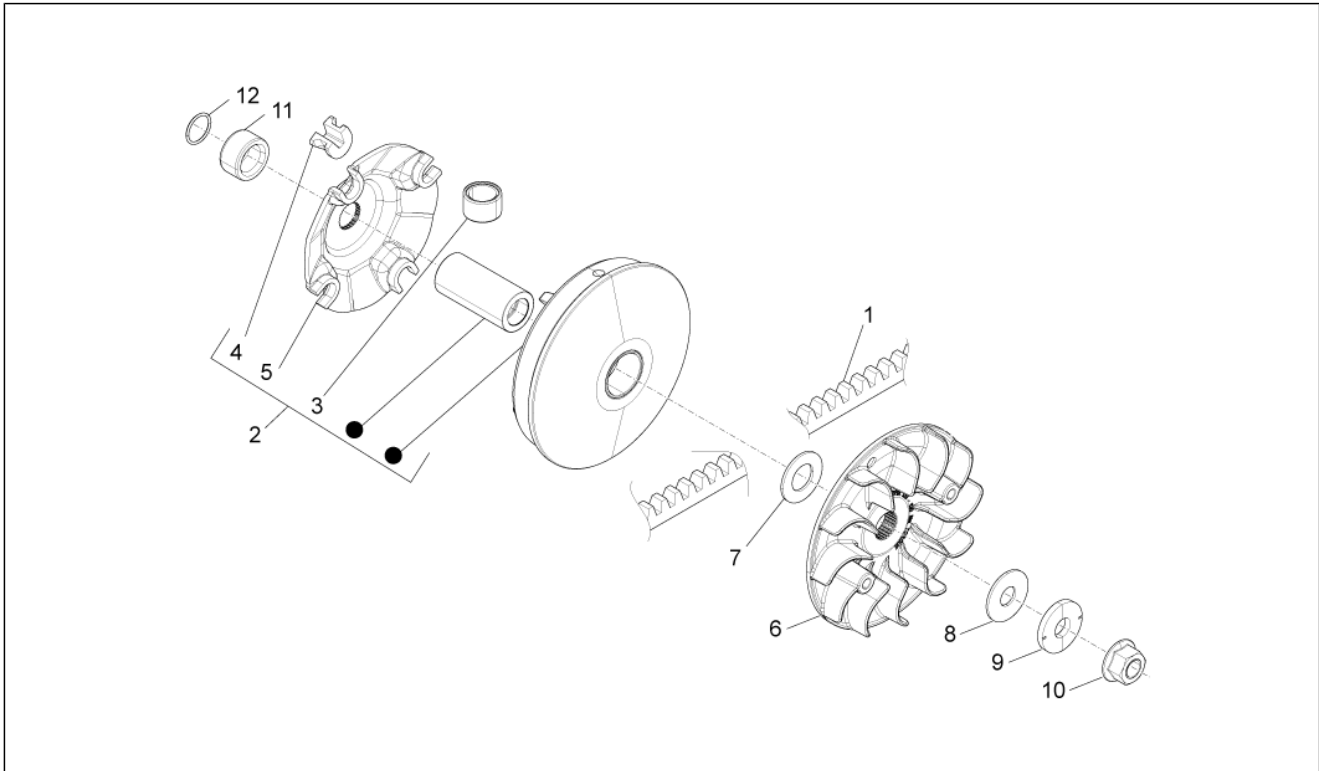

Group	Engine
Code	01.13
Description	Driving pulley
Service	1

Pos.	Code	Description	Qty	Variants
1	83025R	V-belt	1	
2	878142	Complete roller housing	1	
3	B014273	Not available	8	
4	B014584	Sliding block	4	
5	B014703	Roller contrast	1	
6	B013311	Fixed driving half pulley	1	
7	878810	Flat washer	1	
8	840655	Flat washer	1	
9	B015049	Belleville spring	1	
10	827116	Nut M14x1,5	1	
11	878948	Spacer	1	
12	878949	Gasket ring	1