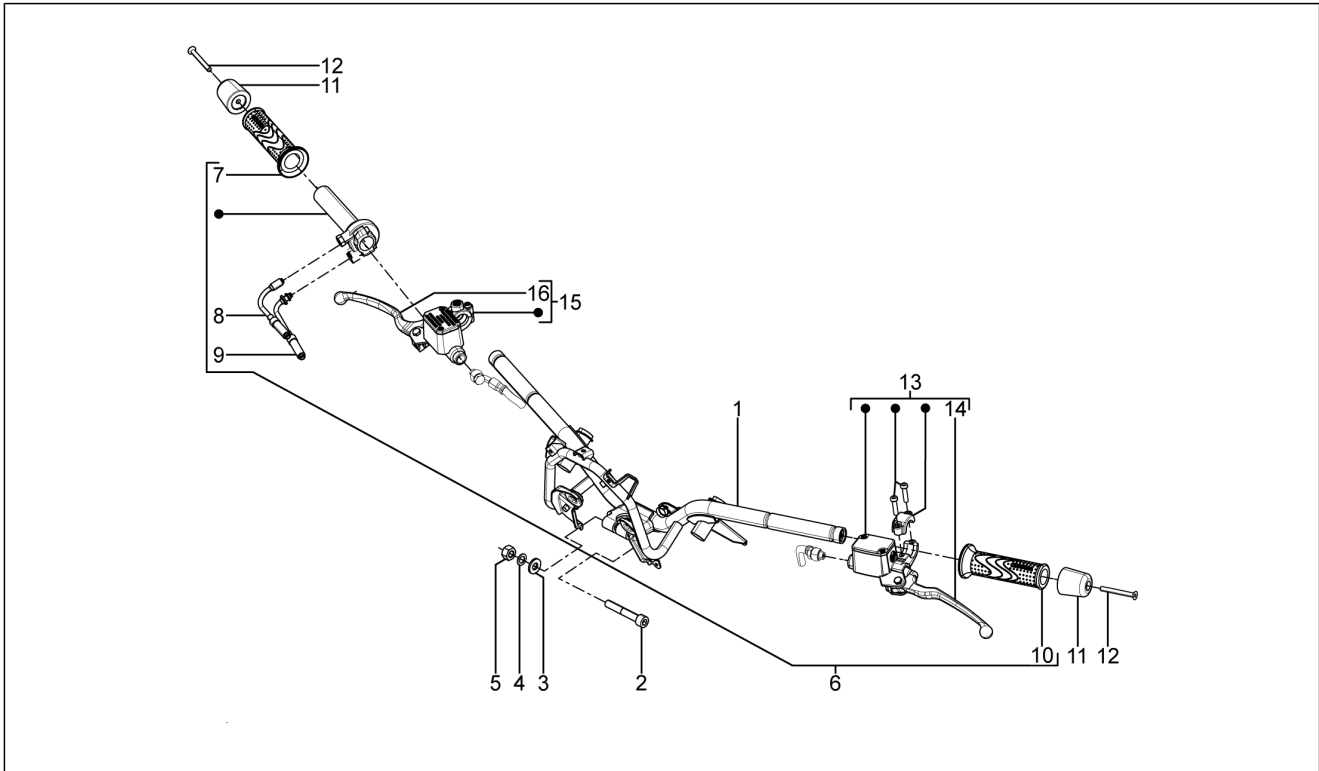

Group	Handlebars/Steering
Code	03.06
Description	Handlebars - Master cil.
Service	1

Pos.	Code	Description	Qty	Variants
1	6737075	Handlebar with U.P.	1	
2	655554	Hex socket screw M10x65	1	
3	178790	Flat washer 22x10,3x2,5	1	
4	012543	Flat elastic washer with internal tothing 17x10,3x2	1	
5	015330	Nut M10	1	
6	58609R	Throttle control sleeve assembly	1	
6	CM085702	Throttle control sleeve assembly	1	
7	CM084202	Grip, r.h.	1	
8	666643	Throttle opening transmission	1	
9	666644	Throttle closing transmission	1	
10	CM084201	Grip, l.h.	1	
11	673339	Terminal	2	
12	271434	screw M6x55	2	
13	CM086005	Left brake hydraulic pump	1	
13	CM086008	Left brake hydraulic pump ABS	1	
14	646829	Brake lever (Brembo)	1	
15	CM086003	Right hydraulic pump (Brembo)	1	
15	CM086007	Right hydraulic pump (Brembo) ABS	1	
16	646829	Brake lever (Brembo)	1