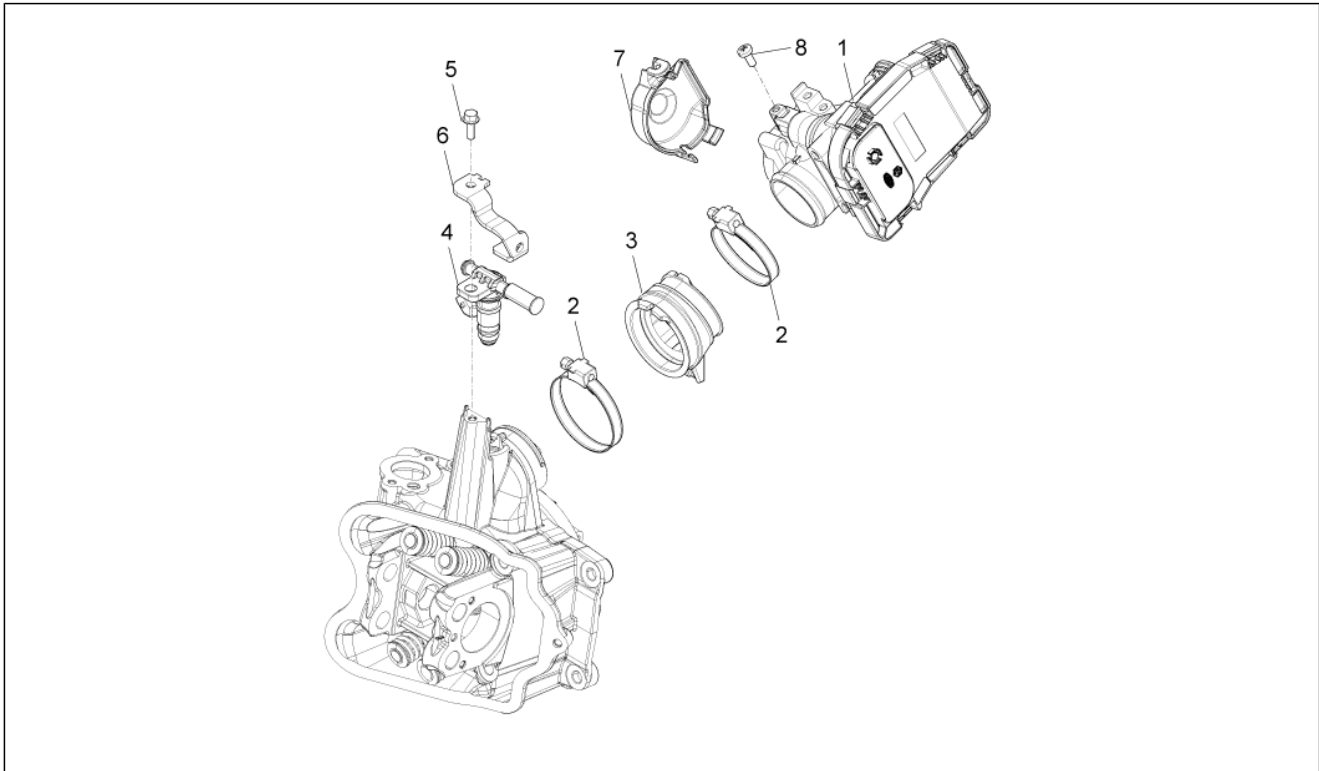

Group	Engine
Code	01.36
Description	Throttle body - Injector - Union pipe
Service	1

Pos.	Code	Description	Qty	Variants
1	CM085204	Throttle body with E.C.U.	1	
1	CM085206	Throttle body with E.C.U.	1	
2	880985	Fastening clamp	2	
3	880460	Manicotto testa/corpo farfallato	1	
4	8720235	Complete injector	1	
5	B013855	Screw w/ flange	1	
6	B015066	Plate	1	
7	B014403	Coperchietto protezione carrucola	1	
8	018623	Self-tapping screw	1	