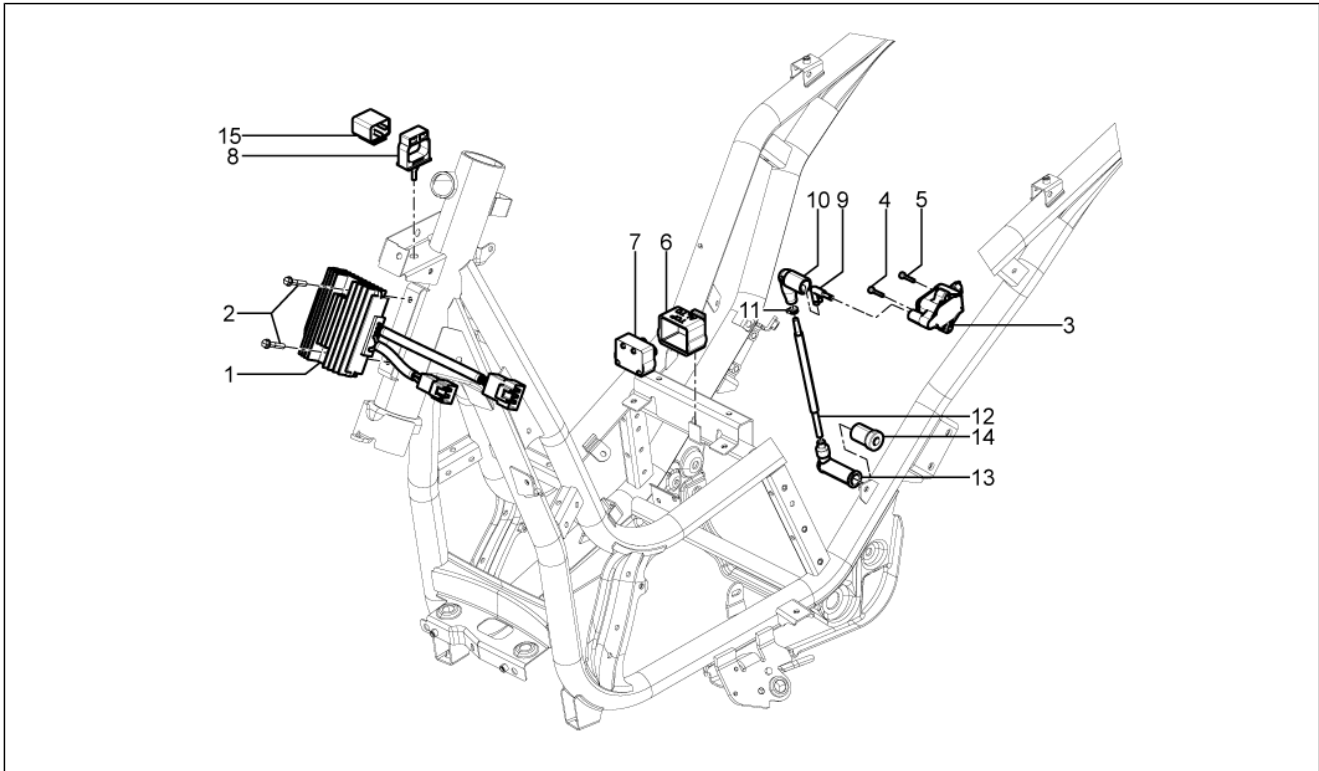

Group	Electrical system
Code	06.06
Description	Voltage Regulators - Electronic Control Units (ecu) - H.T. Coil
Service	1

Pos.	Code	Description	Qty	Variants
1	641711	Voltage regulator	1	
2	289731	Screw w/ flange M6x30	2	
3	641901	HT coil SX	1	
4	289731	Screw w/ flange M6x30	1	
5	857429	Screw w/ flange	1	
6	641915	Flexible support	1	
7	584509	Fall sensor	1	
8	291017	Flexible support	1	
9	643000	HV terminal	1	
10	641040	Insulating cap	1	
11	145298	Lock-strap L=180mm	1	
12	080341	HT wire	1	
13	2559835	Screened cap	1	
14	642621	Spark plug prot.collar	1	
15	638755	Turn indicator control	1