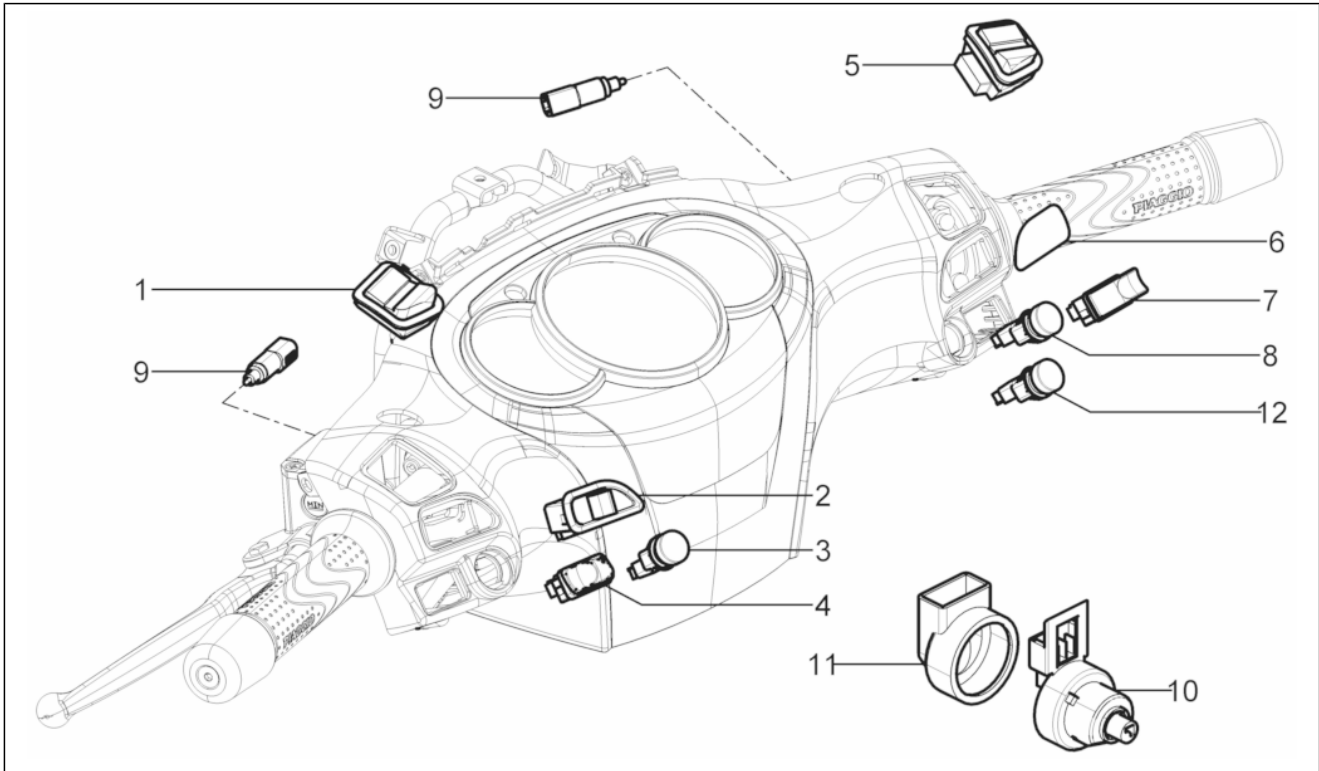

Group	Electrical system
Code	06.01
Description	Selectors - Switches - Buttons
Service	1

Pos.	Code	Description	Qty	Variants
1	641825	Headlight selector	1	
1	642967	Commutatore luci con sprazzo	1	
2	641447	Turn signal lamps switch	1	
3	582988	Saddle opening button	1	
4	641358	Horn button	1	
5	641824	Engine stop switch	1	
6	639964	Light switch seat cover	1	
7	638975	Start pushbutton	1	
8	58255R	Pulsante Mode	1	
8	641859	Pulsante Mode	1	
9	642032	stop Button	2	
10	582951	Key switch	1	
11	582041	Commutator cap	1	
12	643130	PULSANTE "ASR"	1