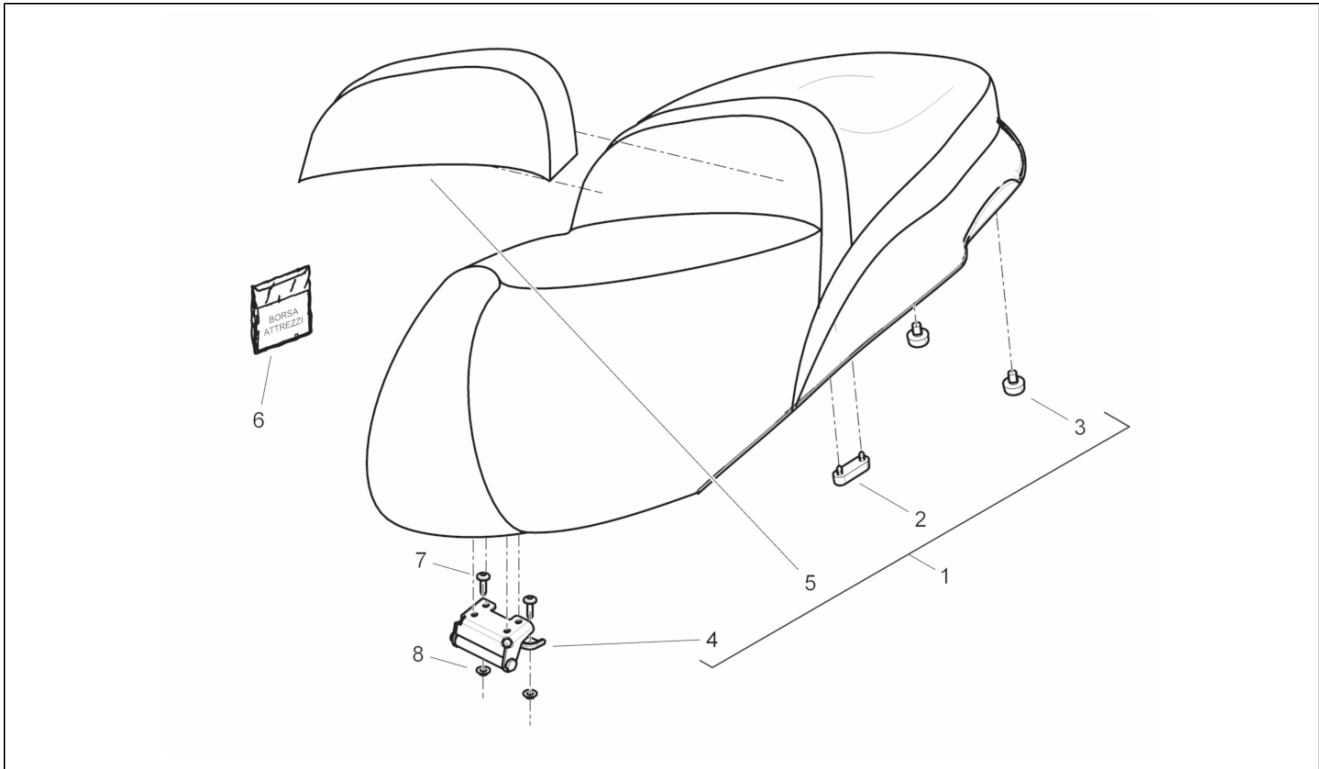

Group	Frame - Plastic parts - Coachwork
Code	02.39
Description	Saddle/seats - Tool roll
Service	1

Pos.	Code	Description	Qty	Variants
1	67323200C1	Saddle assembly	1	Vehicle colour:White[544] Vehicle colour:Midnight Blue[222/A] Vehicle colour:Metallized Red[849/A] Vehicle colour:Midnight Blue[222/A] Vehicle colour:White[544] Vehicle colour:Metallized Red[849/A]
1	67323200C3	Saddle assembly	1	Vehicle colour:BLACK[94] Vehicle colour:Grey[760/B] Vehicle colour:BLACK[94] Vehicle colour:Grey[760/B]
2	296456	Pad	2	
3	577492	Pad	2	
4	656847	Saddle hinge	1	
5	67404900C1	Saddle back	1	Vehicle colour:Metallized Red[849/A] Vehicle colour:Midnight Blue[222/A] Vehicle colour:White[544] Vehicle colour:Midnight Blue[222/A] Vehicle colour:White[544] Vehicle colour:Metallized Red[849/A]
5	67404900C3	Saddle back	1	Vehicle colour:Grey[760/B] Vehicle colour:BLACK[94] Vehicle colour:BLACK[94] Vehicle colour:Grey[760/B]
6	666281	Tool set, standard l/jack	1	
7	CM179302	Metric screw M6x22	2	
8	830056	Knurled bushing	2