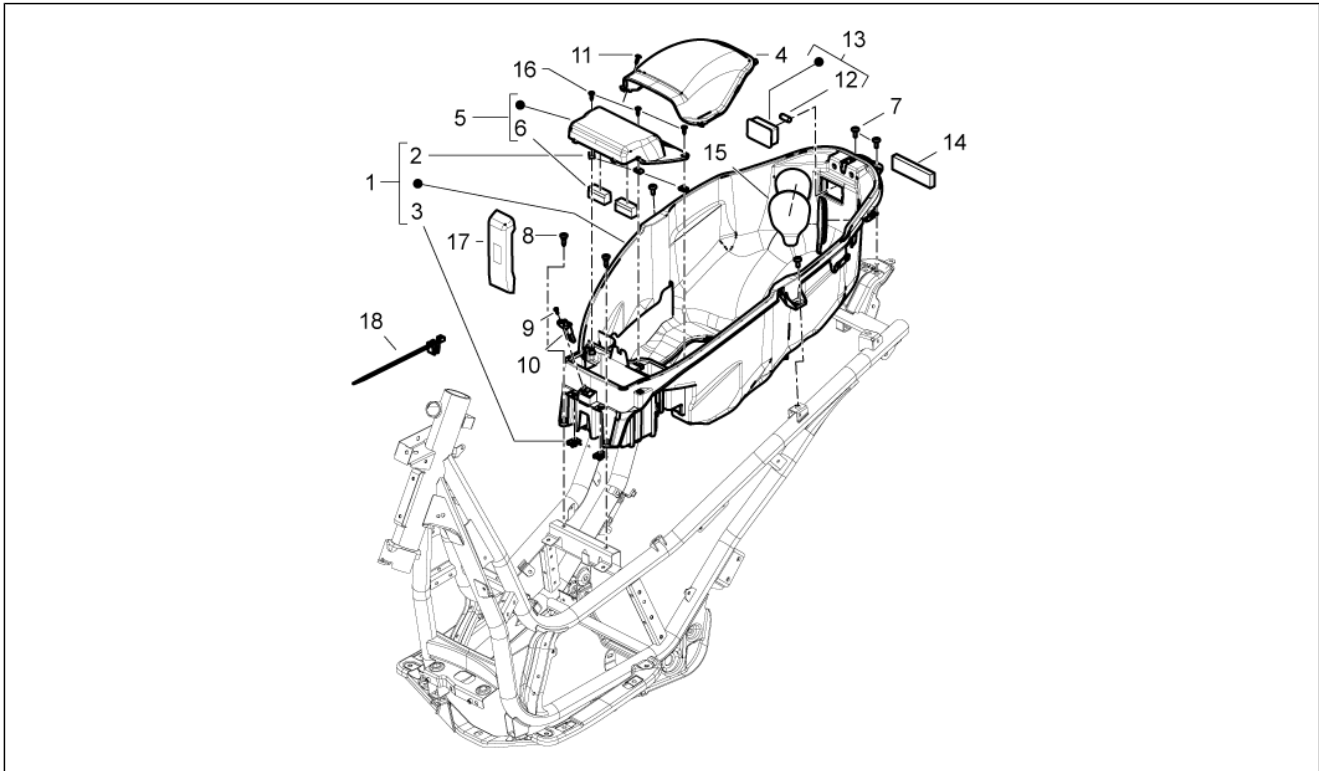

Group	Frame - Plastic parts - Coachwork
Code	02.34
Description	Helmet huosing - Undersaddle
Service	1

Pos.	Code	Description	Qty	Variants
1	672620	Helmet holder assembly	1	
2	CM017410	Spring plate	8	
3	254485	Spring plate M6	2	
4	672622	Sportello ispezione iniettori	1	
5	672637	Complete battery cover	1	
6	258737	Pad	2	
7	CM179301	Screw M6x16	4	
8	CM179201	Metric screw M6x22	2	
9	018536	Self-tap screw 3,5x13	1	
10	583752	Button	1	
11	CM178603	Self tapping screw D4.2x13	1	
12	071633	Torpedo shaped lamp 12V-5W	1	
13	293154	Ceiling bowl	1	
14	672240	Pad	1	
15	657135	Plastic plug	2	
16	CM178601	Self tapping screw D4.2x16	3	
17	672957	Tool kit box cover	1	
18	657229	Hose clamp	1