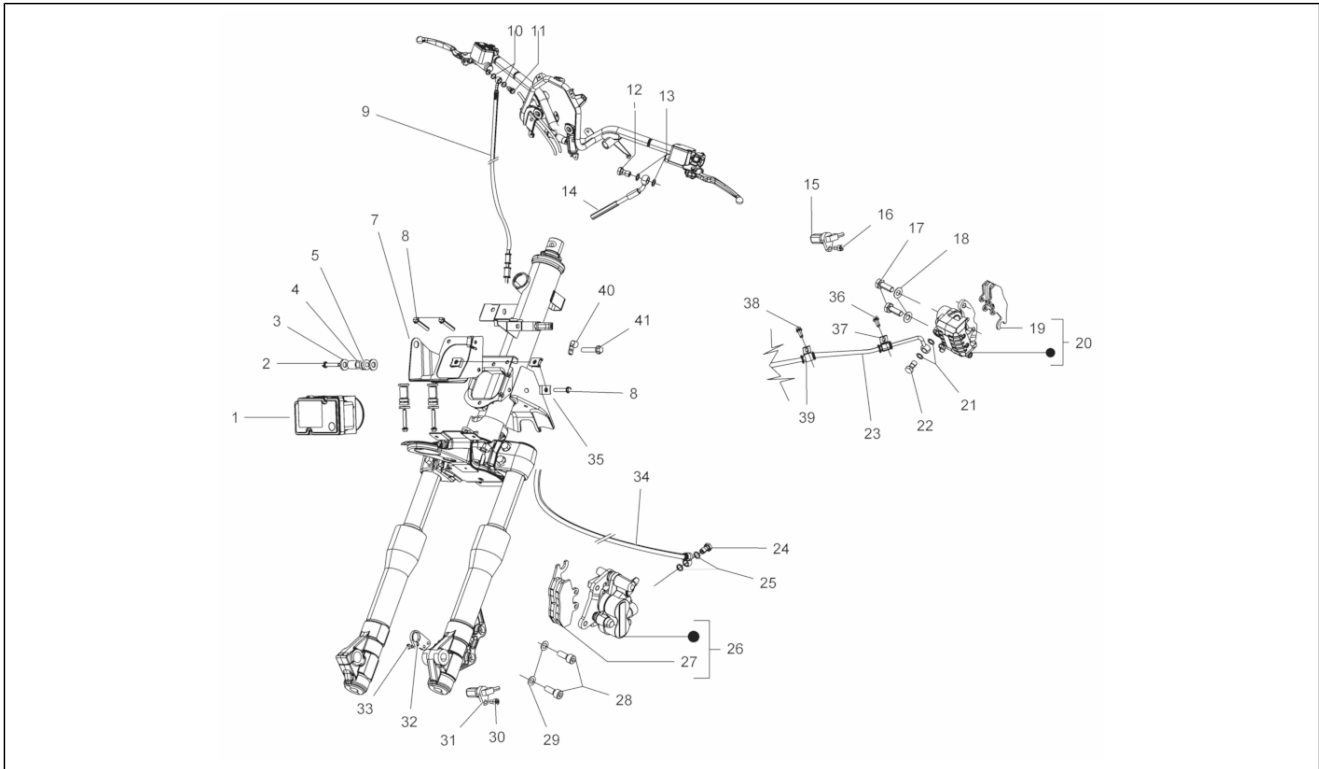

Group	Braking system - Transmissions
Code	05.02
Description	Tubazioni freno - Pinze freno (ABS)
Service	1

Pos.	Code	Description	Qty	Variants
29	709047	Spring washer	2	
30	315092	screw	1	
31	859792	Sensor ABS	1	
32	667034	Staffa supporto sensore ABS	1	
33	842908	screw M5x10	2	
34	667302	Tubazione freno Unità ABS - pinza freno anteriore	1	
35	254485	Spring plate M6	3	
36	969296	Screw w/ flange M6x10	1	
37	482290	Hose clamp	1	
38	434541	Screw w/ flange M6x16	1	
39	573918	Hose clamp	1	
40	598795	Hose clamp	1	
41	484123	Screw w/ flange	1