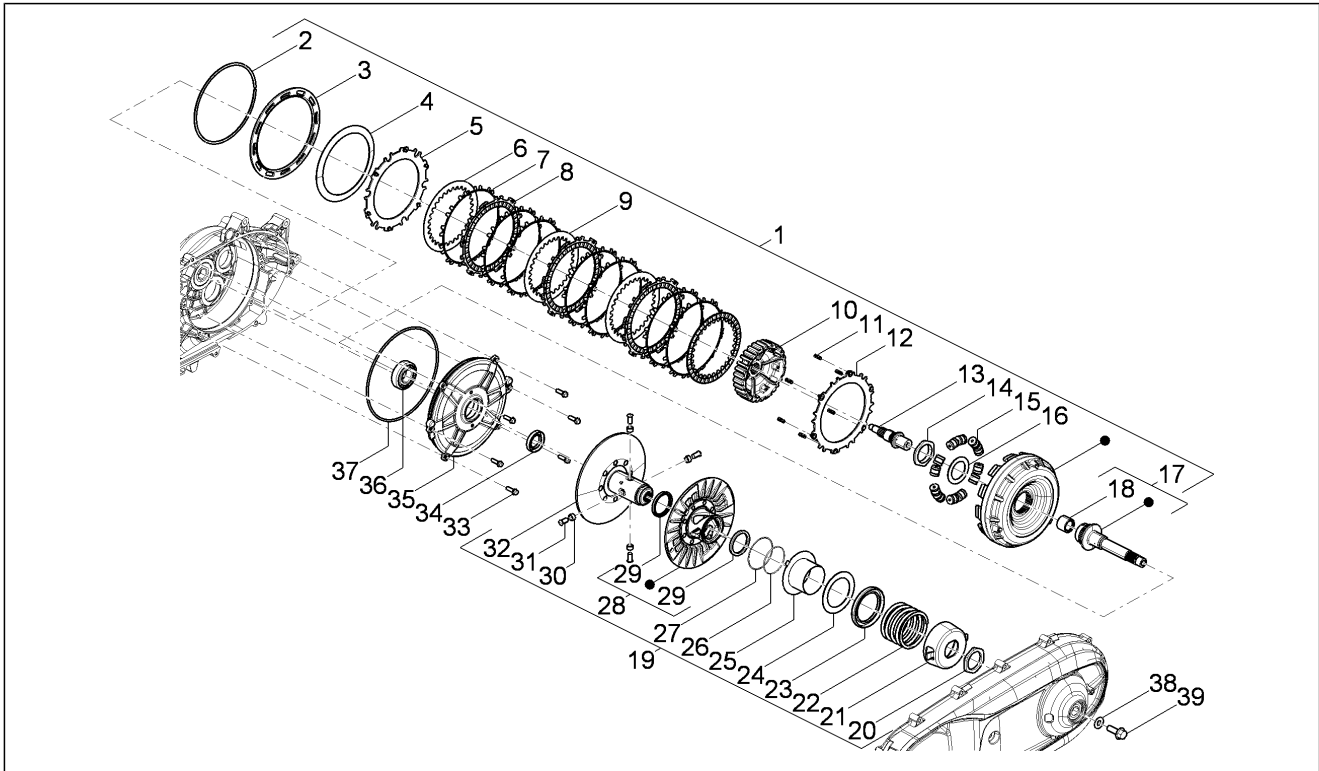

Group	Engine
Code	01.14
Description	Driven pulley
Service	1

Pos.	Code	Description	Qty	Variants
1	876969	Centrifugal clutch assembly	1	
2	876986	Snap ring	1	
3	876987	Anello contenimento dischi	1	
4	B014176	Belleville spring	1	
5	876982	Disco portamolle superiore	1	
6	876976	Disco condotto guarnito	2	
7	B014186	Snap ring	7	
8	B014181	Driving clutch disc	3	
9	876975	Driven clutch disc	2	
10	B013469	Clutch hub	1	
11	877001	Clutch spring	6	
12	877013	Disco portamolle inferiore	1	
13	878741	Drive shaft	1	
14	B014882	Ring nut	1	
15	876977	Not available	12	
16	878743	Flat washer	1	
17	878718	Driven pulley shaft	1	
18	878782	Needle bearing	1	
19	B015114	Clutch driven pulley assy.	1	
20	433232	Ring nut	1	
21	B015109	Spring seat	1	
22	B015119	Variator spring	1	
23	B015110	Spring seat	1	
24	B014599	Sliding washer	1	
25	B014906	Pulley side cap	1	
26	878162	Gasket	1	
27	B013688	Gasket	1	
28	879389	Adjustable pulley, half	1