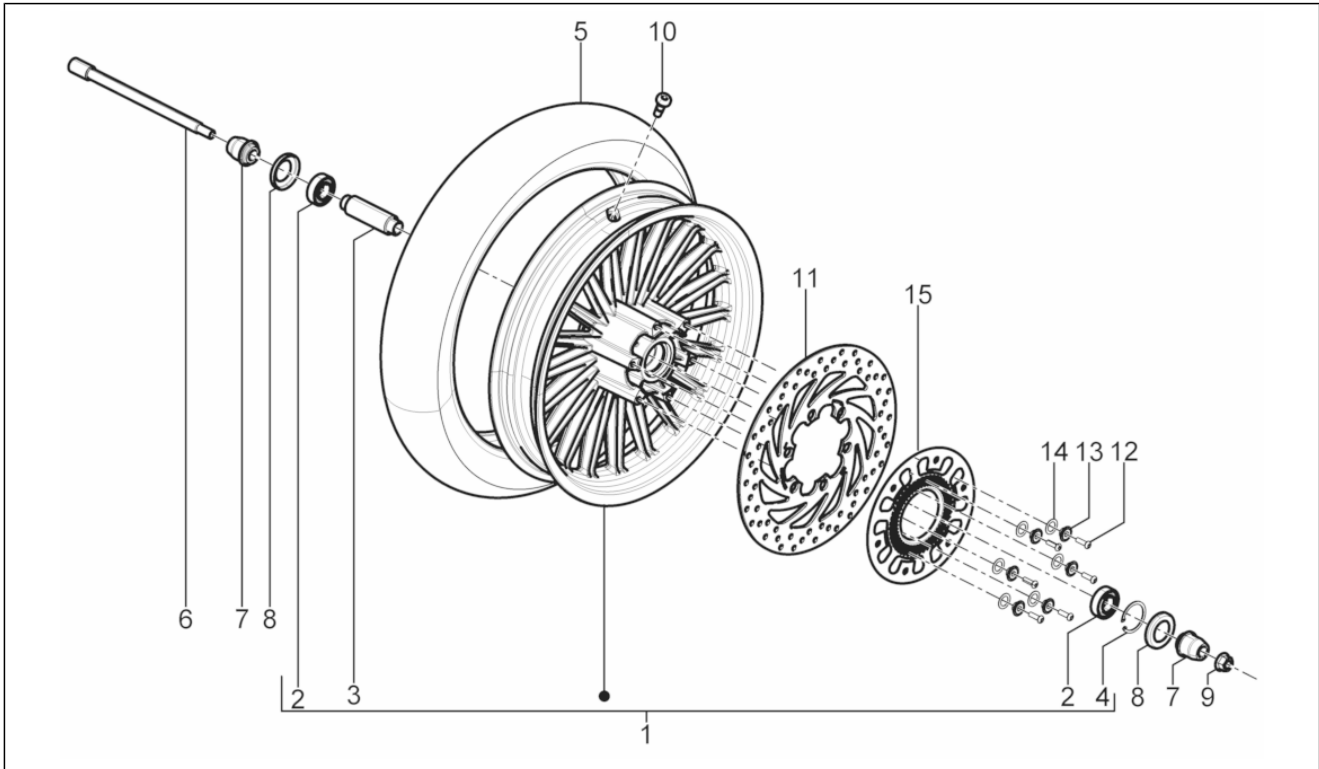

Group	Suspensions - Wheels
Code	04.11
Description	Front wheel
Service	1

Pos.	Code	Description	Qty	Variants
1	667277	Front wheel complete	1	
2	649565	Radial ball bearing	2	
3	665832	Internal spacer	1	
4	006642	Circlip	1	
5	650932	Tyre (Pirelli) 110/70-16"	1	
5	666327	Tyre (Michelin) 110/70-16"	1	
6	599102	Front wheel axle	1	
7	651269	External spacer	2	
8	649548	Cup	2	
9	271740	Nut M12	1	
10	597679	Tubeless valve	1	
11	58546R	Brake disc	1	
12	274370	Bolt	6	
13	651440	Bush	6	
14	AP8121641	Ring	6	
15	667040	Ruota fonica ABS anteriore	1