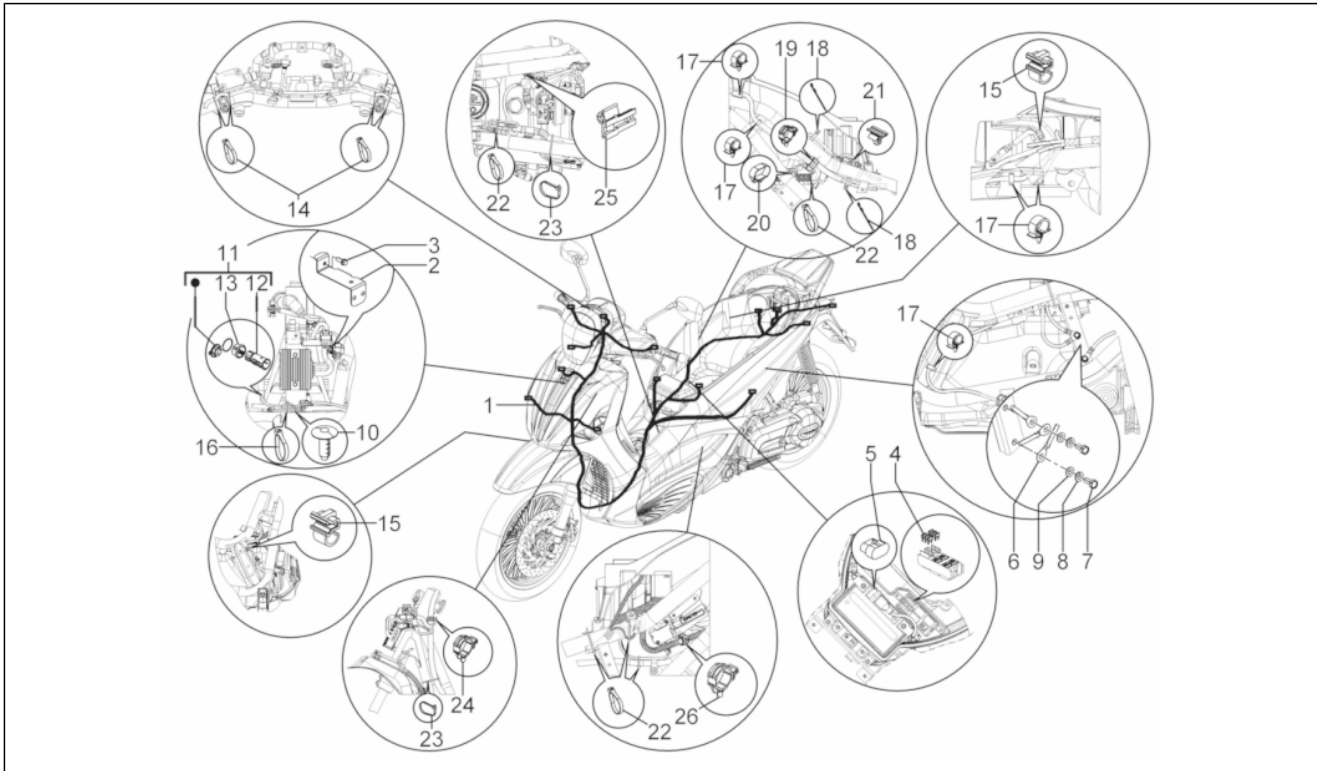

Group	Electrical system
Code	06.08
Description	Main cable harness
Service	1

Pos.	Code	Description	Qty	Variants
1	642450	Gruppo cavetti telaio ABS	1	
1	643010	Cable harness	1	
2	583525	Bracket	6	
3	434541	Screw w/ flange M6x16	1	
4	CM080904	Mini fuse 5A	1	
4	CM080906	Mini fuse 10A	2	
4	CM080907	Mini fuse 15A	2	
4	CM080910	Mini fuse 30A	1	
5	582928	Plug connect diagnos ECU	1	
6	643026	Mass cable	1	
7	641204	Tri/lobed hexagonal self-tapping screw	2	
8	016406	Spring washer 6,4x11,8x1	2	
9	003056	Flat washer 6,4x12x1	2	
10	581142	Ambient temperature sensor	1	
11	294770	LV socket 12V	1	
12	565560	-	1	
13	565559	Luminous ring	1	
14	145298	Lock-strap L=180mm	4	
15	CM013203	Sheet edge spring	2	
16	145298	Lock-strap L=180mm	1	
17	231590	Elastic spring	6	
18	641605	Lock-strap	3	
19	CM006907	Pipes/cables retainer spring L=16	1	
20	CM006902	Non return spring	1	
21	639560	Spring for connector	1	
22	145298	Lock-strap L=180mm	5	
23	257134	Lock-strap L=277	11	
24	CM006903	Pipes/cables retainer spring	1