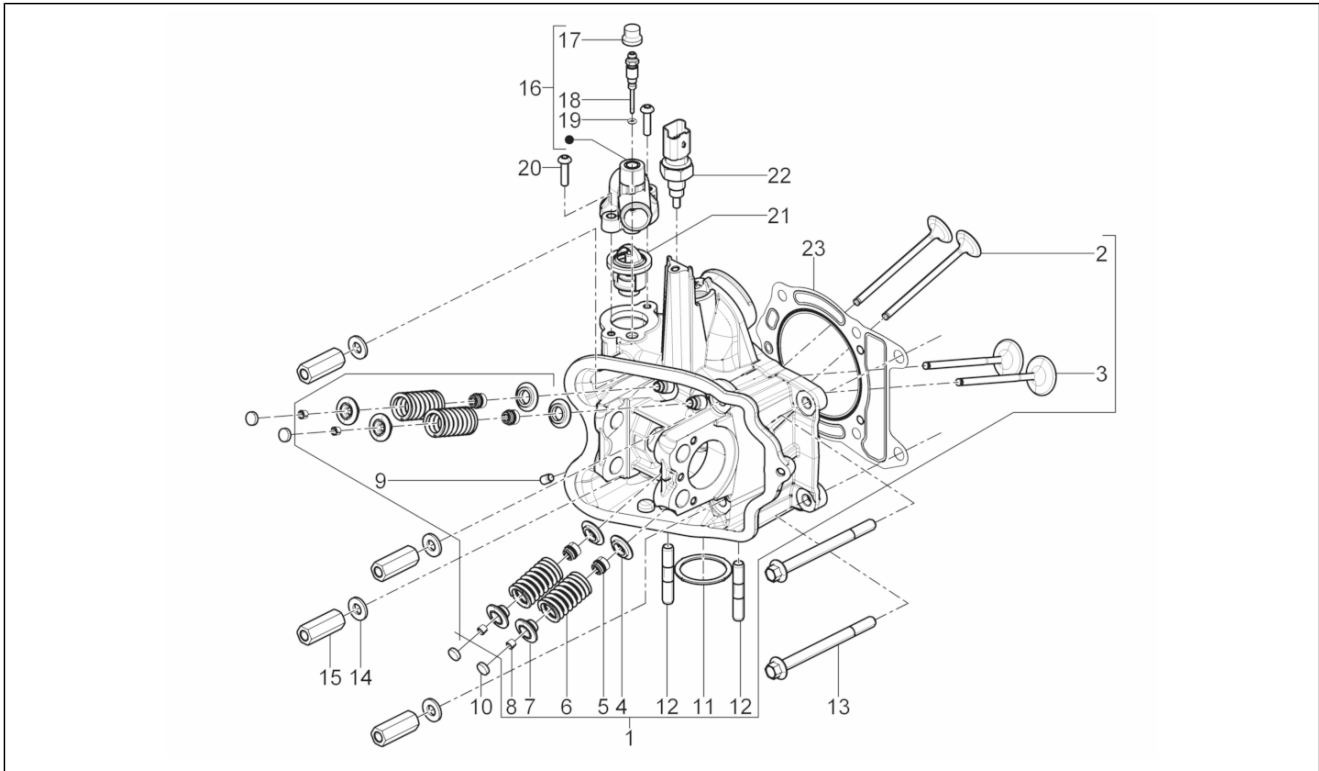

Group	Engine
Code	01.10
Description	Head unit - Valve
Service	1

Pos.	Code	Description	Qty	Variants
10	CM163220	Pasticca calibrata 3,35 mm	1	
10	CM163221	Pasticca calibrata 3,40 mm	1	
11	879662	Exhaust pipe gasket	1	
12	827018	Exhaust pipe stud bolt M8X3X46	2	
12	B017636	Exhaust pipe stud bolt	2	
13	845753	Hex socket screw M5x20	2	
14	B014079	Flat washer	4	
15	B013371	Dado esagonale alto	4	
16	B013477	Thermostat cover	1	
17	063435	Bleed valve cap	1	
18	845605	Bleed screw	1	
19	297027	Gasket	1	
20	B013593	Screw w/ flange	2	
21	82831R	Thermostat	1	
22	640485	Temperature gauge	1	
23	B015183	Guarnizione cilindro/testa	1