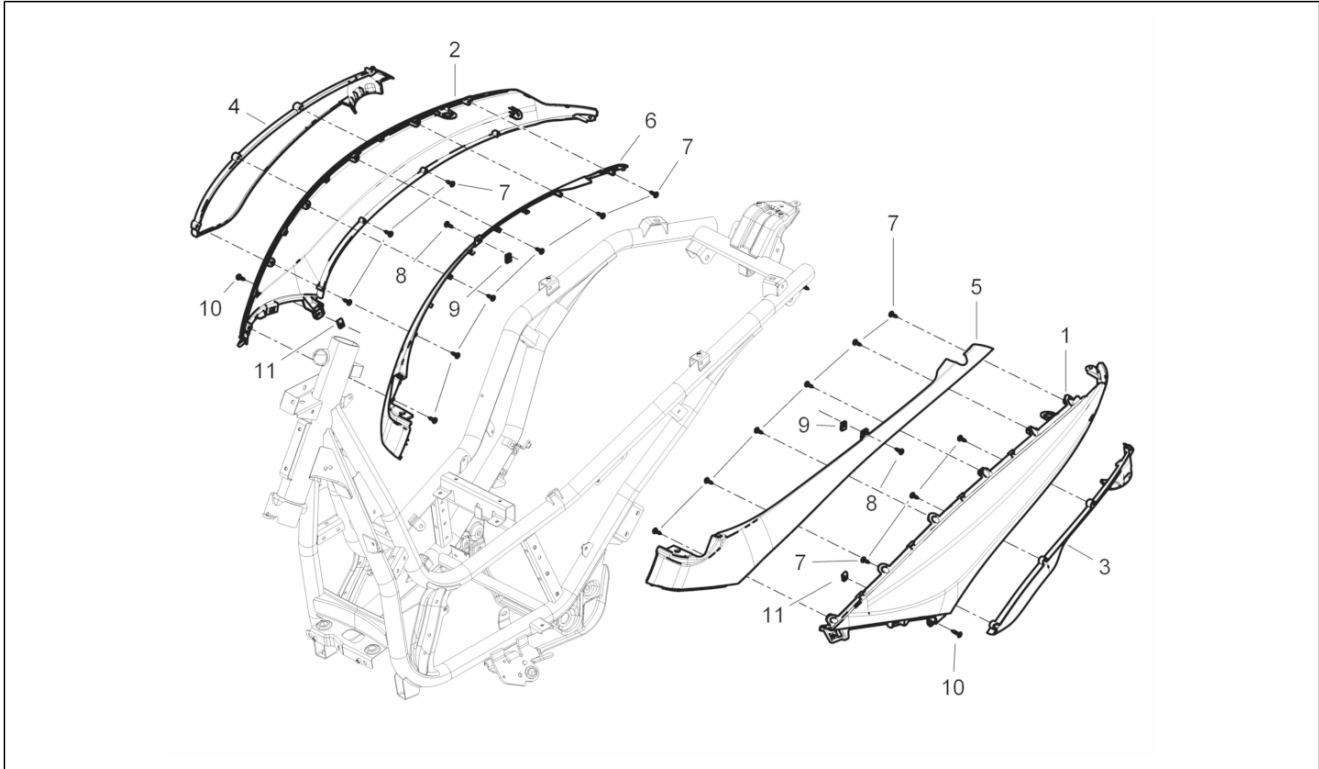

Group	Frame - Plastic parts - Coachwork
Code	02.32
Description	Side cover - Spoiler
Service	1

Pos.	Code	Description	Qty	Variants
11	CM017410	Spring plate	2