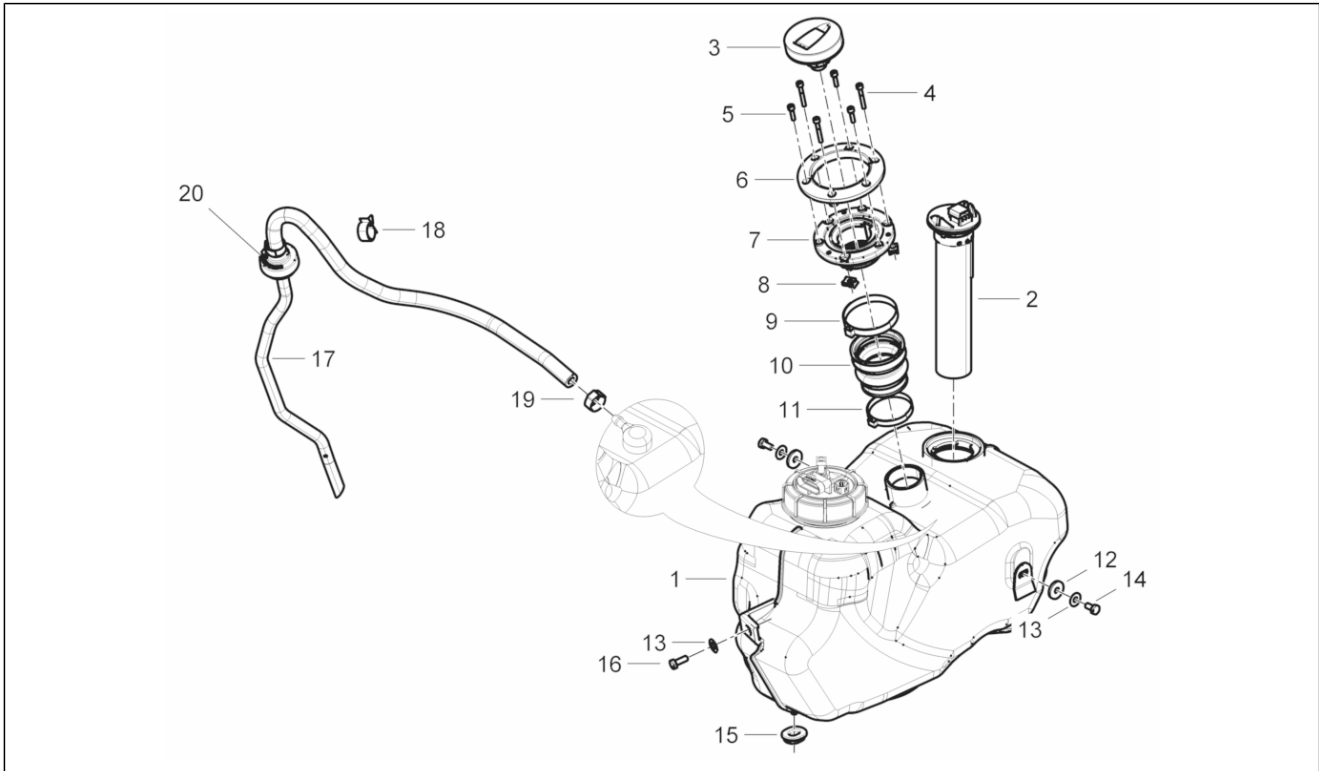

Group	Frame - Plastic parts - Coachwork
Code	02.47
Description	Fuel tank
Service	1

Pos.	Code	Description	Qty	Variants
1	672953	Fuel tank	1	
1	674875	Fuel tank	1	
2	CM025706	Indicator fuel level	1	
2	CM025718	Indicator fuel level	1	
3	657220	Lock kit	1	
3	674507	Lock kit	1	
4	655539	Hex socket screw M4x30	3	
5	959559	Hex socket screw M4x16	3	
6	657233	Ring nut fuel filler cap	1	
7	959465	Fuel tank filler cap	1	
8	959263	Scheibe	3	
9	CM001920	Hose clamp	1	
10	673778	Hose	1	
10	959230	Hose	1	
11	CM001919	Hose clamp	1	
12	268304	Flat washer 6,5x21	2	
13	078307	Washer	3	
14	031086	Screw m6x12	2	
15	463195	Elastic drift	1	
16	031088	screw M6x16	1	
17	674876	Complete breather pipe	1	
18	231590	Elastic spring	1	
19	CM001914	Hose clamp	1	
20	CM179001	Safety valve	1	
20	CM179007	Volet	1