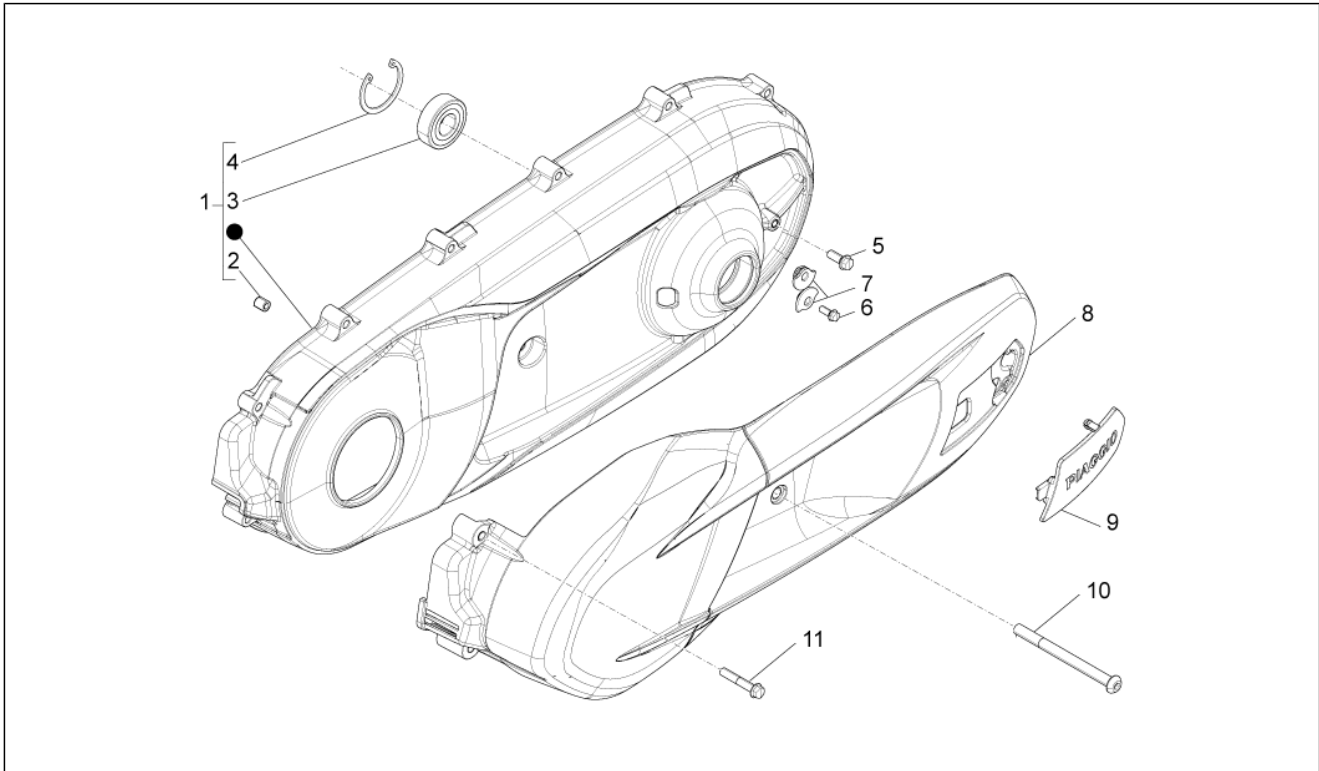

Group	Engine
Code	01.15
Description	Crankcase cover - Crankcase cooling
Service	1

Pos.	Code	Description	Qty	Variants
1	B0139985	Complete transmission cover	1	
1	B0159005	Complete transmission cover	1	
2	277916	Locating dowel	2	
3	840277	Radial bearing	1	
4	825667	Circlip	1	
5	289731	Screw w/ flange M6x30	11	
6	434541	Screw w/ flange M6x16	1	
7	871458	Mounting drift	3	
8	B014520	Cover engine assy, insulator	1	
9	B014085	Coperchio con logo	1	
10	B014475	Hex socket screw	1	
11	414838	screw M6x35	2