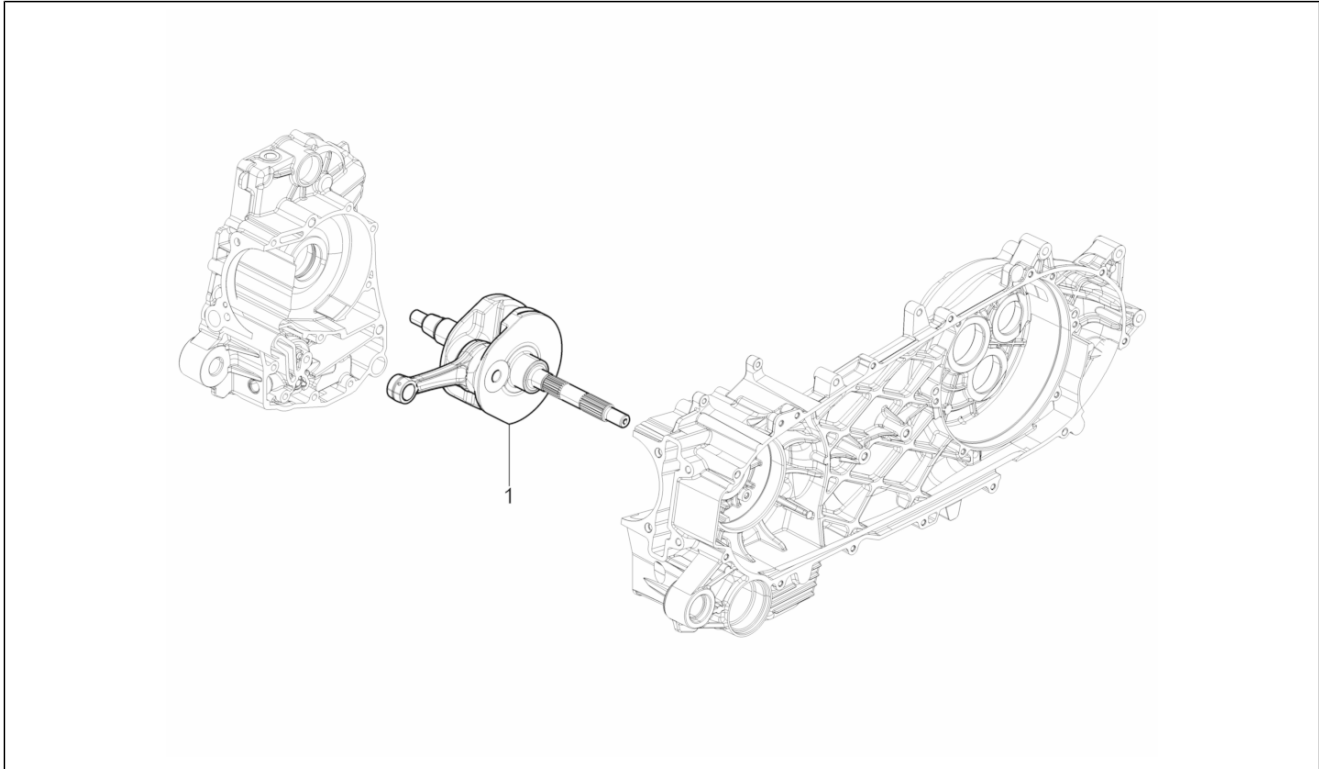

Group	Engine
Code	01.06
Description	Crankshaft
Service	1

Pos.	Code	Description	Qty	Variants
1	B0152110001	Crankshaft cpl.,cat.1	1	
1	B0152110002	Crankshaft cpl.,cat.2	1