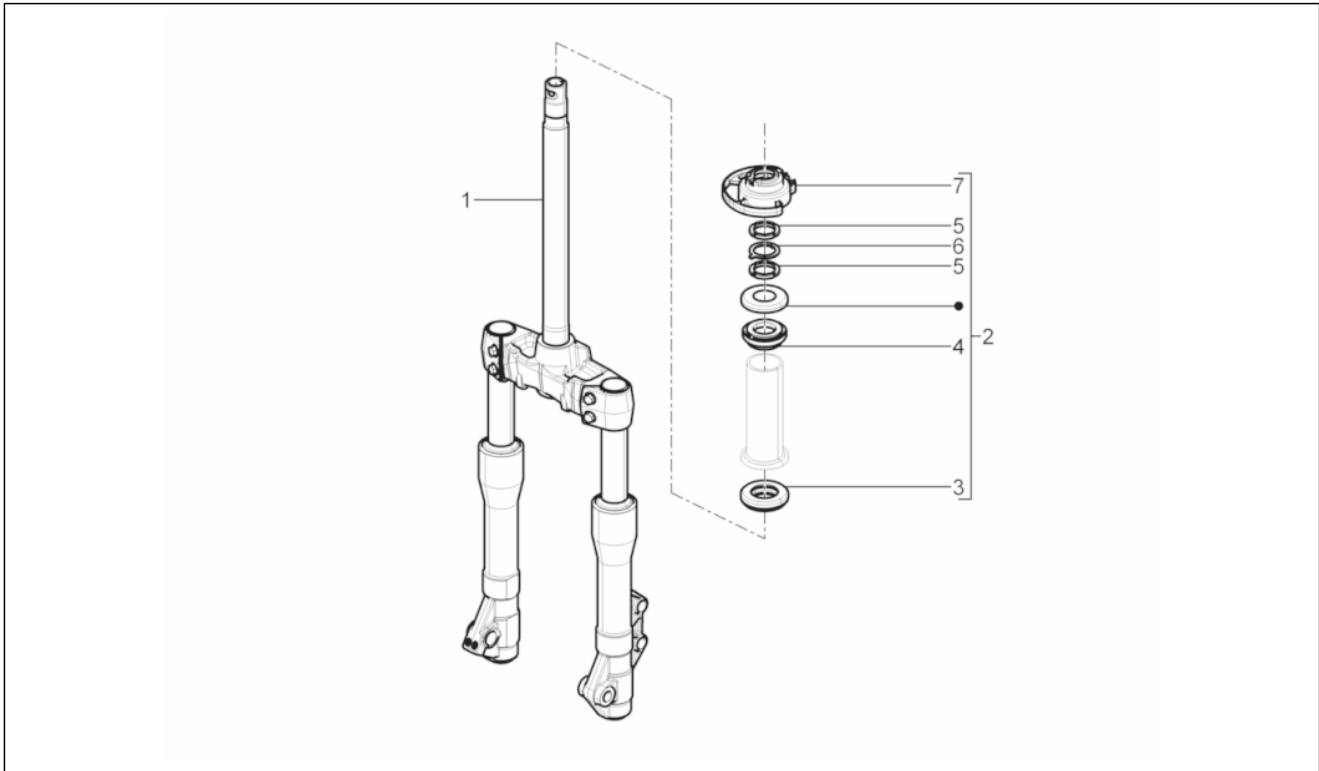

Group	Suspensions - Wheels
Code	04.02
Description	Fork/steering tube - Steering bearing unit
Service	1

Pos.	Code	Description	Qty	Variants
1	58584R	Front fork assembly	1	
1	667244	Front fork assembly ABS	1	
2	600872	Steering bearing assy.	1	
2	6008725	Steering bearing assy.	1	
3	6500754	Lower steering bearing	1	
4	600750	Upper thrust ring	1	
5	0111094	Steering tube ring nut	2	
6	582787	Steering security plate	1	
7	666439	Protective collar	1