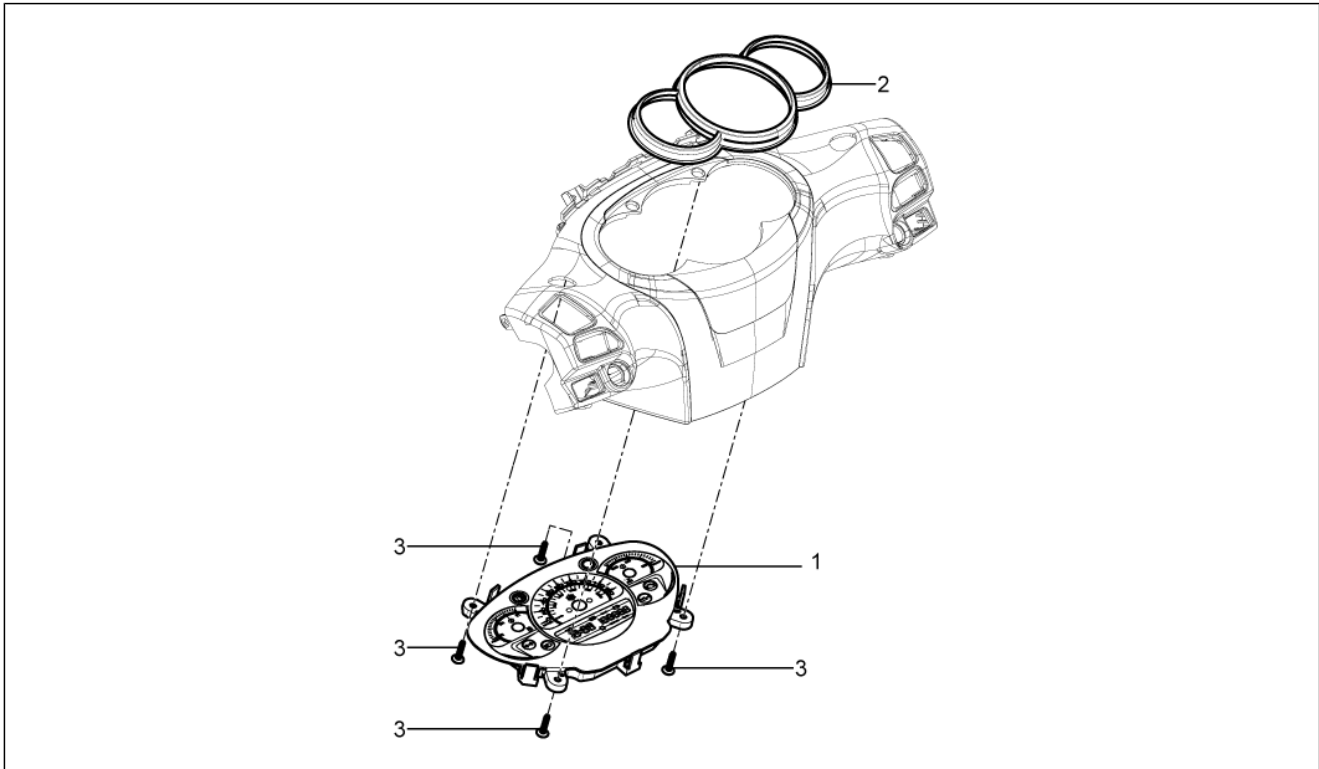

Group	Handlebars/Steering
Code	03.02
Description	Meter combination - Cruscotto
Service	1

Pos.	Code	Description	Qty	Variants
1	642497	Meter combination	1	
1	642982	Meter combination	1	
1	643170	Meter combination	1	
2	672138	Instrument panel frame	1	
3	CM180702	Self tapping screw	4